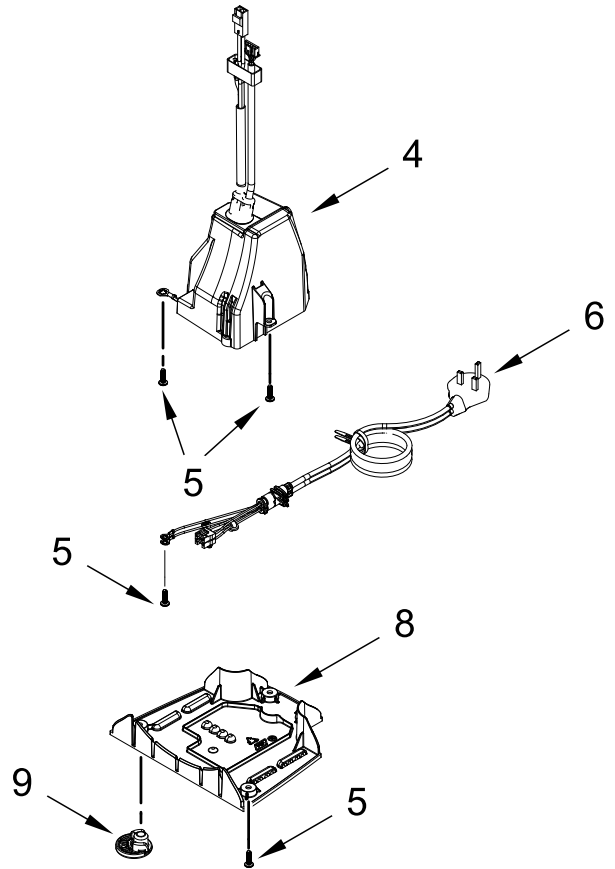

3 1/2 QT. STAND MIXER TILT HEAD

MODELS:

5KSM3311XEBM0 (Matte Black - Europe)
5KSM3311XEFG0 (Matte Gray - Europe)
5KSM3311XEGU0 (Guava Glaze - Europe)
5KSM3311XEHT0 (Hot Sauce - Europe)
5KSM3311XEHW0 (Honeydew - Europe)
5KSM3311XETB0 (Twilight Blue - Europe)
5KSM3311XBBM0 (Matte Black - United Kingdom)
5KSM3311XBFG0 (Matte Gray - United Kingdom)
5KSM3311XBGU0 (Guava Glaze - United Kingdom)

BASE AND PEDESTAL UNIT PARTS

BASE AND PEDESTAL UNIT PARTS

<u>Illus.</u> <u>No.</u>	<u>Part No.</u>	<u>Description</u>	<u>Illus.</u> <u>No.</u>	<u>Part No.</u>	<u>Description</u>
1		Literature Parts	7		Pedestal
	W10747072	Use & Care Guide (Europe/United Kingdom)		W10765435	Orange Sorbet
	W10868696	Use & Care Guide (Australia)		W10835896	Matte Black
2	W10751197	Bowl, Screw Cap		W10835895	Matte Gray
3	3400020	Screw		W10835893	Matte White
4	W10781240	PCBA Assembly		W10835906	Guava Glaze
5	3400814	Screw		W10765431	Hot Sauce
6		Power Cord		W10835897	Honeydew
	W10773881	Black (Europe)	8	W10755036	Cover, Bottom
	W10773878	Black (United Kingdom)	9	9709707	Foot
	W10774203	Black (Australia)	10	W10751191	Hinge Pin
	W10774202	White (Australia)	11	354987	Ring, Retainer
			12	W10747040	Bowl Assembly, 3.5 Quart
			13	W10747053	Beater
			14	W10747062	Wire Whip
			15	W10747054	Dough Hook