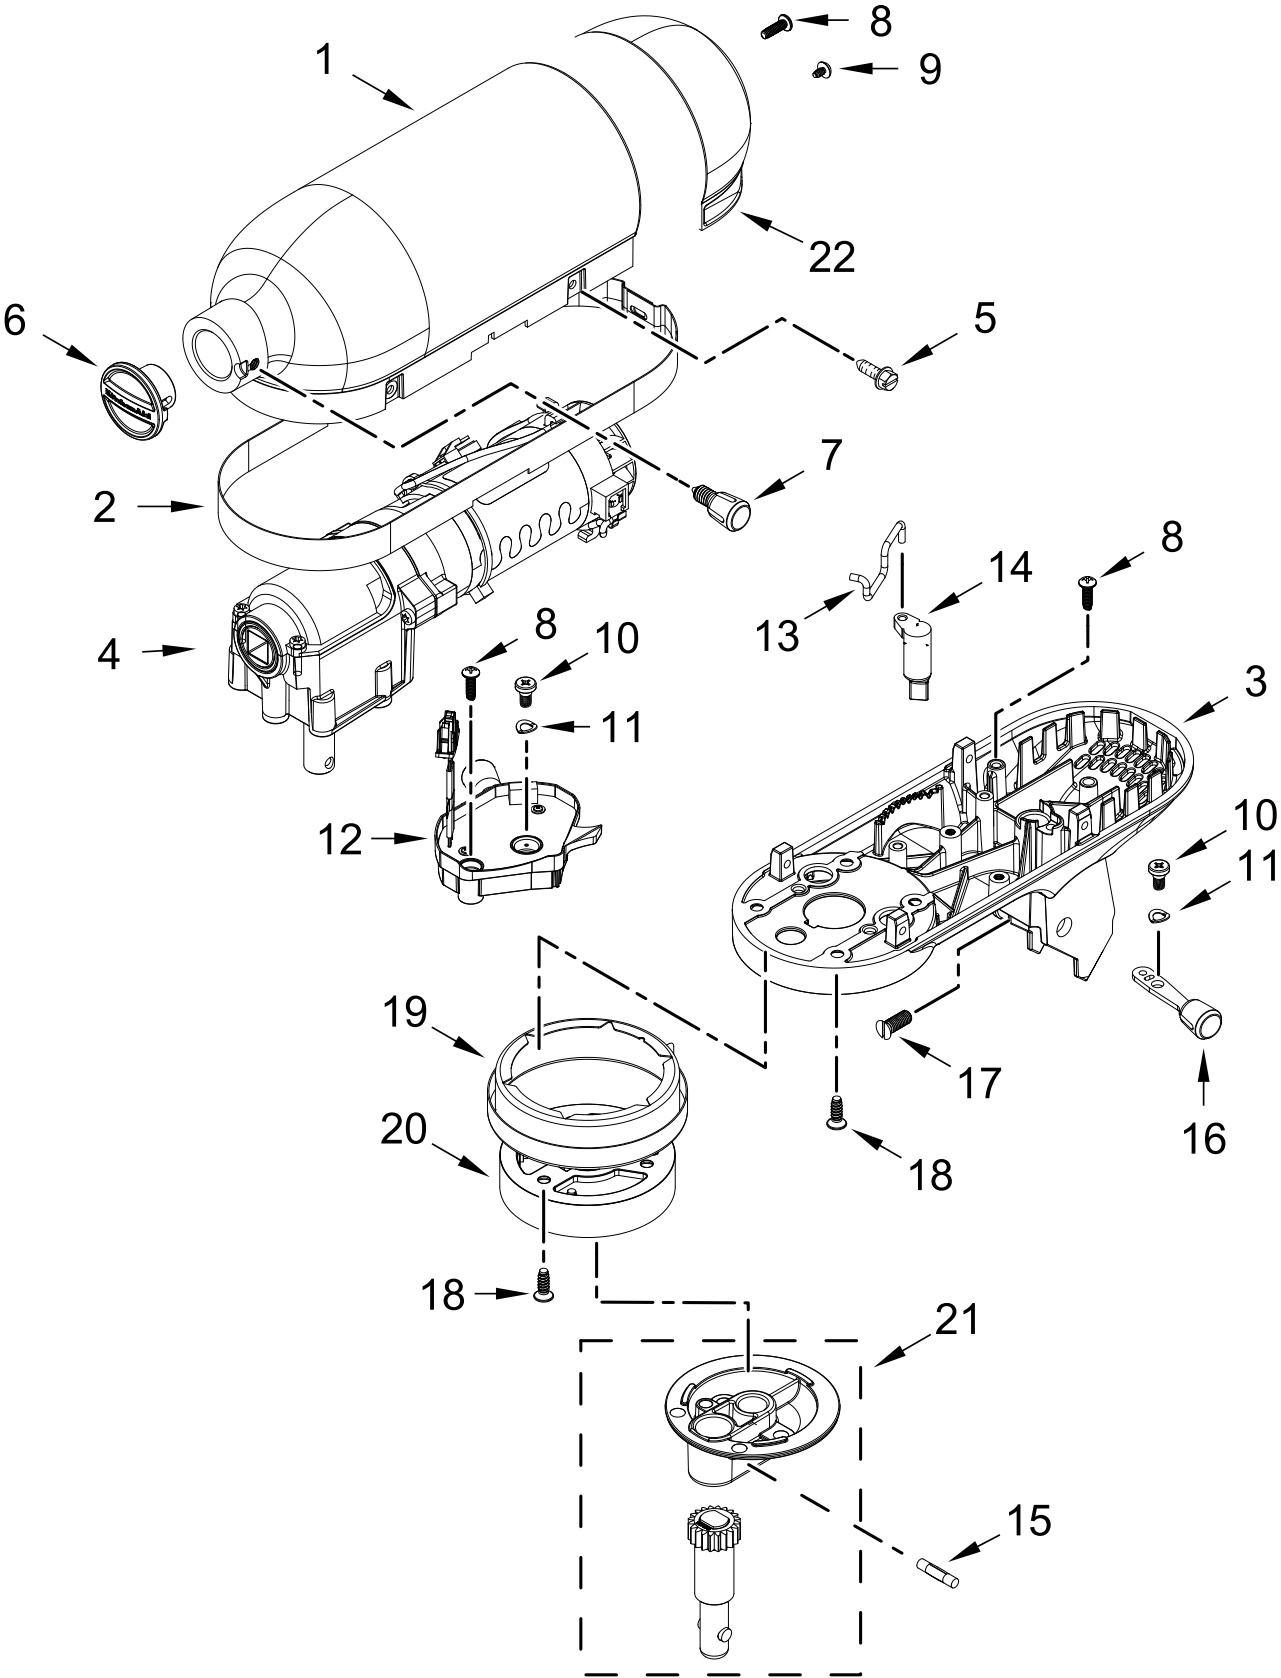

CASE, MOTOR AND PLANETARY UNIT PARTS