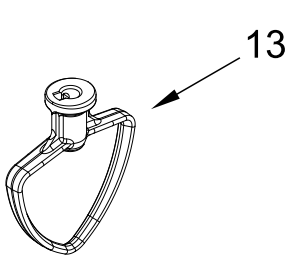

3 1/2 QT. STAND MIXER TILT HEAD

MODELS:

5KSM3311XEBM0 (Matte Black - Europe)
5KSM3311XEFG0 (Matte Gray - Europe)
5KSM3311XEGU0 (Guava Glaze - Europe)
5KSM3311XEHT0 (Hot Sauce - Europe)
5KSM3311XEHW0 (Honeydew - Europe)
5KSM3311XETB0 (Twilight Blue - Europe)
5KSM3311XBBM0 (Matte Black - United Kingdom)
5KSM3311XBFG0 (Matte Gray - United Kingdom)
5KSM3311XBGU0 (Guava Glaze - United Kingdom)

BASE AND PEDESTAL UNIT PARTS

BASE AND PEDESTAL UNIT PARTS

<u>Illus.</u> <u>No.</u>	<u>Part No.</u>	<u>Description</u>	<u>Illus.</u> <u>No.</u>	<u>Part No.</u>	<u>Description</u>
1		Literature Parts	7		Pedestal
	W10747072	Use & Care Guide (Europe/United Kingdom)		W10765435	Orange Sorbet
	W10868696	Use & Care Guide (Australia)		W10835896	Matte Black
2	W10751197	Bowl, Screw Cap		W10835895	Matte Gray
3	3400020	Screw		W10835893	Matte White
4	W10781240	PCBA Assembly		W10835906	Guava Glaze
5	3400814	Screw		W10765431	Hot Sauce
6		Power Cord		W10835897	Honeydew
	W10773881	Black (Europe)	8	W10755036	Cover, Bottom
	W10773878	Black (United Kingdom)	9	9709707	Foot
	W10774203	Black (Australia)	10	W10751191	Hinge Pin
	W10774202	White (Australia)	11	354987	Ring, Retainer
			12	W10747040	Bowl Assembly, 3.5 Quart
			13	W10747053	Beater
			14	W10747062	Wire Whip
			15	W10747054	Dough Hook