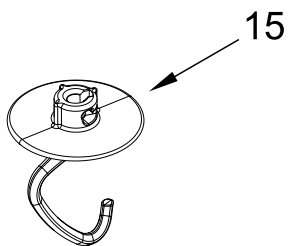

3 1/2 QT. STAND MIXER TILT HEAD

MODELS:

5KSM3311XEBM0 (Matte Black - Europe)
5KSM3311XEFG0 (Matte Gray - Europe)
5KSM3311XEGU0 (Guava Glaze - Europe)
5KSM3311XEHT0 (Hot Sauce - Europe)
5KSM3311XEHW0 (Honeydew - Europe)
5KSM3311XETB0 (Twilight Blue - Europe)
5KSM3311XBBM0 (Matte Black - United Kingdom)
5KSM3311XBFG0 (Matte Gray - United Kingdom)
5KSM3311XBGU0 (Guava Glaze - United Kingdom)

BASE AND PEDESTAL UNIT PARTS

BASE AND PEDESTAL UNIT PARTS

<u>Illus.</u> <u>No.</u>	<u>Part No.</u>	<u>Description</u>	<u>Illus.</u> <u>No.</u>	<u>Part No.</u>	<u>Description</u>
1		Literature Parts	7		Pedestal
	W10747072	Use & Care Guide (Europe/United Kingdom)		W10765435	Orange Sorbet
	W10868696	Use & Care Guide (Australia)		W10835896	Matte Black
2	W10751197	Bowl, Screw Cap		W10835895	Matte Gray
3	3400020	Screw		W10835893	Matte White
4	W10781240	PCBA Assembly		W10835906	Guava Glaze
5	3400814	Screw		W10765431	Hot Sauce
6		Power Cord		W10835897	Honeydew
	W10773881	Black (Europe)	8	W10755036	Cover, Bottom
	W10773878	Black (United Kingdom)	9	9709707	Foot
	W10774203	Black (Australia)	10	W10751191	Hinge Pin
	W10774202	White (Australia)	11	354987	Ring, Retainer
			12	W10747040	Bowl Assembly, 3.5 Quart
			13	W10747053	Beater
			14	W10747062	Wire Whip
			15	W10747054	Dough Hook