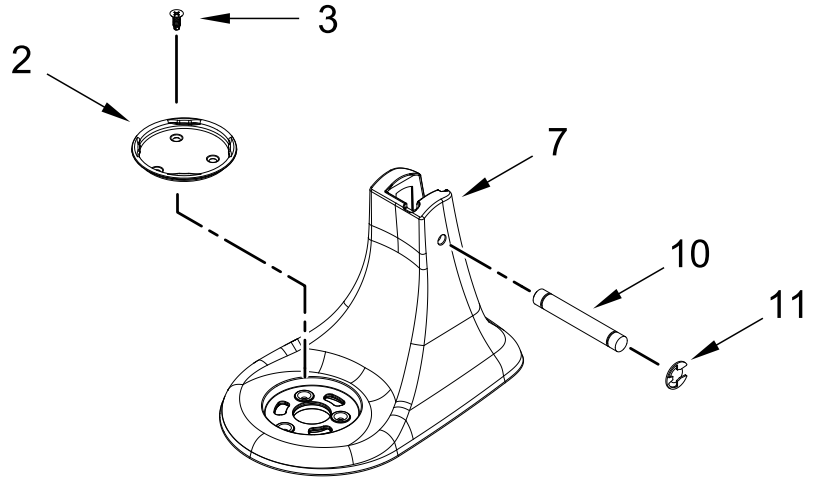

3 1/2 QT. STAND MIXER TILT HEAD

MODELS:

5KSM3311XEBM0 (Matte Black - Europe)
5KSM3311XEFG0 (Matte Gray - Europe)
5KSM3311XEGU0 (Guava Glaze - Europe)
5KSM3311XEHT0 (Hot Sauce - Europe)
5KSM3311XEHW0 (Honeydew - Europe)
5KSM3311XETB0 (Twilight Blue - Europe)
5KSM3311XBBM0 (Matte Black - United Kingdom)
5KSM3311XBFG0 (Matte Gray - United Kingdom)
5KSM3311XBGU0 (Guava Glaze - United Kingdom)

BASE AND PEDESTAL UNIT PARTS

BASE AND PEDESTAL UNIT PARTS

<u>Illus.</u> <u>No.</u>	<u>Part No.</u>	<u>Description</u>	<u>Illus.</u> <u>No.</u>	<u>Part No.</u>	<u>Description</u>
1		Literature Parts	7		Pedestal
	W10747072	Use & Care Guide (Europe/United Kingdom)		W10765435	Orange Sorbet
	W10868696	Use & Care Guide (Australia)		W10835896	Matte Black
2	W10751197	Bowl, Screw Cap		W10835895	Matte Gray
3	3400020	Screw		W10835893	Matte White
4	W10781240	PCBA Assembly		W10835906	Guava Glaze
5	3400814	Screw		W10765431	Hot Sauce
6		Power Cord		W10835897	Honeydew
	W10773881	Black (Europe)	8	W10755036	Cover, Bottom
	W10773878	Black (United Kingdom)	9	9709707	Foot
	W10774203	Black (Australia)	10	W10751191	Hinge Pin
	W10774202	White (Australia)	11	354987	Ring, Retainer
			12	W10747040	Bowl Assembly, 3.5 Quart
			13	W10747053	Beater
			14	W10747062	Wire Whip
			15	W10747054	Dough Hook