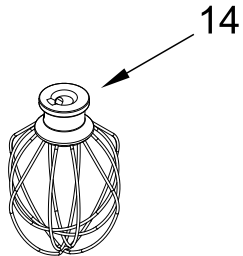

3 1/2 QT. STAND MIXER TILT HEAD

MODELS:

5KSM3311XEBM0 (Matte Black - Europe)
5KSM3311XEFG0 (Matte Gray - Europe)
5KSM3311XEGU0 (Guava Glaze - Europe)
5KSM3311XEHT0 (Hot Sauce - Europe)
5KSM3311XEHW0 (Honeydew - Europe)
5KSM3311XETB0 (Twilight Blue - Europe)
5KSM3311XBBM0 (Matte Black - United Kingdom)
5KSM3311XBFG0 (Matte Gray - United Kingdom)
5KSM3311XBGU0 (Guava Glaze - United Kingdom)

BASE AND PEDESTAL UNIT PARTS

BASE AND PEDESTAL UNIT PARTS

<u>Illus.</u> <u>No.</u>	<u>Part No.</u>	<u>Description</u>	<u>Illus.</u> <u>No.</u>	<u>Part No.</u>	<u>Description</u>
1		Literature Parts	7		Pedestal
	W10747072	Use & Care Guide (Europe/United Kingdom)		W10765435	Orange Sorbet
	W10868696	Use & Care Guide (Australia)		W10835896	Matte Black
2	W10751197	Bowl, Screw Cap		W10835895	Matte Gray
3	3400020	Screw		W10835893	Matte White
4	W10781240	PCBA Assembly		W10835906	Guava Glaze
5	3400814	Screw		W10765431	Hot Sauce
6		Power Cord		W10835897	Honeydew
	W10773881	Black (Europe)	8	W10755036	Cover, Bottom
	W10773878	Black (United Kingdom)	9	9709707	Foot
	W10774203	Black (Australia)	10	W10751191	Hinge Pin
	W10774202	White (Australia)	11	354987	Ring, Retainer
			12	W10747040	Bowl Assembly, 3.5 Quart
			13	W10747053	Beater
			14	W10747062	Wire Whip
			15	W10747054	Dough Hook