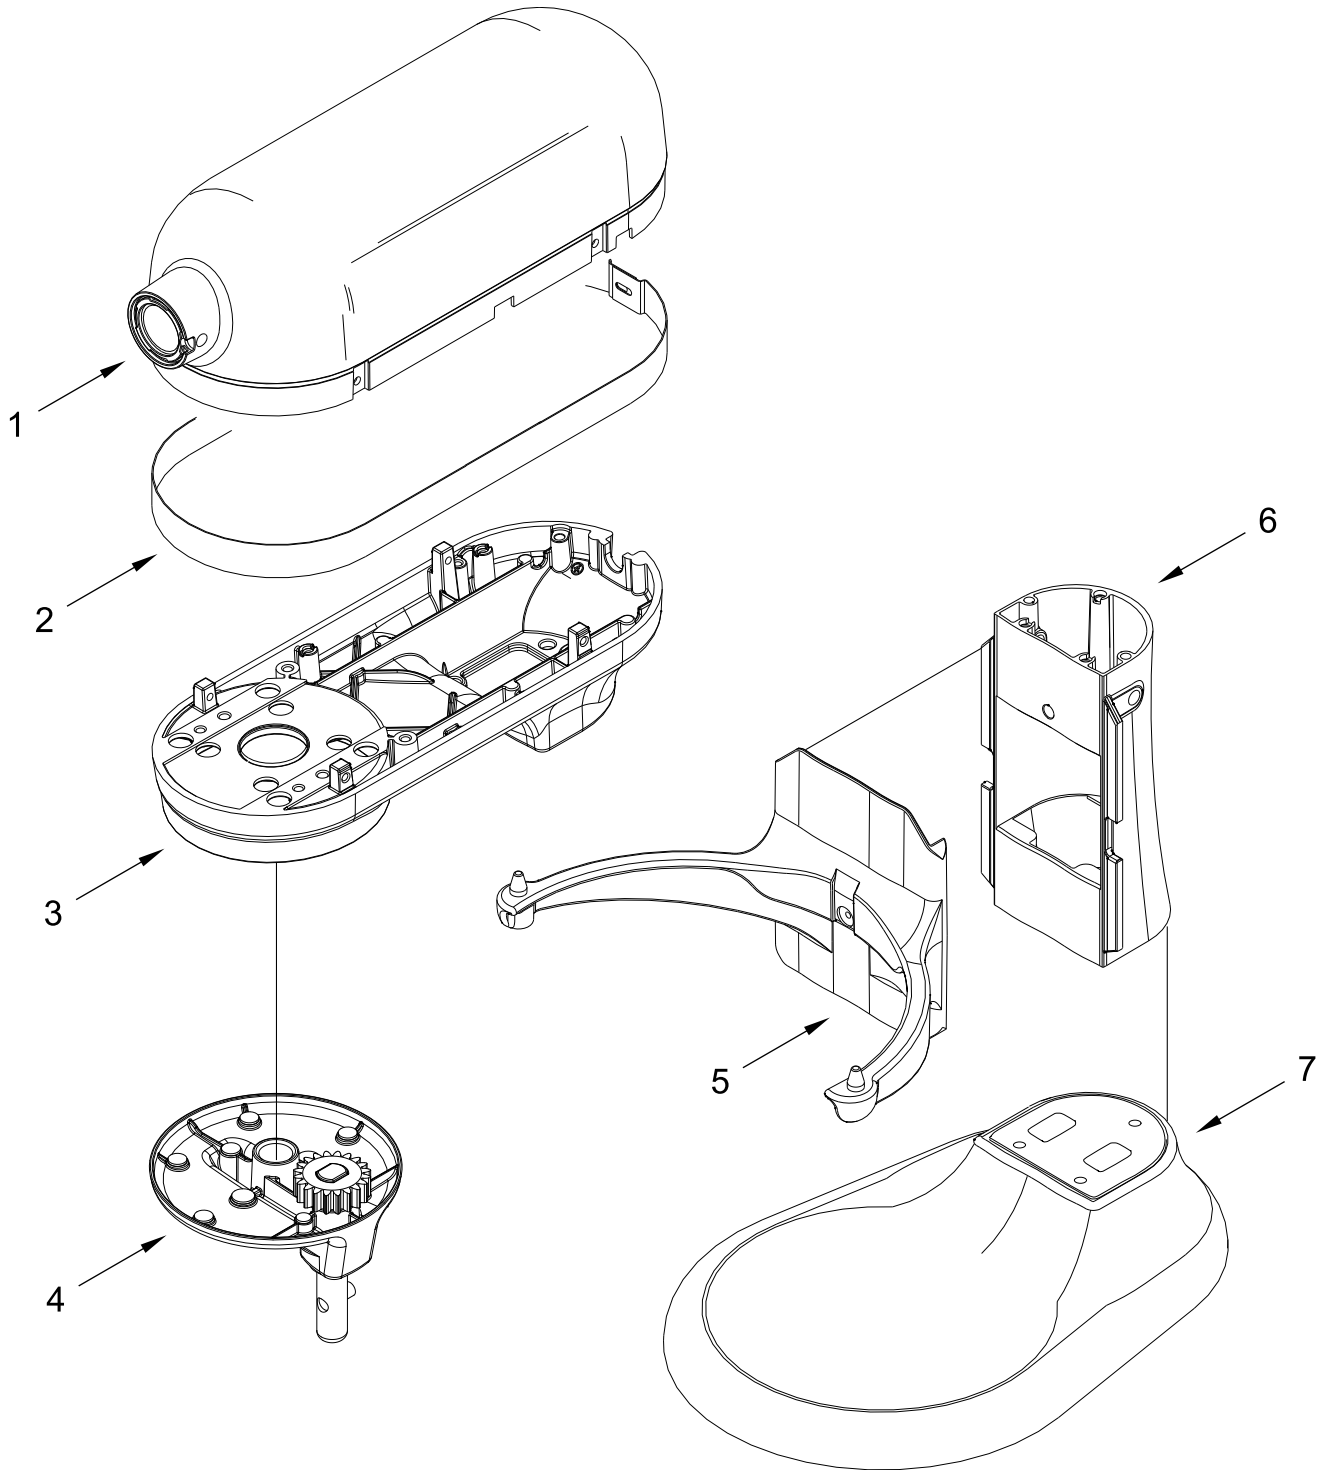

COLOR VARIATION PARTS

<u>Illus.</u> <u>No.</u>	<u>Part No.</u>	<u>Description</u>	<u>Illus.</u> <u>No.</u>	<u>Part No.</u>	<u>Description</u>	<u>Illus.</u> <u>No.</u>	<u>Part No.</u>	<u>Description</u>
1		Motor Housing	4		Planetary	7		Base and Foot Assembly
	9705298	Almond Creme		W11595416	Silent Silver			
	9705300	Empire Red	5		Bowl Support and Pins		9705346	Almond Creme
	9705296	Onyx Black		9705358	Almond Creme		9705348	Empire Red
	W11415369	Pebbled Palm		9705360	Empire Red		9705344	Onyx Black
2		Trim Band		9705356	Onyx Black		W11415375	Pebbled Palm
	W11420352	Bright Aluminum		W11415373	Pebbled Palm			
3		Lower Gearcase	6		Column and Pins			
	W11527636	Almond Cream		9705322	Almond Creme			
	W11520142	Empire Red		9705324	Empire Red			
	W11421149	Onyx Black		9705320	Onyx Black			
	W11520128	Pebbled Palm		W11415374	Pebbled Palm			

CASE, GEARING AND PLANETARY UNIT

CASE, GEARING AND PLANETARY UNIT

<u>Illus. No.</u>	<u>Part No.</u>	<u>Description</u>	<u>Illus. No.</u>	<u>Part No.</u>	<u>Description</u>	<u>Illus. No.</u>	<u>Part No.</u>	<u>Description</u>
1		Gearcase Motor Housing (Refer to Color Variation Parts Page)	6		Lower Gearcase (Refer to Color Variation Parts Page)	12	W11512563	Control Assembly, 230 Volt
2	W11591898	Cover, Attachment Hub	7	W11454895	Gear, Ring and Plate Assembly	13	W10234531	Pin, Groove
3		Band, Trim (Refer to Color Variation Parts Page)	8	3400617	Screw	14		Cord, Power
4	W10351843	Screw	9	3400814	Screw	15	W11459270	Black Planetary Assembly (Refer to Color Variation Parts Page)
5	9706141	Ring, Attachment Hub	10	W11480076	Motor, 230 Volt Assembly	16		Thumb Screw
			11	3400200	Screw		W11521863	Chrome