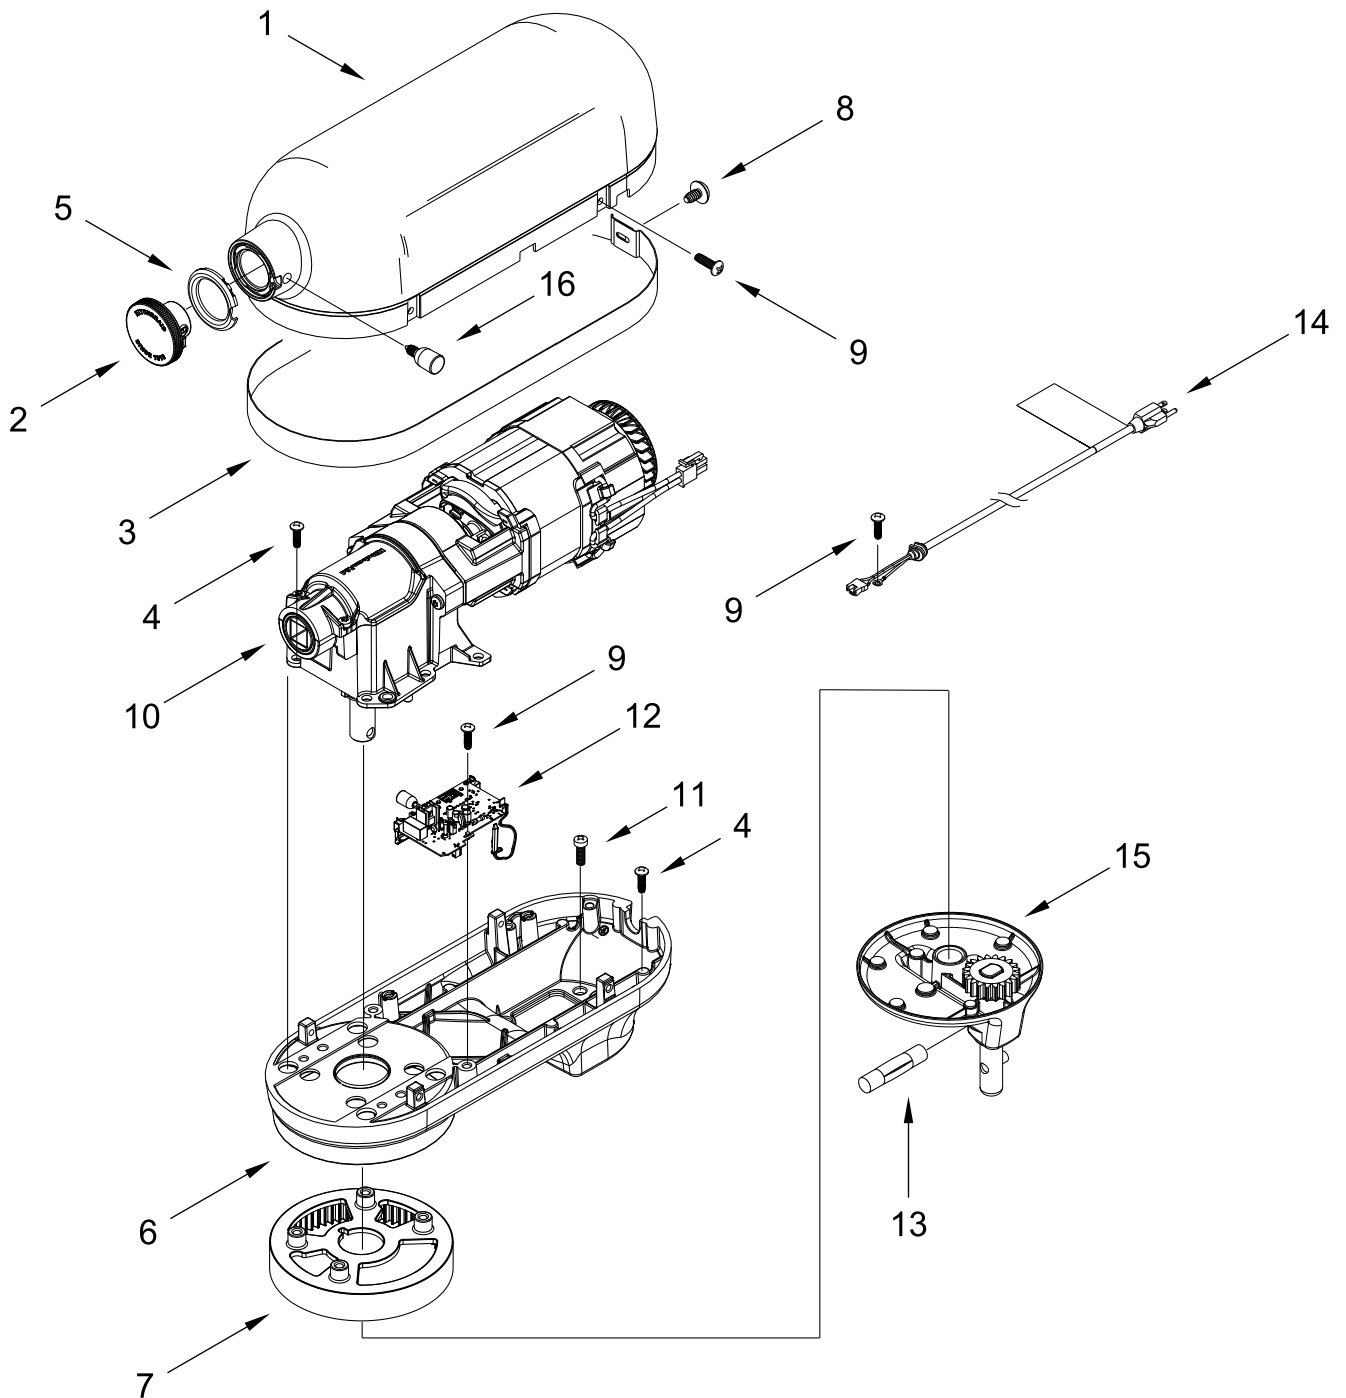

CASE, GEARING AND PLANETARY UNIT

CASE, GEARING AND PLANETARY UNIT

<u>Illus. No.</u>	<u>Part No.</u>	<u>Description</u>	<u>Illus. No.</u>	<u>Part No.</u>	<u>Description</u>	<u>Illus. No.</u>	<u>Part No.</u>	<u>Description</u>
1		Gearcase Motor Housing (Refer to Color Variation Parts Page)	6		Lower Gearcase (Refer to Color Variation Parts Page)	12	W11512563	Control Assembly, 230 Volt
2	W11591898	Cover, Attachment Hub	7	W11454895	Gear, Ring and Plate Assembly	13	W10234531	Pin, Groove
3		Band, Trim (Refer to Color Variation Parts Page)	8	3400617	Screw	14		Cord, Power
4	W10351843	Screw	9	3400814	Screw	15	W11459270	Black Planetary Assembly (Refer to Color Variation Parts Page)
5	9706141	Ring, Attachment Hub	10	W11480076	Motor, 230 Volt Assembly	16		Thumb Screw
			11	3400200	Screw		W11521863	Chrome

BASE AND PEDESTAL UNIT

BASE AND PEDESTAL UNIT

<u>Illus.</u> <u>No.</u>	<u>Part No.</u>	<u>Description</u>	<u>Illus.</u> <u>No.</u>	<u>Part No.</u>	<u>Description</u>	<u>Illus.</u> <u>No.</u>	<u>Part No.</u>	<u>Description</u>
1		Literature Parts	8		Base and Foot Assembly	16	W10720793	Beater, Flat (Stainless)
	W11519610	Use and Care Guide				17	W10720794	Hook, Dough (Stainless)
2	W11385624	Shield, Pouring (Wide)			(Refer to Color Variation Parts Page)	18	9706885	Arm, Bowl Lift
3	W11512549	Bowl, 7 Qt. (Brushed)	9	9708649	Foot	19	W10600940	Whip, Wire
4	240185	Pin, Retaining Bowl	10	9703307	Ring, Retaining	20	9703426	Cam, Adjusting
5	W10504114	Clip, Bowl Retainer	11	W11376364	Rod, Bowl Lift	21	3400863	Screw
6	3400018	Screw	12	9237	Spring, Lift Rod	22	W11376371	Handle, Bowl Lift
7		Bowl Support	13	9703439	Washer	23	W11627641	Cap, Handle
		(Refer to Color Variation Parts Page)	14	8533907	Nut	24	3400200	Screw
			15		Column Assembly	25	W11569891	Beater, Double Flex Edge
					(Refer to Color Variation Parts Page)			