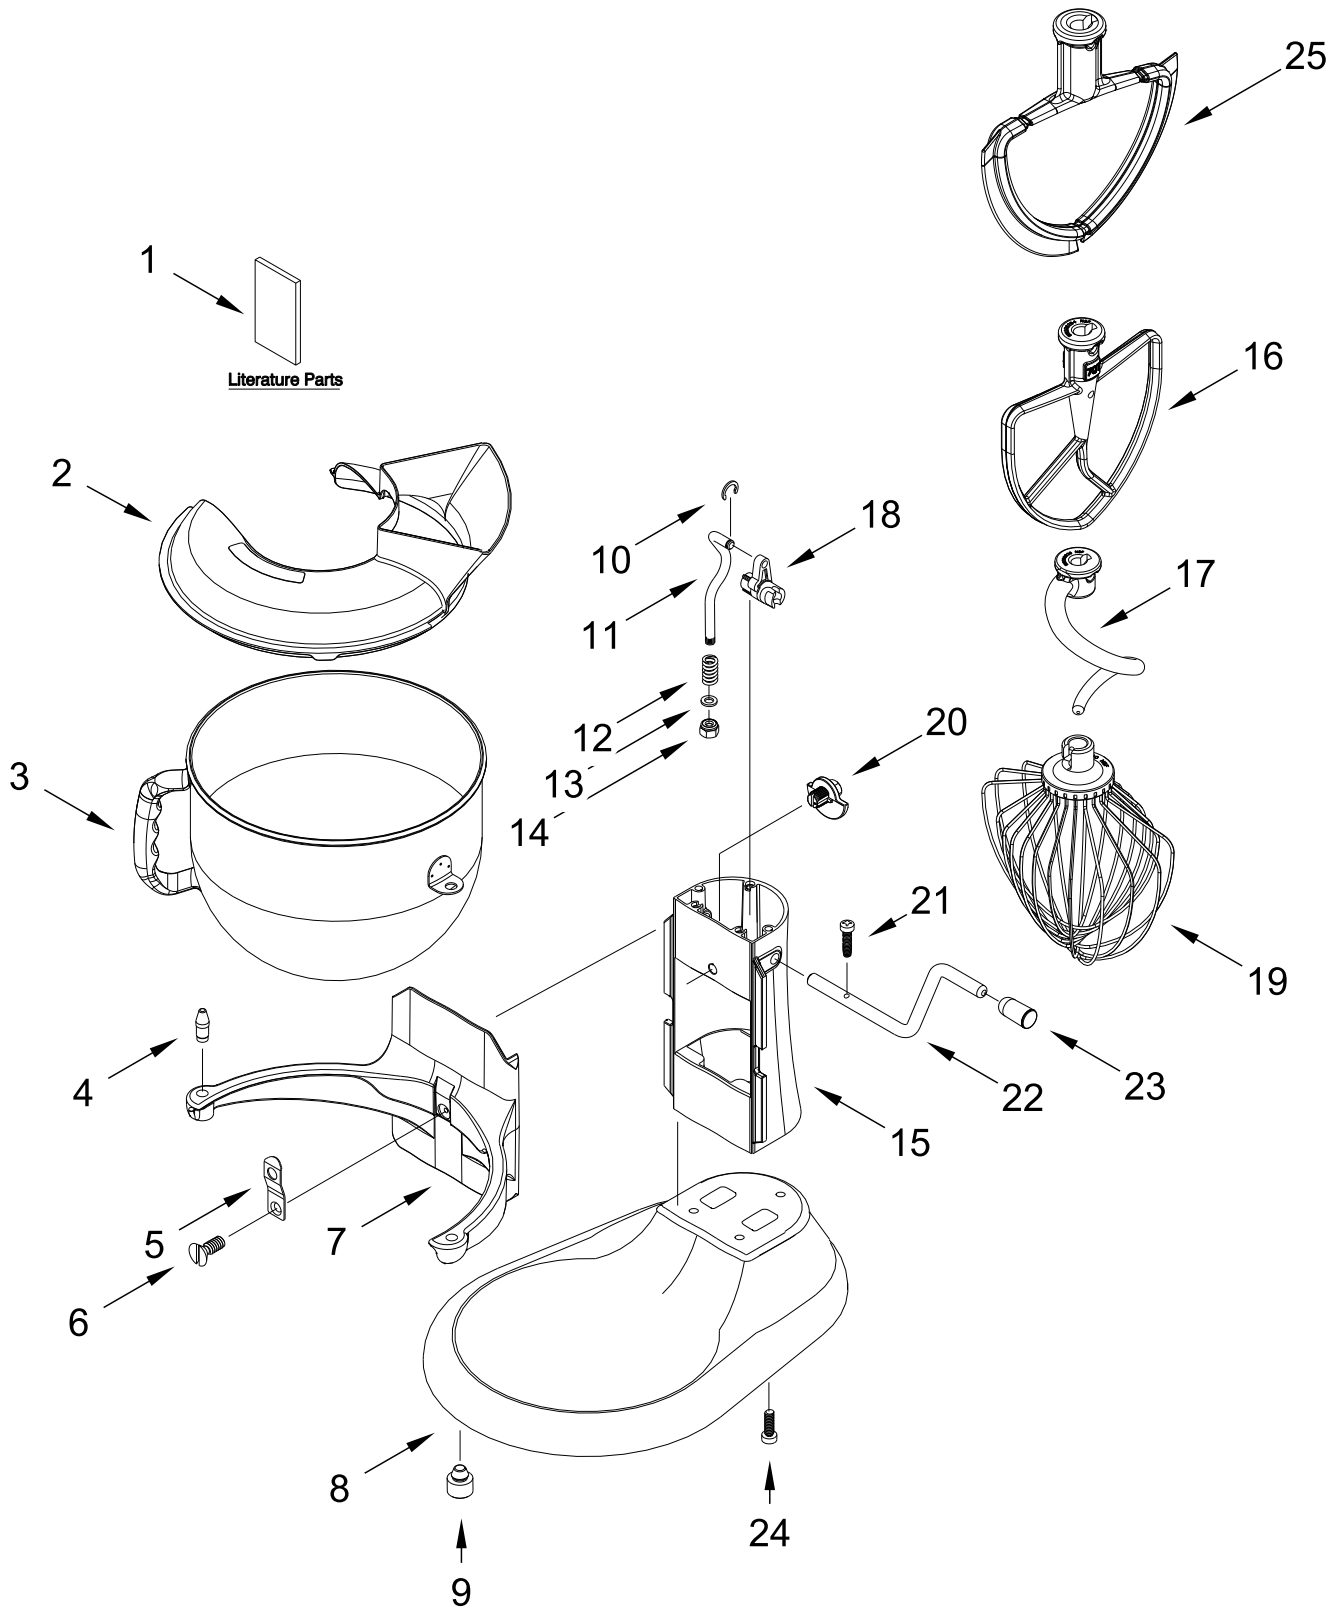

CASE, GEARING AND PLANETARY UNIT

CASE, GEARING AND PLANETARY UNIT

<u>Illus. No.</u>	<u>Part No.</u>	<u>Description</u>	<u>Illus. No.</u>	<u>Part No.</u>	<u>Description</u>	<u>Illus. No.</u>	<u>Part No.</u>	<u>Description</u>
1		Gearcase Motor Housing (Refer to Color Variation Parts Page)	6		Lower Gearcase (Refer to Color Variation Parts Page)	12	W11512563	Control Assembly, 230 Volt
2	W11591898	Cover, Attachment Hub	7	W11454895	Gear, Ring and Plate Assembly	13	W10234531	Pin, Groove
3		Band, Trim (Refer to Color Variation Parts Page)	8	3400617	Screw	14		Cord, Power
4	W10351843	Screw	9	3400814	Screw	15	W11459270	Black Planetary Assembly (Refer to Color Variation Parts Page)
5	9706141	Ring, Attachment Hub	10	W11480076	Motor, 230 Volt Assembly	16		Thumb Screw
			11	3400200	Screw		W11521863	Chrome

BASE AND PEDESTAL UNIT

BASE AND PEDESTAL UNIT

<u>Illus.</u> <u>No.</u>	<u>Part No.</u>	<u>Description</u>	<u>Illus.</u> <u>No.</u>	<u>Part No.</u>	<u>Description</u>	<u>Illus.</u> <u>No.</u>	<u>Part No.</u>	<u>Description</u>
1		Literature Parts	8		Base and Foot Assembly	16	W10720793	Beater, Flat (Stainless)
	W11519610	Use and Care Guide				17	W10720794	Hook, Dough (Stainless)
2	W11385624	Shield, Pouring (Wide)			(Refer to Color Variation Parts Page)	18	9706885	Arm, Bowl Lift
3	W11512549	Bowl, 7 Qt. (Brushed)	9	9708649	Foot	19	W10600940	Whip, Wire
4	240185	Pin, Retaining Bowl	10	9703307	Ring, Retaining	20	9703426	Cam, Adjusting
5	W10504114	Clip, Bowl Retainer	11	W11376364	Rod, Bowl Lift	21	3400863	Screw
6	3400018	Screw	12	9237	Spring, Lift Rod	22	W11376371	Handle, Bowl Lift
7		Bowl Support	13	9703439	Washer	23	W11627641	Cap, Handle
		(Refer to Color Variation Parts Page)	14	8533907	Nut	24	3400200	Screw
			15		Column Assembly	25	W11569891	Beater, Double Flex Edge
					(Refer to Color Variation Parts Page)			