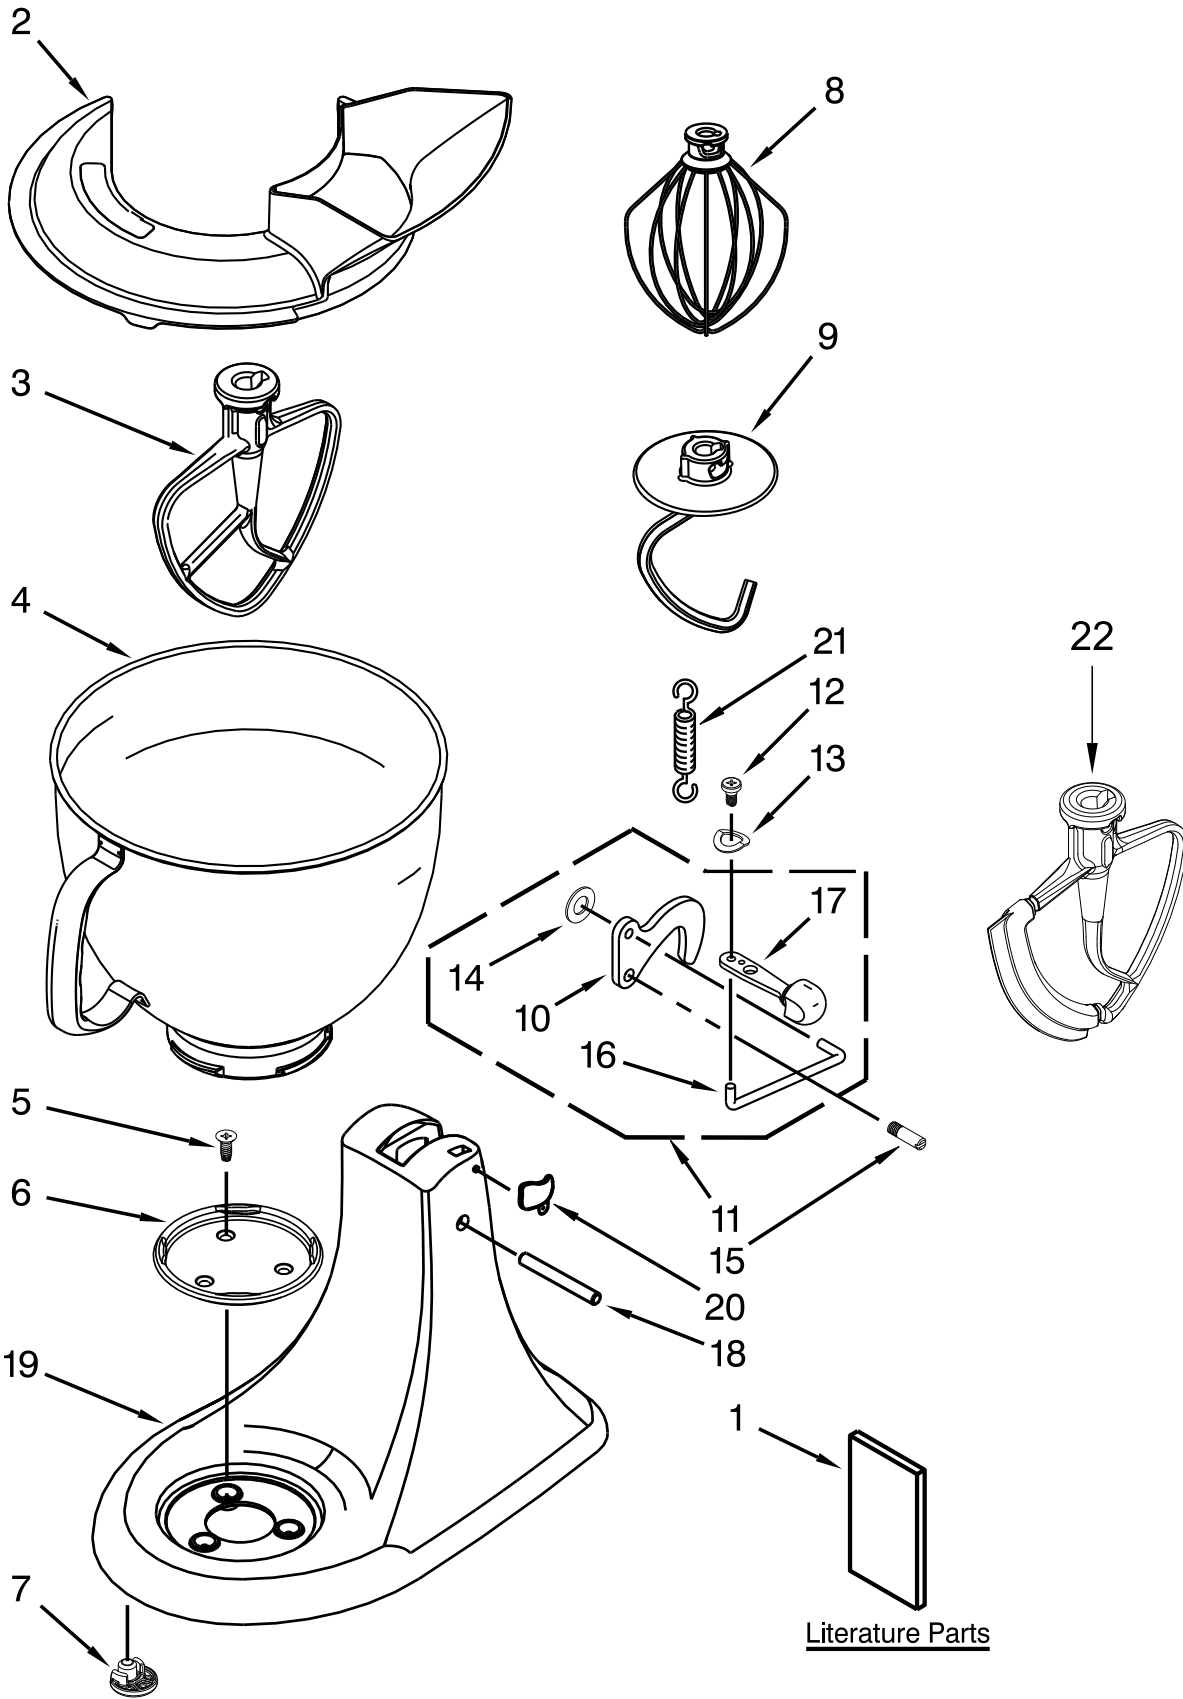

BASE AND PEDESTAL UNIT PARTS

BASE AND PEDESTAL UNIT PARTS

<u>Illus.</u> <u>No.</u>	<u>Part No.</u>	<u>Description</u>	<u>Illus.</u> <u>No.</u>	<u>Part No.</u>	<u>Description</u>	<u>Illus.</u> <u>No.</u>	<u>Part No.</u>	<u>Description</u>
1		Literature Parts	12	110679	Screw	21	W10509949	Spring, Lock Lever
	W10863290	Use & Care Guide	13	116241	Washer, Spring	22	W10672622	Beater, Flex Edge
2	W10616906	Shield, Pouring	14	8533912	Washer			FOLLOWING PARTS NOT ILLUSTRATED
3	W10672617	Beater, Flat (Coated)	15	W10572158	Screw	W10713675	W10713675	Bowl, 3 Quart
4	W10676080	Bowl, 5 Quart	16	24450	Link, Latch			
5	3400020	Screw	17	9709267	Lever, Latch (Black)			
6	W10191926	Cap, Bowl Screw	18	16910	Pin, Hinge			
7	9709707	Foot	19		Pedestal			
8	9704329	Whip, Wire			(Refer to Color Variation Parts Page)			
9	W10674618	Hook, Dough (Coated)	20		Head Lock			
10	9709055	Latch		3184262	White			
11	3184200	Latch, Link Assembly (Black)		3184264	Black