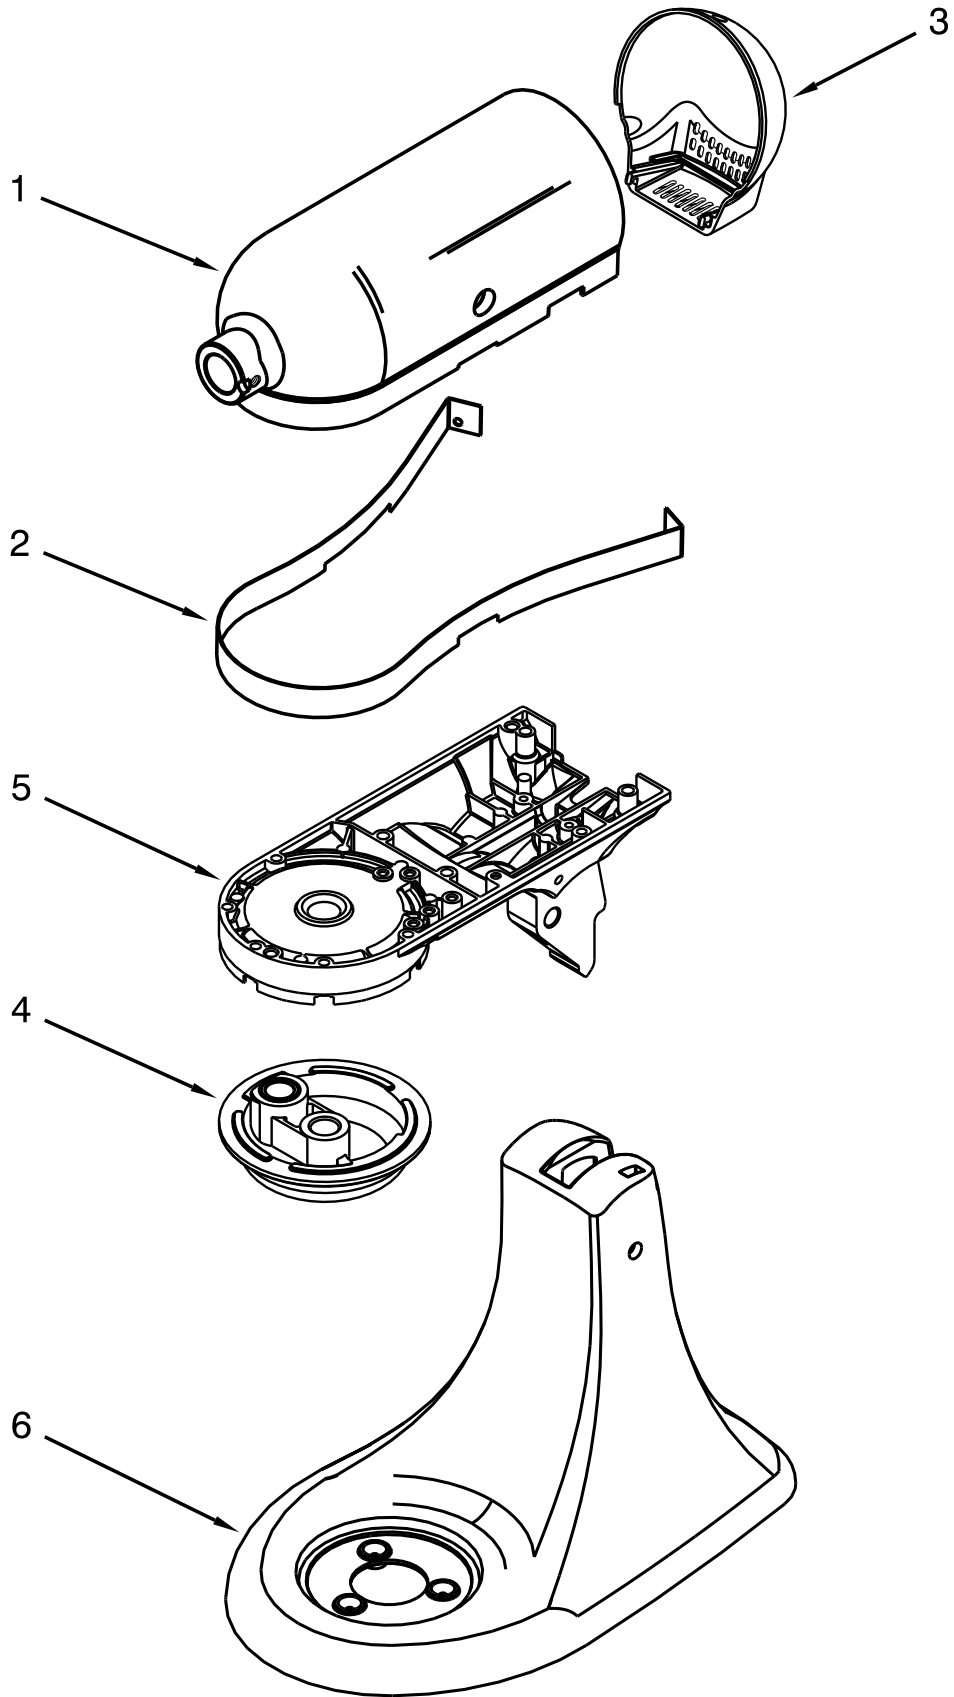

5 QT. STAND MIXER - EUROPE ARTISAN TILT HEAD

MODELS:

5KSM175PSEAP4 (Apple Cider)
5KSM175PSEBK4 (Imperial Black)
5KSM175PSEBY4 (Boysenberry)
5KSM175PSECA4 (Candy Apple)
5KSM175PSECB4 (Cranberry/Flamingo)
5KSM175PSECL4 (Crystal Blue)
5KSM175PSECP4 (Satin Copper)
5KSM175PSECR4 (Chrome)
5KSM175PSECZ4 (Champagne)
5KSM175PSEES4 (Espresso)
5KSM175PSEFP4 (Frosted Pearl)
5KSM175PSEGA4 (Green Apple)
5KSM175PSEGP4 (Grape)

COLOR VARIATION PARTS

COLOR VARIATION PARTS

<u>Illus. No.</u>	<u>Part No.</u>	<u>Description</u>	
1		Motor Housing	
	W10383541	Apple Cider	
	9704790	Imperial Black	
	W10140801	Boysenberry	
	W10239115	Candy Apple	
	9706796	Cranberry/Flamingo	
	W10476791	Crystal Blue	
	9704752	Satin Copper	
	240291-19	Chrome	
	W10754815	Champagne	
	W10383627	Espresso	
	W10477204	Frosted Pearl	
	9709688	Green Apple	
	9707126	Grape	
	9707662	Ice	
	W10384490	Cafe Latte	
	W10444230	Medallion Silver	
	240291-20	Majestic Yellow	
	9706461	Brushed Nickel	
	W10572196	Plumberry	
	9706836	Pistachio	
	W10384420	Raspberry Ice	
	W10869925	Silk Pink	
	9706849	Tangerine	
	W10564354	Blueberry	
	240291-1	White	
	2		Trim Band
		W10863292	Platinum
	3		End Cover
		W10383578	Apple Cider
		9704805	Imperial Black
		W10140796	Boysenberry
		W10239110	Candy Apple
9706801		Cranberry/Flamingo	
W10476773		Crystal Blue	
W10291365		Satin Copper	
W10291362		Chrome	
W10754809		Champagne	
W10383633		Espresso	
W10477198		Frosted Pearl	
9709683		Green Apple	
9707131		Grape	
9707667		Ice	
W10384495		Cafe Latte	
W10435298		Medallion Silver	
240253-21		Majestic Yellow	
W10291364		Brushed Nickel	
W10572183		Plumberry	
9706841		Pistachio	
W10384429		Raspberry Ice	
W10869927		Silk Pink	
9706854		Tangerine	
W10564336		Blueberry	
240253-1		White	