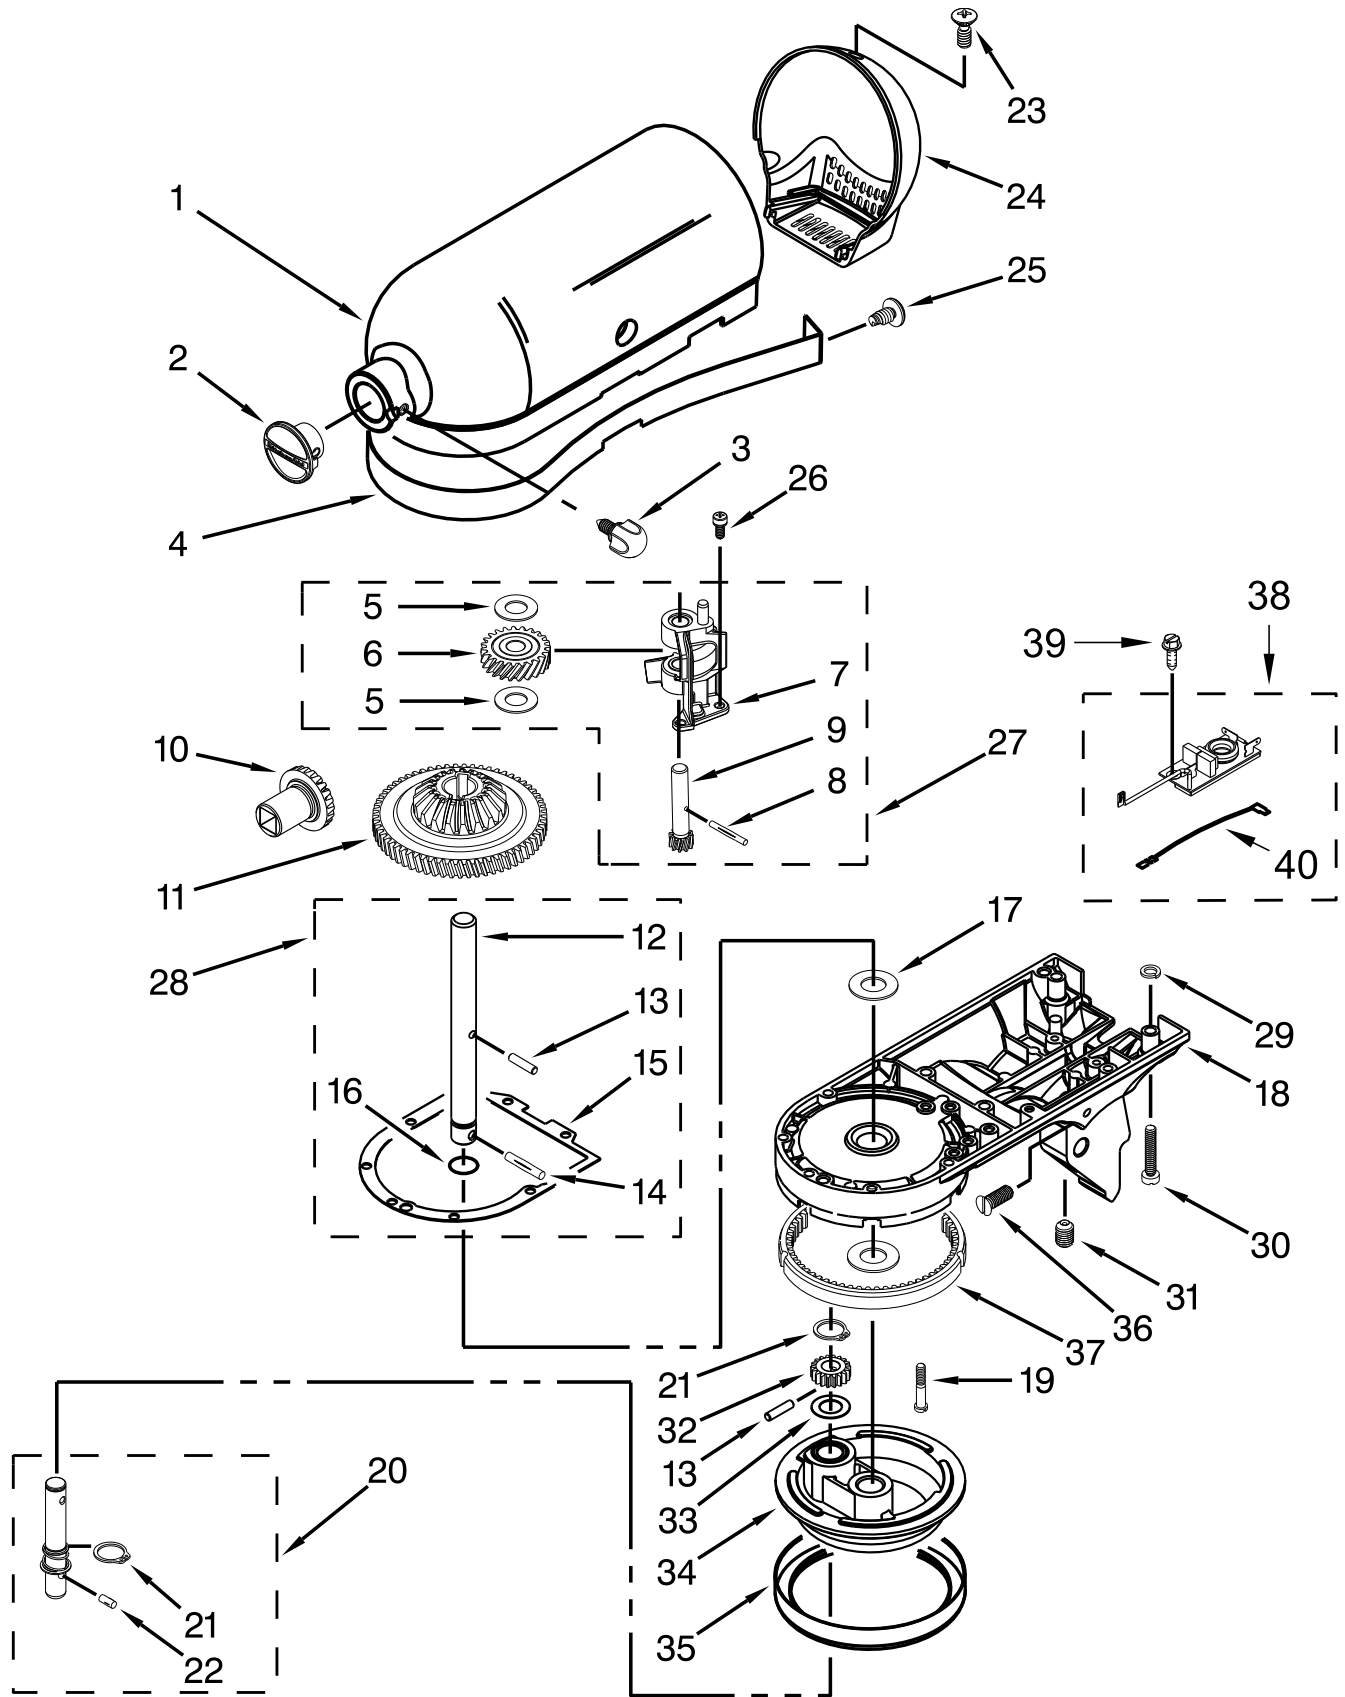

CASE, GEARING AND PLANETARY UNIT PARTS

CASE, GEARING AND PLANETARY UNIT PARTS

<u>Illus.</u> <u>No.</u>	<u>Part No.</u>	<u>Description</u>	<u>Illus.</u> <u>No.</u>	<u>Part No.</u>	<u>Description</u>	<u>Illus.</u> <u>No.</u>	<u>Part No.</u>	<u>Description</u>
1		Gearcase Motor Housing (Refer to Color Variation Parts Page)	14	9705443	Pin, Grooved	29	8533914	Washer, Lock
2	W10753041	Cover, Hub Attachment	15	4162324	Gasket, Transmission	30	9708652	Screw
3		Thumb Screw	16	67500-55	"O" Ring	31	3400203	Screw
	9709194	Black	17	W10323378	Washer	32	9703903	Gear, Pinion
4		Band, Trim (Refer to Color Variation Parts Page)	18		Lower Gear Case (Refer to Color Variation Parts Page)	33	9706090	Washer
5	W10323373	Washer, Fiber	19	9708651	Screw	34		Planetary (Refer to Color Variation Parts Page)
6	W10112253	Gear, Worm	20	243368	Shaft, Agitator	35	240285-2	Ring, Planetary Drip (Polished)
7	240308	Bracket, Worm Gear and Bearing	21	9703438	Ring, Retaining		240285	Ring, Planetary Drip (Standard)
8	9705444	Pin, Grooved	22	9704677	Pin, Groove	36	89411	Screw
9	240210-2	Gear, Pinion and Shaft	23	241877	Screw	37	9703904	Gear, Internal
10	9705130	Gear, Attachment Hub	24		Cover, End (Refer to Color Variation Parts Page)	38	9705132	Filter, RFI
11	9709627	Gear, Center Bevel Pinion	25	311932	Screw	39	7101P115-60	Screw, Lever Latch
12	240026	Shaft, Vertical Center	26	3400022	Screw	40	9702311	Lead, Filter
13	240018-1	Pin, Agitator Shaft	27	240309-2	Worm Gear Bracket and Gear Assembly			
			28	4160474	Shaft, Center Agitator Assembly