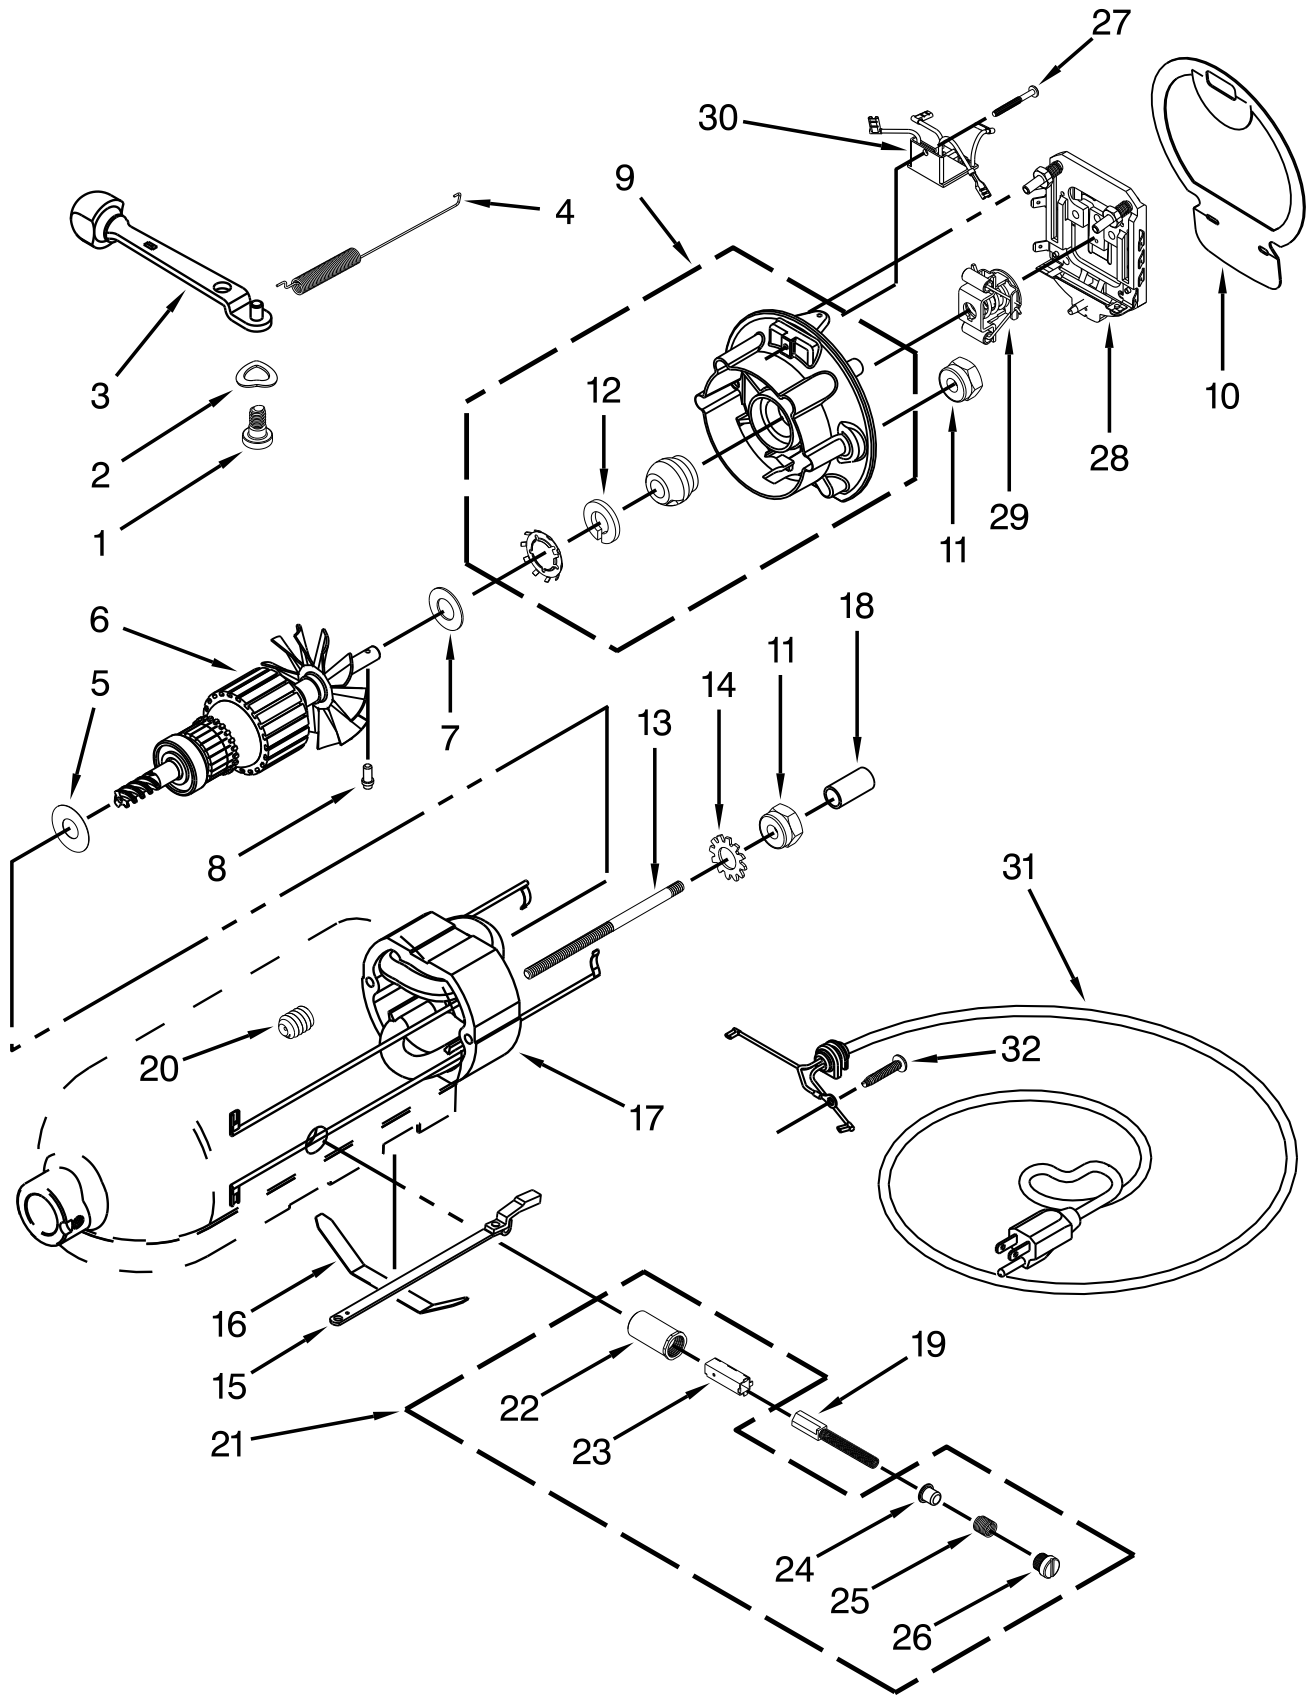

MOTOR AND CONTROL UNIT PARTS

MOTOR AND CONTROL UNIT PARTS

<u>Illus.</u> <u>No.</u>	<u>Part No.</u>	<u>Description</u>	<u>Illus.</u> <u>No.</u>	<u>Part No.</u>	<u>Description</u>	<u>Illus.</u> <u>No.</u>	<u>Part No.</u>	<u>Description</u>
1	110679	Screw	14	W10068270	Washer, Lock	27	W10068260	Screw
2	116241	Washer, Spring	15	3184176	Link, Speed and Cam Assembly	28	W10119326	Control Plate Assembly
3		Control, Speed Assembly	16	240205	Spring, Flat	29	W10330804	Governor Assembly
	9709276	Black	17	W10477033	Field Assembly, 240 Volt	30	W10354309	Phase Control, 230 Volt
4	3183680	Spring, Control Plate	18	241356	Sleeve, Motor Stud	31		Power Cord
5	9704324	Washer, Ball Bearing (Front)	19	W10380496	Brush, Cap and Spring		9702318	White (Europe/Asia)
6	W10788159	Armature and Bearing Assembly, 240 Volt	20	9707926	Screw, Set		9702319	Black (Europe/Asia)
7	W10323376	Washer, Spacing	21	4162546	Brush Holder Assembly	32	7101P115-60	Screw, Lever Latch
8	16998	Stud, Governor Drive	22	3179908	Housing, Brush Holder			
9	3180526	Bearing and Bracket Assembly	23	240680	Insert, Brush Holder			
10	3184356	Seal, End	24	116286	Spring, Seat-Cap			
11	W10131078	Nut	25	116287	Spring, Cap			
12	3180238	Washer, Felt	26		Cap, Brush Holder			
13	240769	Screw, Stator		3184212	Black