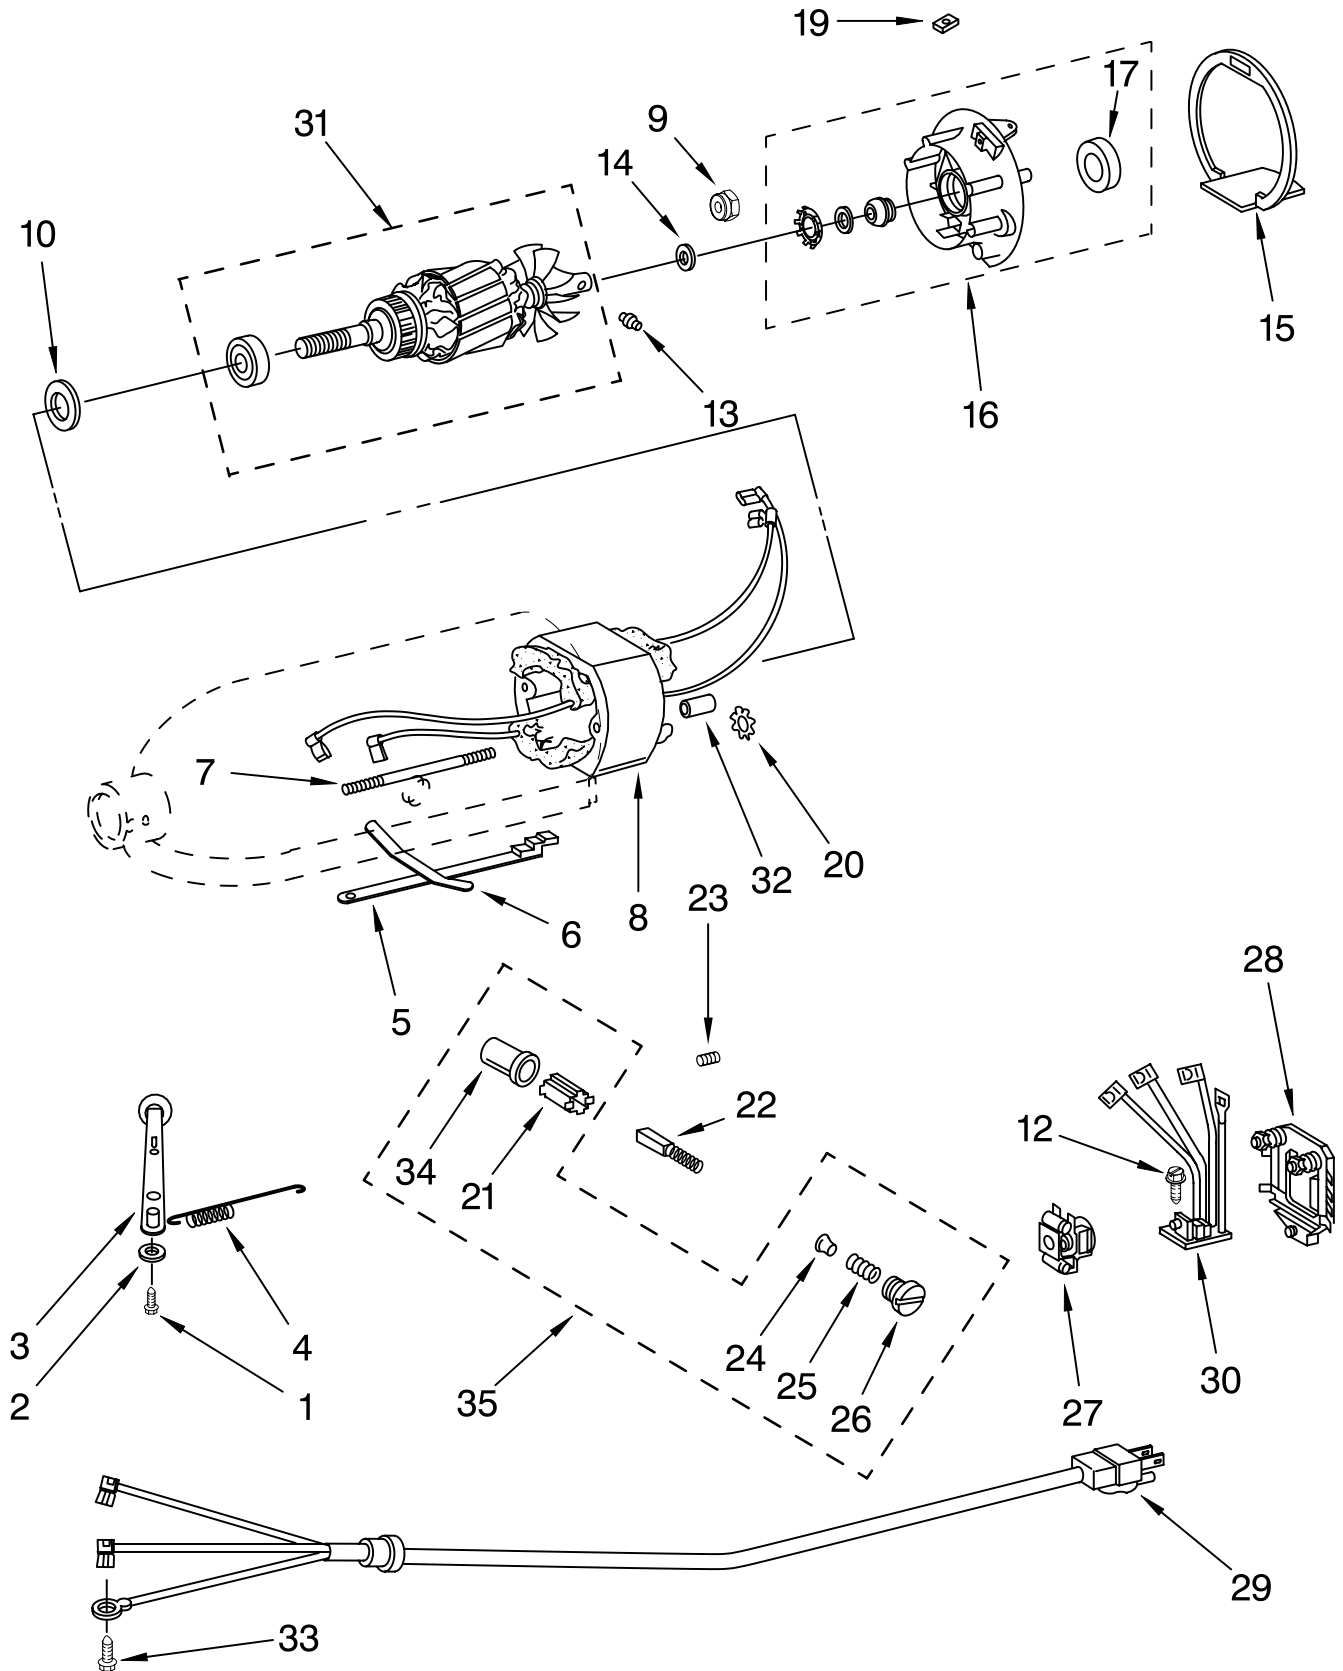

MOTOR AND CONTROL PARTS

For Models: 5KPM5E_4

FOR ORDERING INFORMATION REFER TO PARTS PRICE LIST

MOTOR AND CONTROL PARTS

For Models: 5KPM5E__4

Illus. No.	Part No.	DESCRIPTION	Illus. No.	Part No.	DESCRIPTION	Illus. No.	Part No.	DESCRIPTION
1	110679	Screw, Pivot	14	3180162	Washer, Spacing	27	17830	Governor Assembly
2	116241	Washer, Spring	15	9701501	Seal, End	28	W10119326	Control Plate Assembly
3	9709276	Lever, Control And Stud	16	3180526	Bracket, Bearing Assembly	29		Cord, Power
4	3183680	Spring, Control Plate	17	3180238	Washer, Felt		9702318	White
5	3184176	Speed Link & Cam	19	9701584	Seal, Foam		9702319	Black
6	240205	Spring, Flat	20	W10068270	Washer	30	9706596	Phase Control Board
7	240769	Screw, Stator	21	240680	Insert, Brush Holder	31	9708316	Armature & Bearing Assy (240V)
8	9701670	Field Assembly	22	9706416	Brush & Spring Assembly	32	4162634	Sleeve, Motor Stud
9	W10131078	Nut	23	9707926	Screw, Set	33	3184609	Screw, Self
10	9704324	Washer, Ball Bearing (Front)	24	116286	Cap, Spring Seat	34	3179908	Housing, Brush Holder
12	W10068260	Screw	25	116287	Spring, Cap	35	4162546	Brush Holder Assy
13	16998	Stud, Governor Drive	26	3184212	Cap, Brush Holder			

FOR ORDERING INFORMATION REFER TO PARTS PRICE LIST