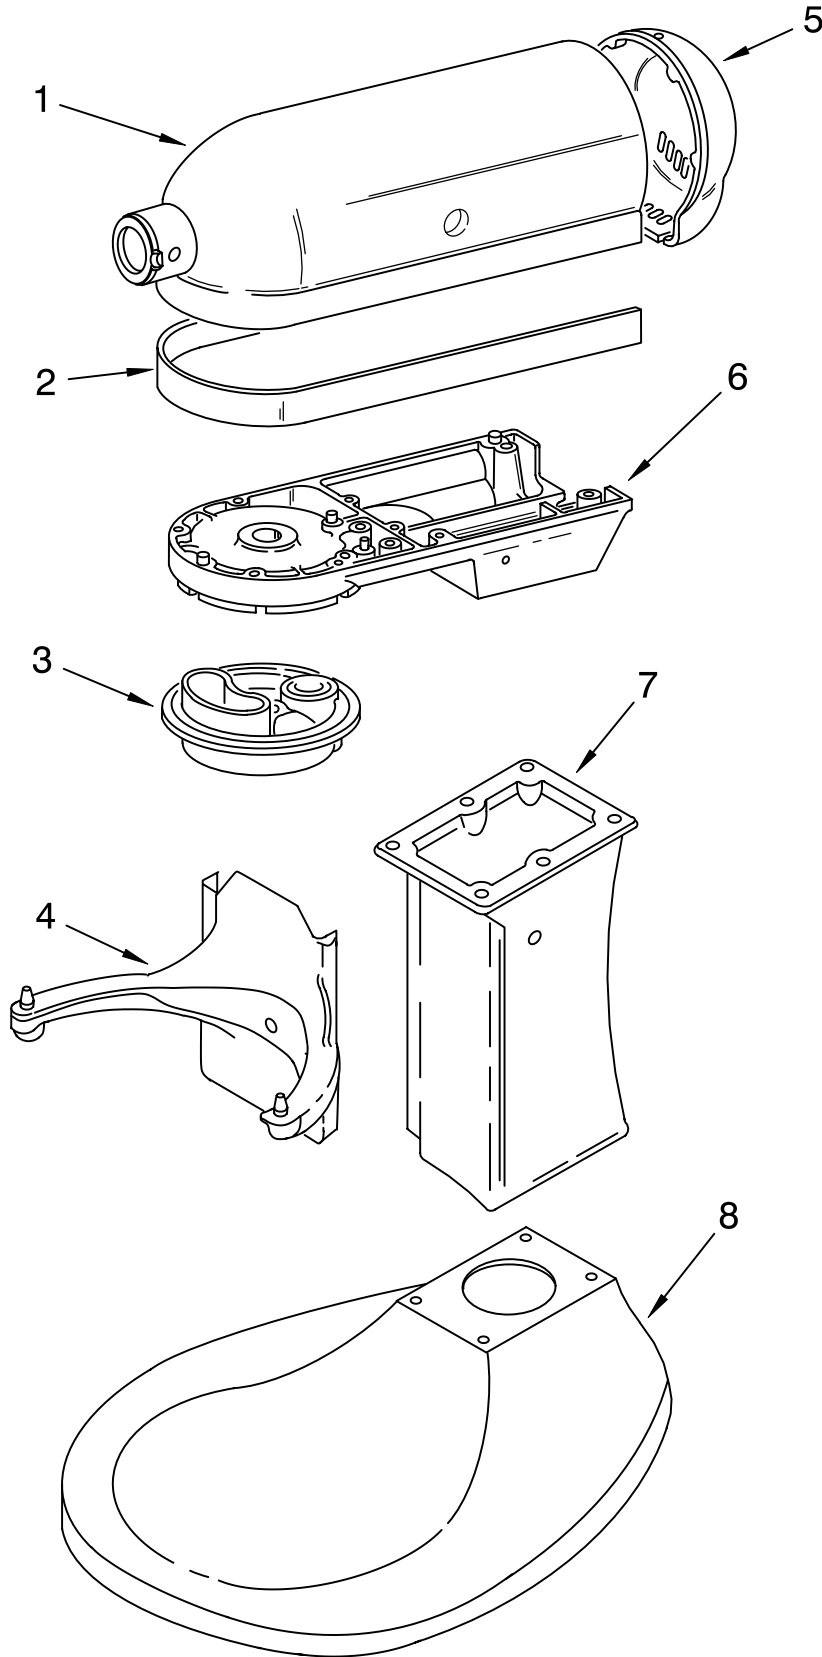

COLOR VARIATION PARTS

For Models: 5KPM5E_4

Illus. No.	Part No.	DESCRIPTION

Colors Subject To Change.
Any Color Not Listed is
No Longer Available.
If Additional Colors Are Added,
This Page Will Be Updated.

1	240291-1	Motor Housing White
	240291-21	Empire Red
2	W10190248	Trim Band Black
3	240286-1	Planetary White
	240286-23	Empire Red
4	3179300	Bowl Supprt & Pins White
	3179318	Empire Rd
5	240253-1	End Cover White
	240253-22	Empire Red
6	9701508	Lower Gearcase White
	W10218387	Empire Red
7	240148-4	Column White
	9702393	Empire Red
8	3179280	Base & Foot Assembly White
	3179299	Empire Red

FOR ORDERING INFORMATION REFER TO PARTS PRICE LIST