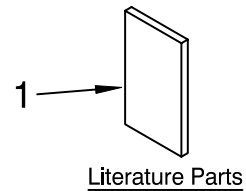

FOR ORDERING INFORMATION REFER TO PARTS PRICE LIST

BASE AND PEDESTAL UNIT

For Models: 5KPM5E_4

Illus. No.	Part No.	DESCRIPTION
1	9706978	Literature Parts Use & Care Guide
	8212379	Repair Parts List
2	**	Base & Foot Supports
3	**	Column Assembly
4	**	Bowl Support
5	3182857	Latch, Bowl Spring
6	4162874	Arm, Bowl Lift
7	9085	Rod, Bowl Lift
8	9704608	Pin, Cotter
9	4159514	Washer
10	9237	Spring
11	8533907	Nut
12	9079	Handle, Bowl Lift
13	9703442	Pin, Roll
14	4162116	Bowl (5 Qt)
15	9707670	Beater, Flat
16	9708033	Hook, Dough
17	9704309	Whip, Wire
18	240169	Bracket, Bowl Lift
19	240185	Pin, Bowl Locating
20	3400018	Screw
21	240912	Screw, Special
22	3400024	Screw
23	9708649	Foot, Rubber
24	3182904	Screw
25	9709923	Shield, Pouring