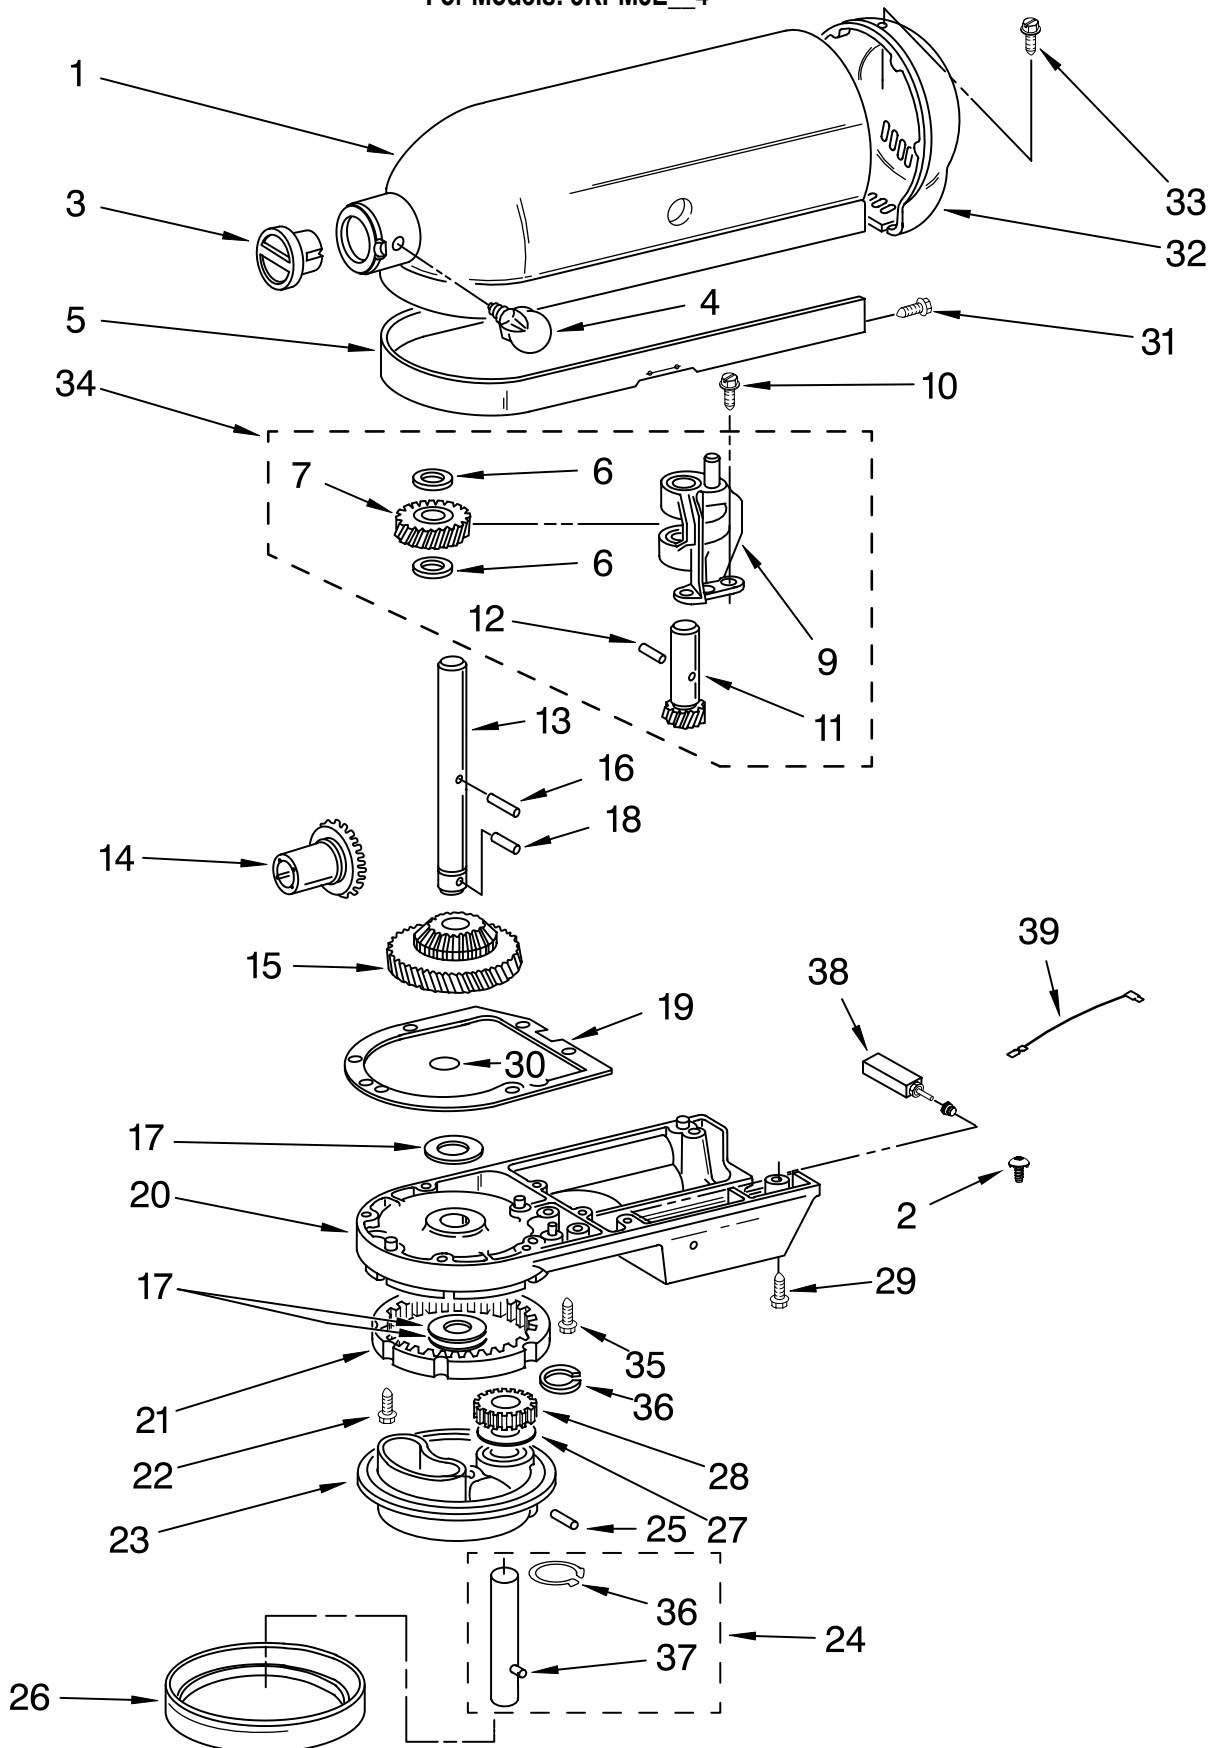

CASE, GEARING AND PLANETARY UNIT

For Models: 5KPM5E_4

FOR ORDERING INFORMATION REFER TO PARTS PRICE LIST

CASE, GEARING AND PLANETARY UNIT

For Models: 5KPM5E__4

Illus. No.	Part No.	DESCRIPTION	Illus. No.	Part No.	DESCRIPTION	Illus. No.	Part No.	DESCRIPTION
1	**	Gearcase Motor Housing	15	9709627	Bevel Pinion and Center Gear	28	9703903	Pinion, Gear (Agitator Shaft)
2	3400834	Screw	16	240018-1	Pin (Vertical Center Shaft)	29	3400025	Screw
3	242765-2	Cap, Attachment Hub	17	3180163	Washer	30	67500-55	"O" Ring
4	9709194	Screw, Thumb	18	9705443	Pin	31	311932	Screw
5	**	Band, Trim	19	4162324	Gasket, Transmission Case	32	**	Cover, End
6	3180161	Washer, Fiber	20	**	Lower Gear Case	33	4162914	Screw
7	W10112253	Worm Gear	21	9703904	Gear, Internal	34	240309-2	Gears, Worm & Pinion Assembly
9	240308	Gear, Worm Bracket & Bearing	22	103994	Screw, Special	35	3400026	Screw, Machine
10	3400022	Screw And L.W. Assy.	23	**	Planetary	36	9703438	Ring, Retaining
11	240210-2	Shaft & Pinion	24	3184052	Shaft, Agitator	37	9704677	Pin, Groove
12	9705444	Pin	25	240018-1	Pin (Agitator Shaft Pinion)	38	9705132	Filter, RFI
13	240026	Shaft, Vertical Center	26	240285	Ring, Planetary Drip	39	9702311	Lead, Filter (Control Board)
14	9705130	Gear, Attachment Hub Bevel	27	9706090	Washer, Shim			

**Refer to Page 2
Color Variation Parts

FOR ORDERING INFORMATION REFER TO PARTS PRICE LIST