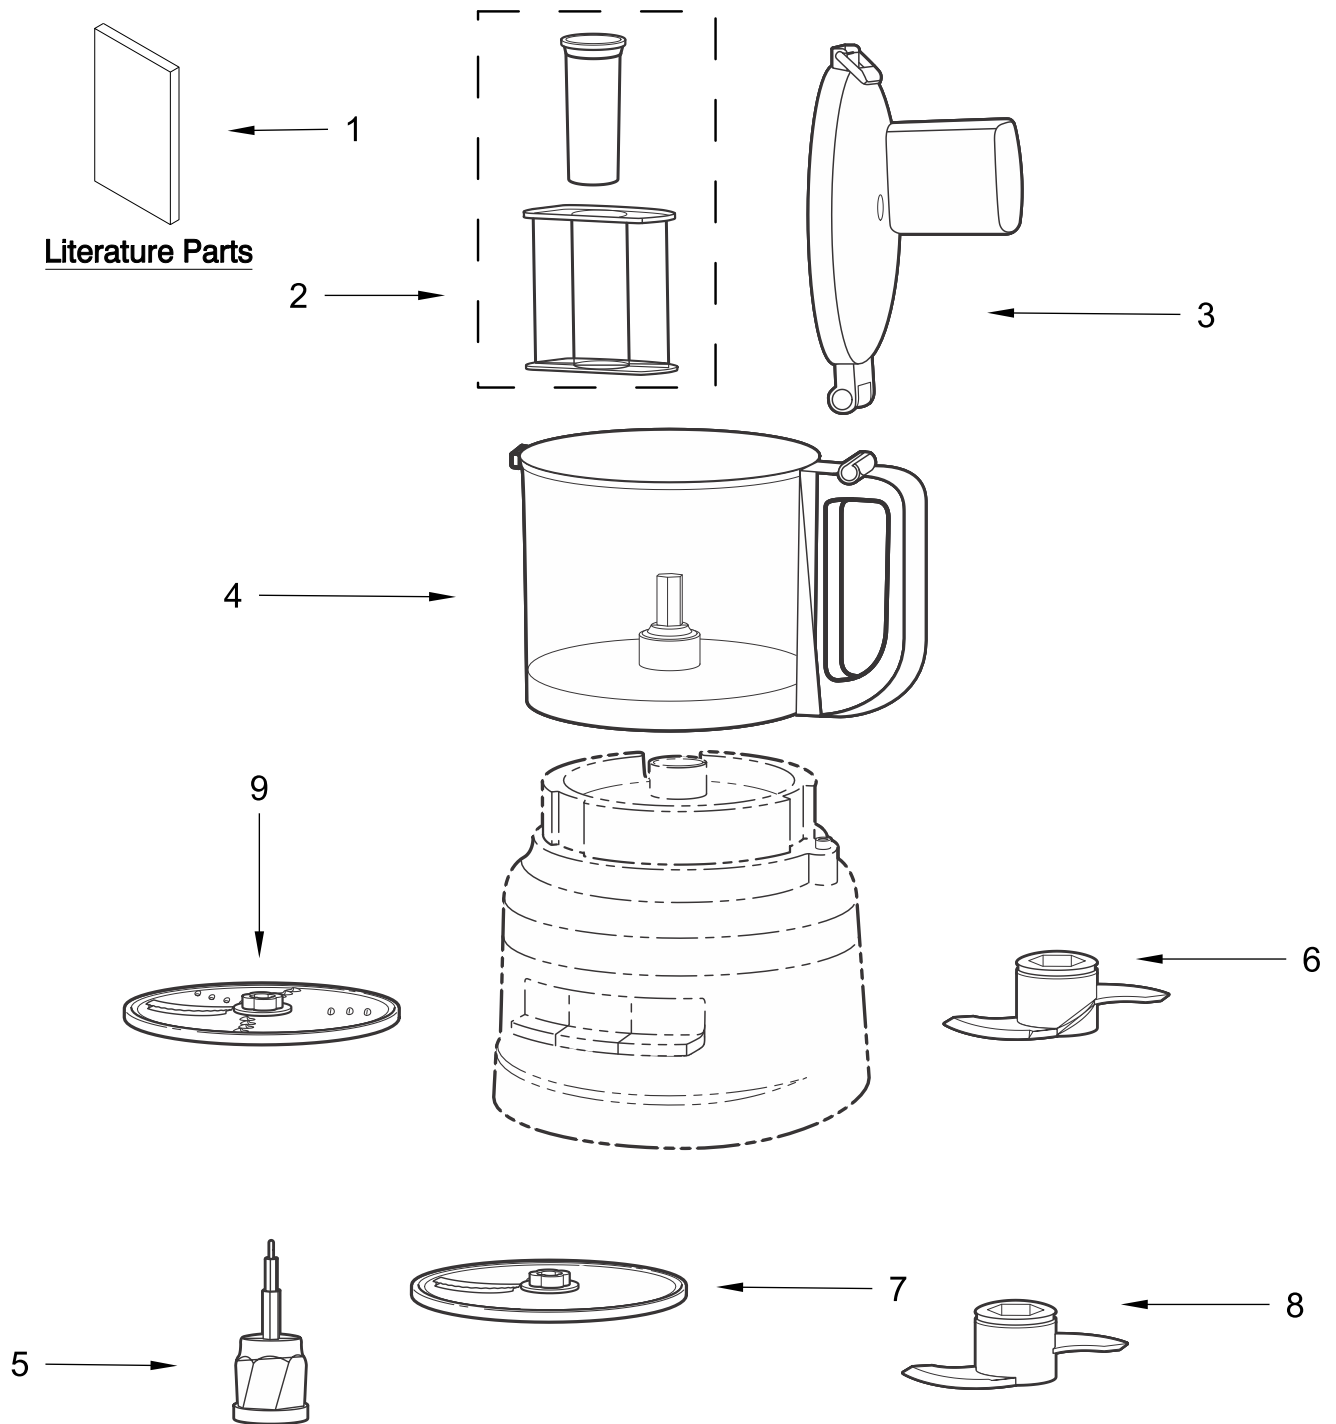

HOUSING UNIT PARTS