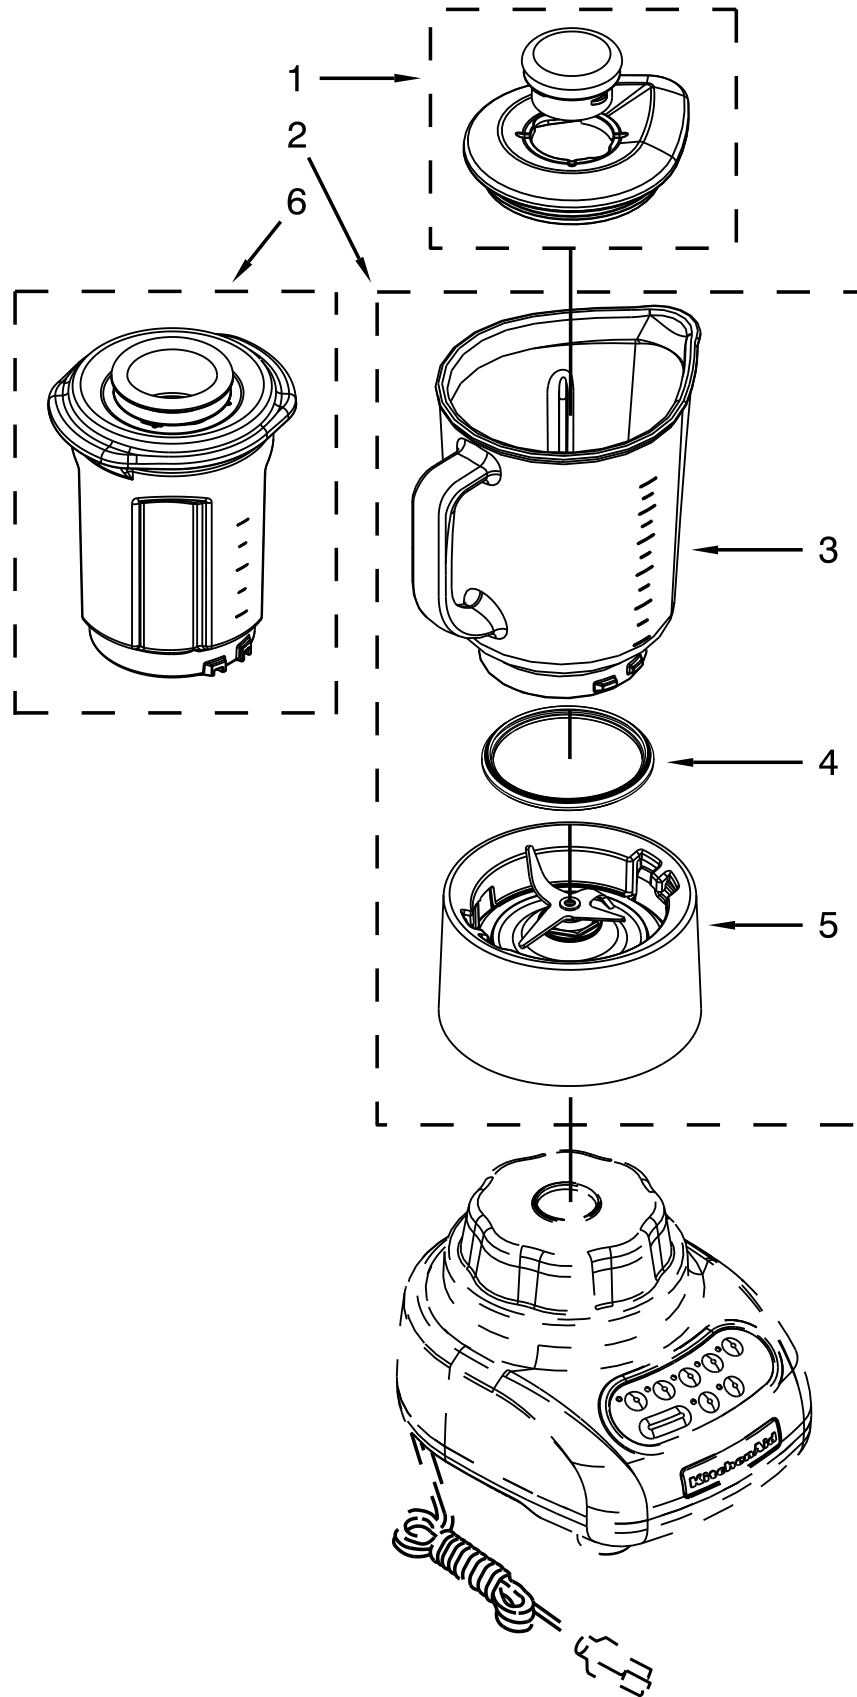

ATTACHMENT PARTS