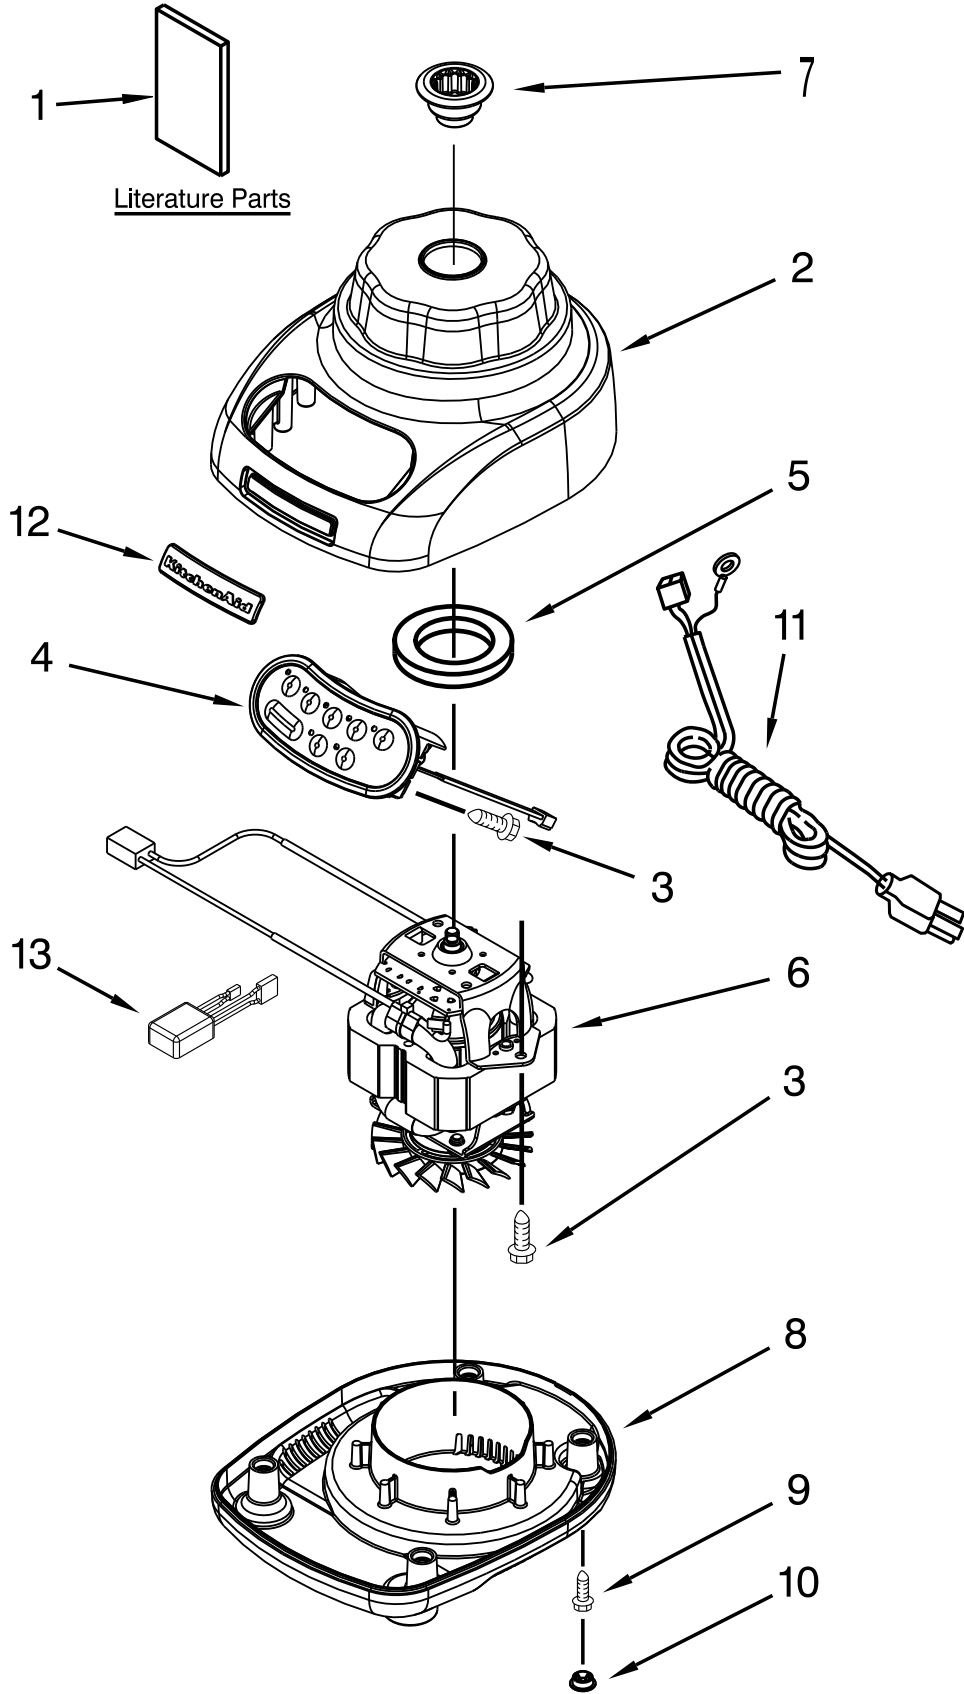

**FOR CUSTOMER SATISFACTION ALWAYS USE
FACTORY SPECIFICATION PARTS**

UNIT PARTS

UNIT PARTS

<u>Illus. No.</u>	<u>Part No.</u>	<u>Description</u>	<u>Illus. No.</u>	<u>Part No.</u>	<u>Description</u>
1		Literature Parts	10		Foot, Rubber
	W10482505	Use and Care Guide		9708927	Grey
2		Housing, Upper	11		Cord, Power
	W10439006	Almond Creme		9708919	White - Europe
	W10438992	Empire Red		9708931	Black - Europe
	W10438990	Onyx Black		9708921	White - Swiss
	W10438989	White		9708935	Black - Swiss
	W10439004	Cobalt Blue	12	W10432842	Nameplate
	W10291034	Chrome	13	W10269237	Filter, EMI
	W10439003	Majestic Yellow			
	W10291035	Brushed Nickel			
	W10438995	Pink			
	W10439014	Green Apple			
	W10438994	Tangerine			
	W10509261	Crystal Blue			
	W10509262	Medallion Silver			
3	W10068250	Screw			
4		Control Assembly (Includes Overlay)			
	W10291857	Silver			
5	9709366	Seal, Motor			
6	W10290347	Motor, 240 Volt, 5 Speed			
7	W10279256	Coupling, Lower			
8		Base			
	W10153630	Almond Creme			
	9709917	Empire Red			
	9708937	Onyx Black			
	9708890	White			
	W10153582	Cobalt Blue			
	W10153962	Majestic Yellow			
	9709504	Pink			
	W10391604	Green Apple			
	9709503	Tangerine			
	W10481519	Crystal Blue			
	W10481520	Medallion Silver			
9	W10001200	Screw			