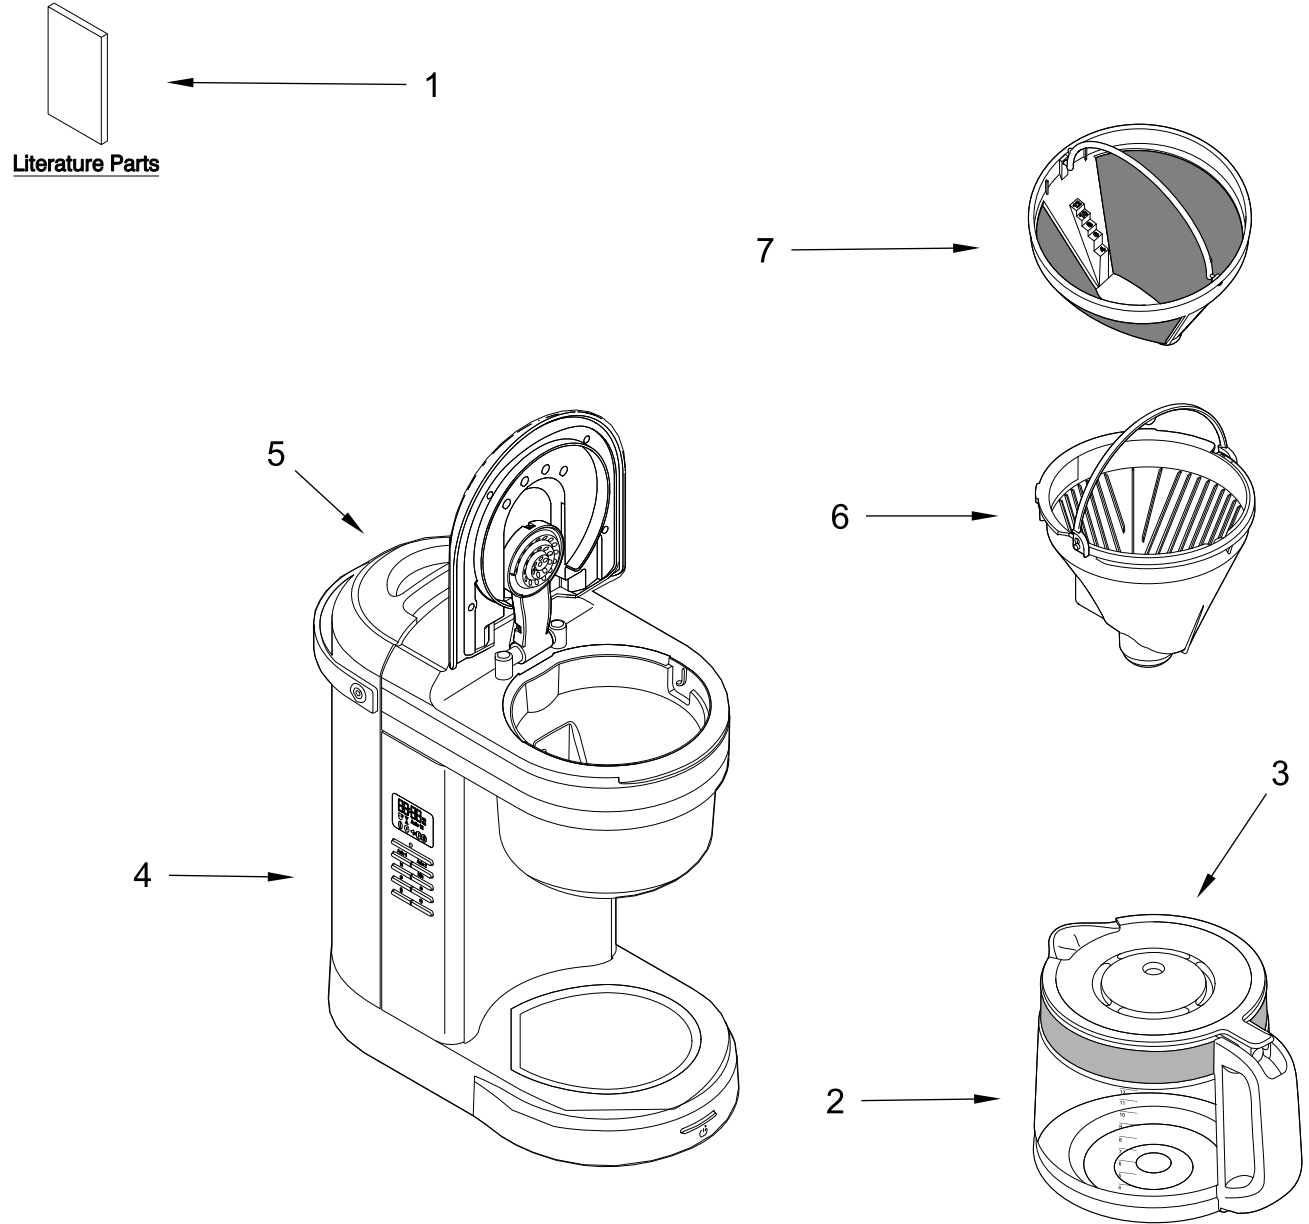

KitchenAid®

**COFFEE MAKER
12 CUP - GLASS CARAFE (Europe)**

MODELS:

5KCM1209EDG0 (Matte Charcoal Grey)

5KCM1209EOB0 (Onyx Black)

CARAFE AND FILTER PARTS

CARAFE AND FILTER PARTS

| <u>Illus.</u> <u>No.</u> | <u>Part No.</u> | <u>Description</u> | <u>Illus.</u> <u>No.</u> | <u>Part No.</u> | <u>Description</u> | <u>Illus.</u> <u>No.</u> | <u>Part No.</u> | <u>Description</u> |
|-----------------------------|-----------------|--------------------|-----------------------------|-----------------|--------------------|-----------------------------|-----------------|--------------------|
| 1 | | Literature Parts | 4 | W11358309 | Water Tank | 6 | W11358311 | Brew Basket |
| | W11336694 | Use and Care Guide | 5 | W11358310 | Lid, Water Tank | 7 | W11358312 | Gold Tone Filter |
| 2 | W11393883 | Carafe | | | | | | |
| 3 | W11393885 | Lid, Carafe | | | | | | |