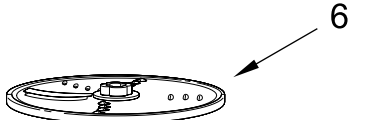

UNIT AND ATTACHMENT PARTS

UNIT AND ATTACHMENT PARTS

<u>Illus. No.</u>	<u>Part No.</u>	<u>Description</u>	<u>Illus. No.</u>	<u>Part No.</u>	<u>Description</u>	<u>Illus. No.</u>	<u>Part No.</u>	<u>Description</u>
1		Literature Parts	5	W11239501	Pusher Assembly	9	W11545319	Accessory, Whisking
	W11517029	Use & Care Guide	6	W11239502	Thin Disk, Reversible	10	W11545332	Lid, Refrigerator
2	W11239488	Lid	7	W11239504	Medium Disc, Reversible	11	W11239487	Bowl
3	W11239490	Adapter, Drive	8	W11239491	Blade, Multipurpose	12	W11545333	Blade, Julienne
4	W11239500	Blade, Dough