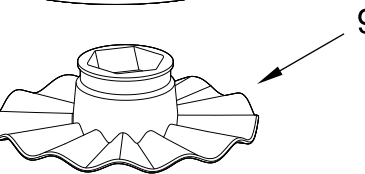

# UNIT AND ATTACHMENT PARTS

# UNIT AND ATTACHMENT PARTS

<u>Illus. No.</u>	<u>Part No.</u>	<u>Description</u>	<u>Illus. No.</u>	<u>Part No.</u>	<u>Description</u>	<u>Illus. No.</u>	<u>Part No.</u>	<u>Description</u>
1		Literature Parts	5	W11239501	Pusher Assembly	9	W11545319	Accessory, Whisking
	W11517029	Use & Care Guide	6	W11239502	Thin Disk, Reversible	10	W11545332	Lid, Refrigerator
2	W11239488	Lid	7	W11239504	Medium Disc, Reversible	11	W11239487	Bowl
3	W11239490	Adapter, Drive	8	W11239491	Blade, Multipurpose	12	W11545333	Blade, Julienne
4	W11239500	Blade, Dough						