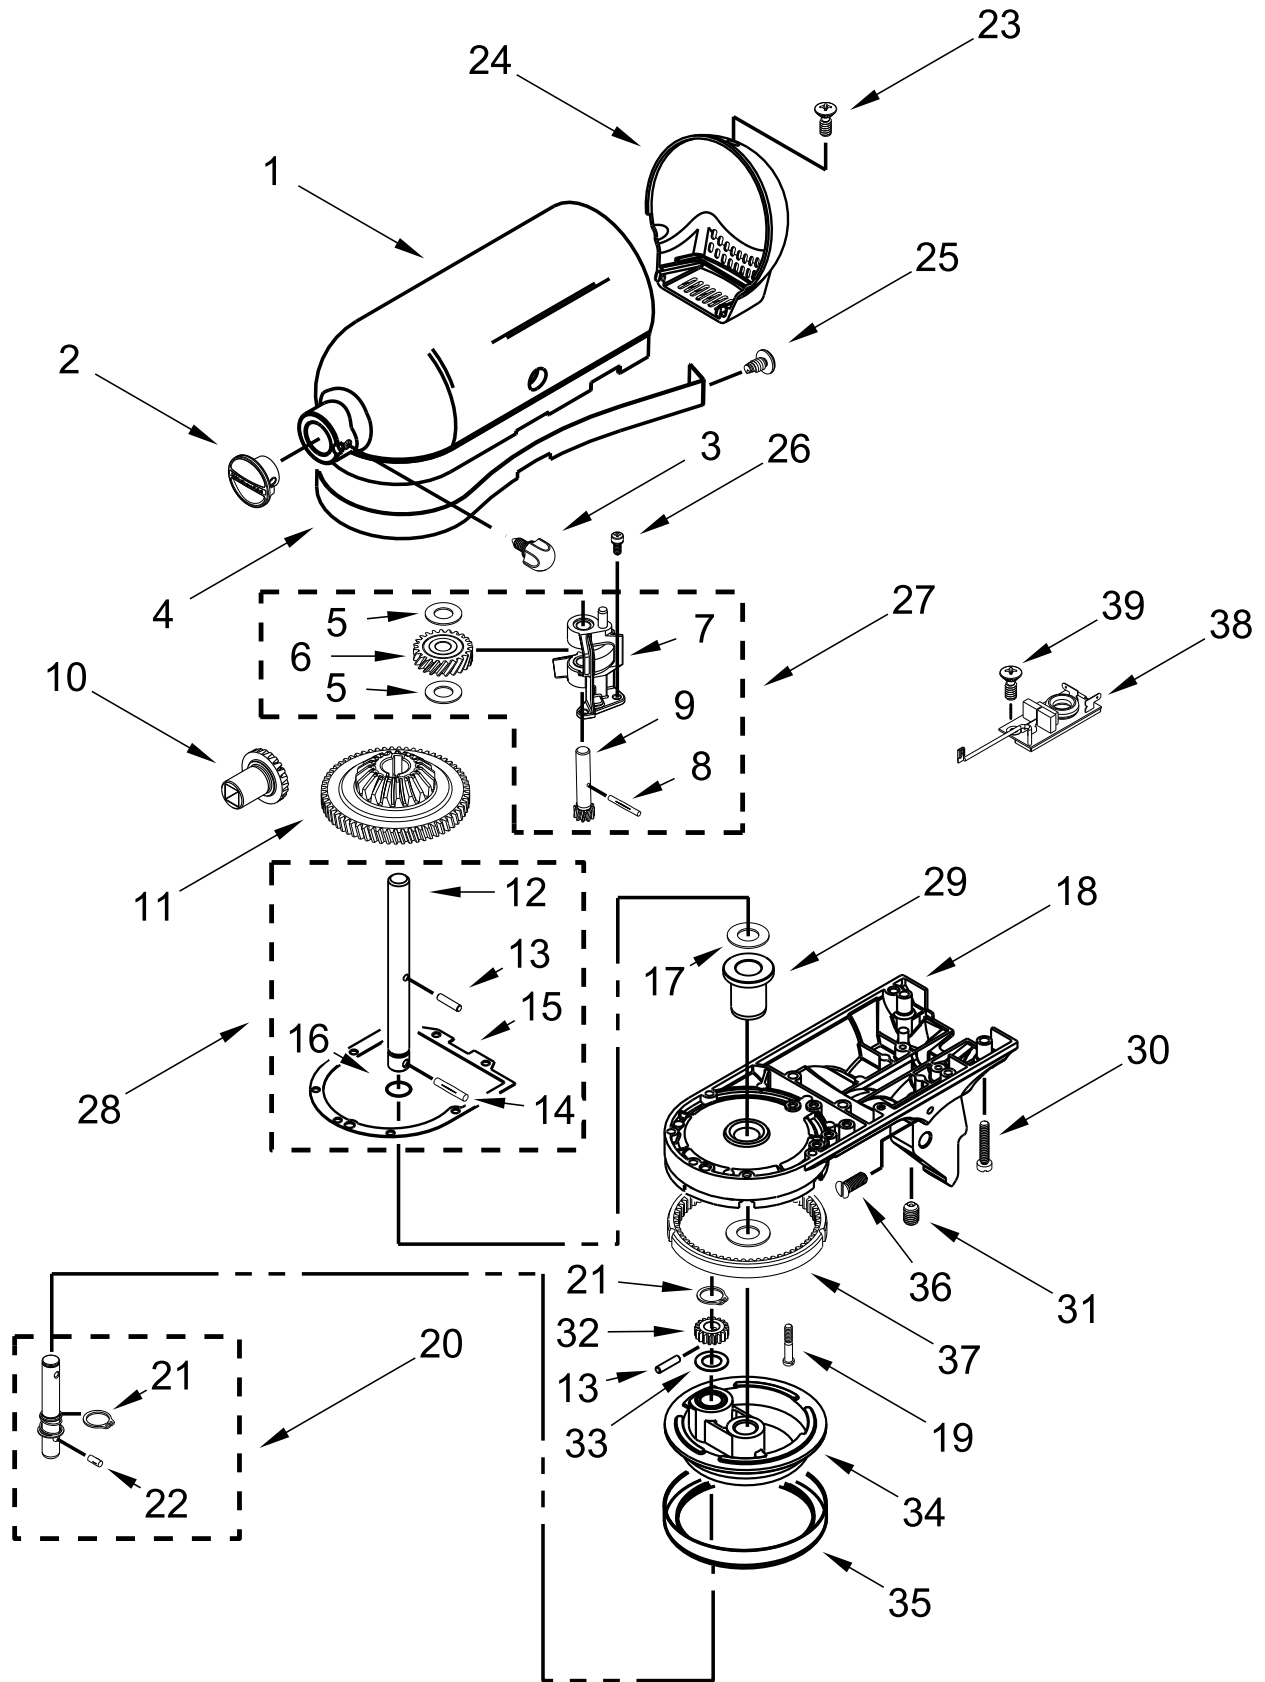

CASE, GEARING AND PLANETARY UNIT PARTS

CASE, GEARING AND PLANETARY UNIT PARTS

<u>Illus. No.</u>	<u>Part No.</u>	<u>Description</u>	<u>Illus. No.</u>	<u>Part No.</u>	<u>Description</u>	<u>Illus. No.</u>	<u>Part No.</u>	<u>Description</u>
1		Gearcase Motor Housing (Refer to Color Variation Parts Page)	12	240026	Shaft, Vertical Center	26	3400022	Screw
			13	240018-1	Pin, Agitator Shaft	27	240309-2	Worm Gear Bracket and Gear Assembly
			14	9705443	Pin, Grooved	28	4160474	Shaft, Center Agitator Assembly
2	W10753041	Cap, Attachment Hub	15	240684	Gasket, Transmission	29	16897	Bearing, Lower Center
3		Thumb Screw	16	67500-55	"O" Ring	30	9708652	Screw
	9709194	Black	17	W10323378	Washer	31	W11134949	Screw
4		Band, Trim (Refer to Color Variation Parts Page)	18		Lower Gear Case (Refer to Color Variation Parts Page)	32	W10903540	Gear, Pinion
5	W10323373	Washer, Fiber	19	9708651	Screw	33	9706090	Washer
6	W11604364	Gear, Worm	20	243368	Shaft, Agitator	34		Planetary (Refer to Color Variation Parts Page)
7	240308	Bracket, Worm Gear and Bearing	21	9703438	Ring, Retaining	35	240285	Ring, Planetary Drip (Standard)
8	9705444	Pin, Grooved	22	W11533778	Pin, Groove	36	89411	Screw
9	240210-2	Gear, Pinion and Shaft	23	241877	Screw	37	W10903534	Gear, Internal
10	W11175140	Gear, Attachment Hub	24		Cover, End (Refer to Color Variation Parts Page)	38	9705132	Filter, RFI
11	W11175138	Gear, Center Bevel Pinion	25	3400617	Screw	39	7101P115-60	Screw