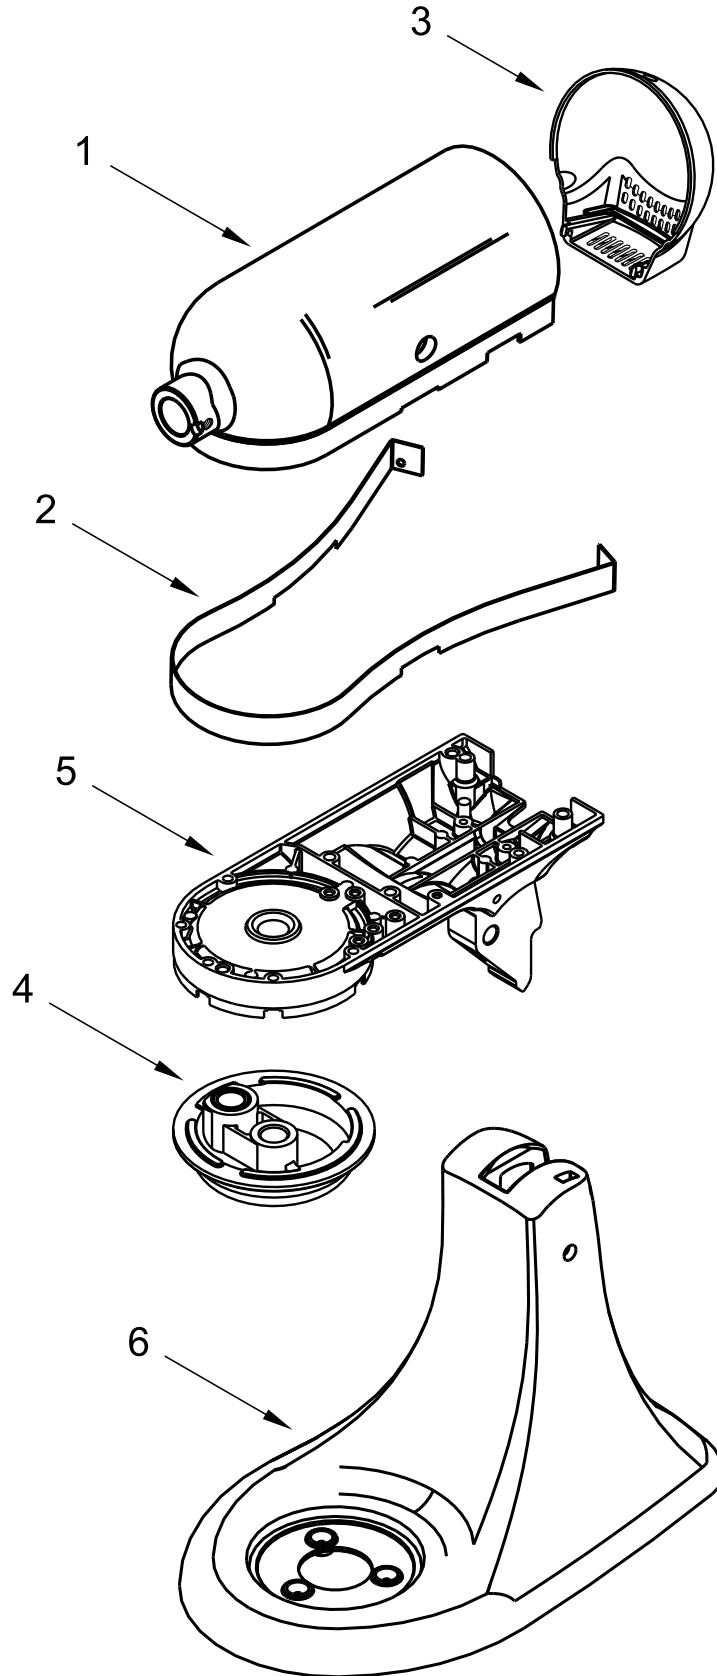

COLOR VARIATION PARTS