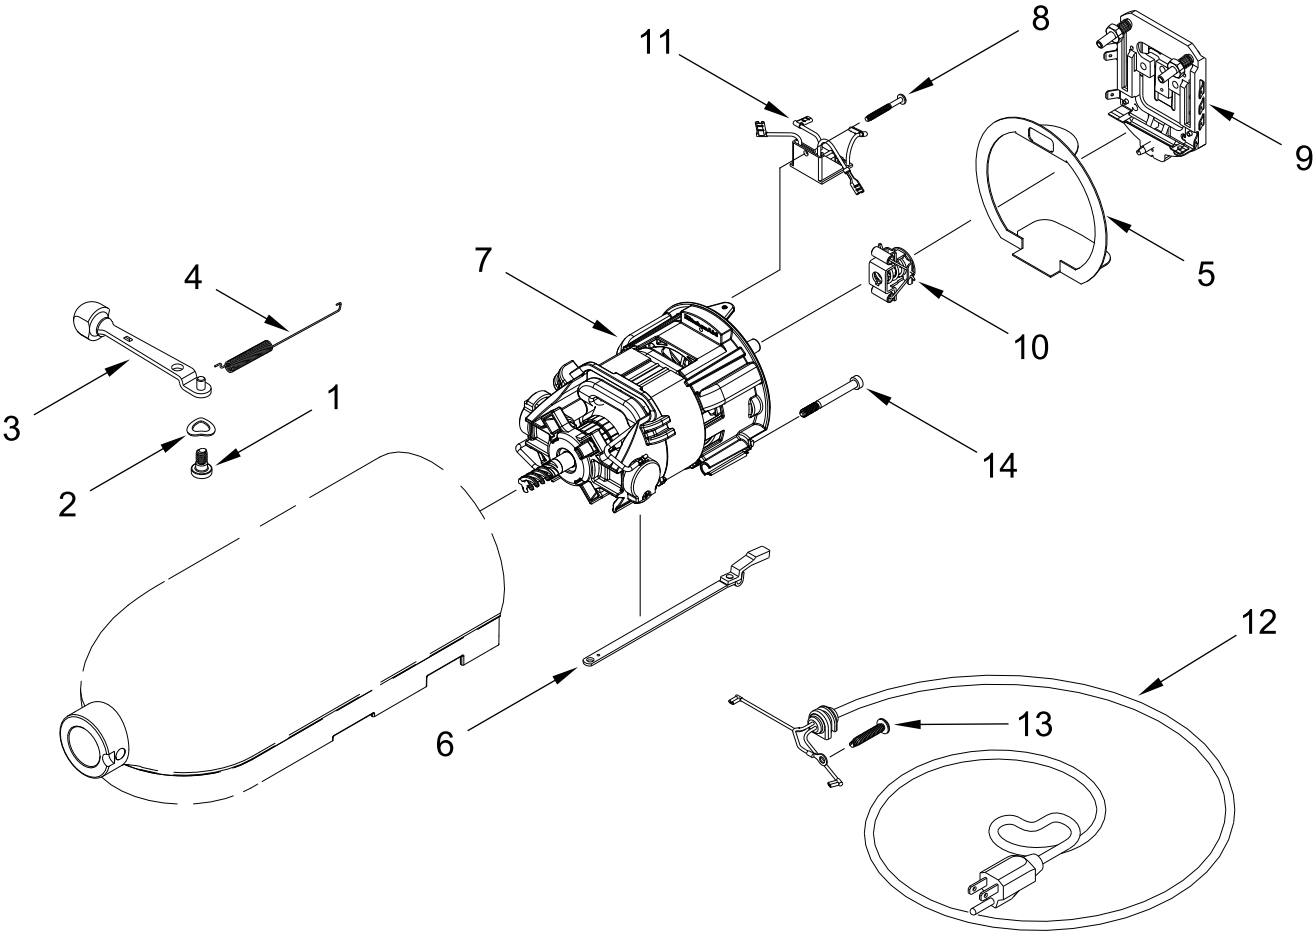

MOTOR AND CONTROL UNIT PARTS

MOTOR AND CONTROL UNIT PARTS

<u>Illus.</u> <u>No.</u>	<u>Part No.</u>	<u>Description</u>	<u>Illus.</u> <u>No.</u>	<u>Part No.</u>	<u>Description</u>	<u>Illus.</u> <u>No.</u>	<u>Part No.</u>	<u>Description</u>
1	110679	Screw	6	W11435668	Link, Speed and Cam Assembly	11	W10915375	Phase Control, 230 Volt
2	116241	Washer, Spring	7	W11610691	Motor Assembly	12		Cord, Power
3		Lever, Speed Control Assembly	8	W10068260	Screw		W11649237	Black
	9709276	Black	9	W10119326	Control Plate Assembly	13	W10351843	Screw
4	3183680	Spring, Control Plate	10	W10330804	Governor Assembly	14	W11573199	Screw, Motor Mounting
5	240775-1	Seal, End