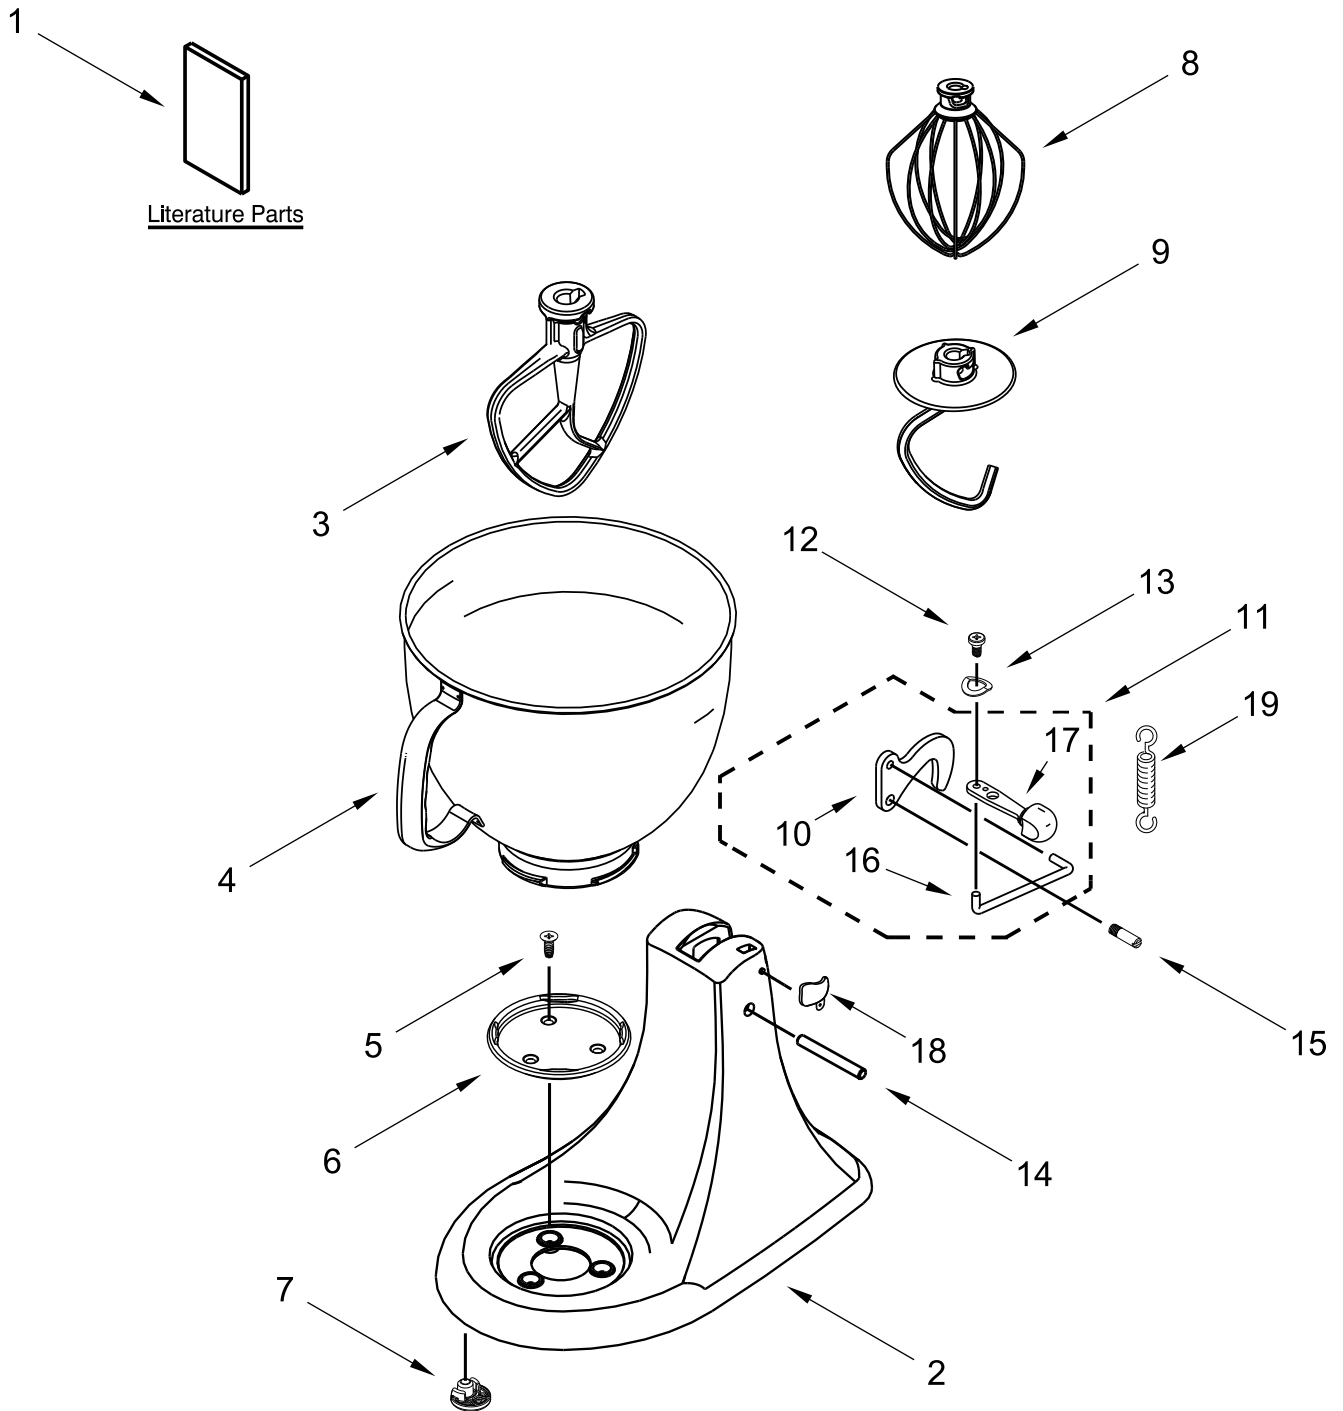

### MODELS:

5KSM125EAC5 (Almond Cream)  
5KSM125EAQ5 (Aqua Sky)  
5KSM125EBM5 (Black Matte)  
5KSM125ECU5 (Contour Silver)  
5KSM125EER5 (Empire Red)  
5KSM125EFL5 (Matte Fresh Linen)

5KSM125EIB5 (Ink Blue)  
5KSM125ELR5 (Matte Lavender Cream)  
5KSM125EMH5 (Milkshake)  
5KSM125EOB5 (Onyx Black)  
5KSM125EPL5 (Porcelain)

# BASE AND PEDESTAL UNIT PARTS

<u>Illus.</u> <u>No.</u>	<u>Part No.</u>	<u>Description</u>	<u>Illus.</u> <u>No.</u>	<u>Part No.</u>	<u>Description</u>	<u>Illus.</u> <u>No.</u>	<u>Part No.</u>	<u>Description</u>
1		Literature Parts	6	W10191926	Cap, Bowl Screw	13	116241	Washer, Spring
	W11615827	Use & Care Guide	7	9709707	Foot	14	16910	Pin, Hinge
2		Pedestal	8	9704329	Whip, Wire	15	W10572158	Screw
		(Refer to Color Variation Parts Page)	9	W10674618	Hook, Dough (Coated)	16	24450	Link, Latch
			10	9709055	Latch	17	9709267	Lever, Latch (Black)
3	W10672617	Beater, Flat (Coated)	11	3184200	Latch, Link Assembly (Black)	18		Head Lock
4	W10245282	Bowl, 5 Quart					3184264	Black
5	3400020	Screw	12	110679	Screw	19	W10509949	Spring, Lock Lever