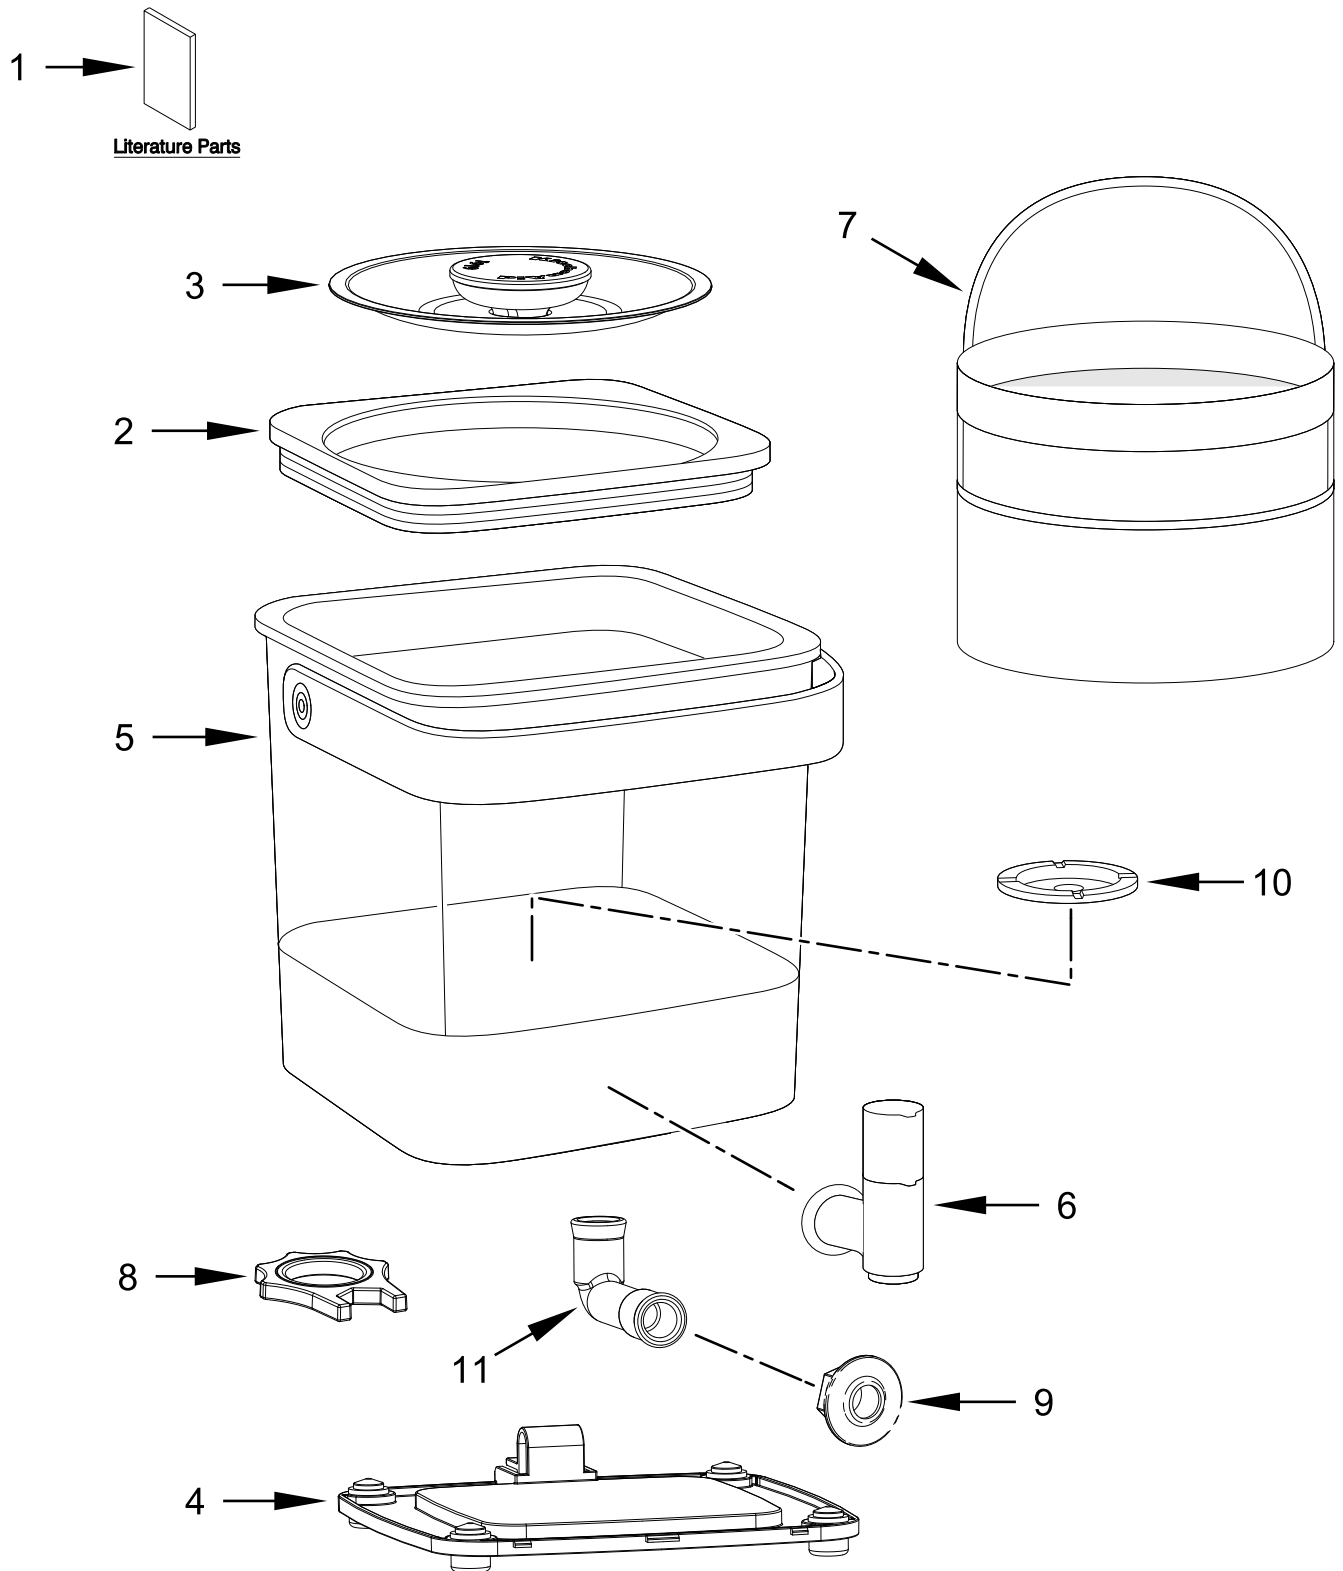

**KitchenAid®**

**COLD BREW COFFEE MAKER**

**MODELS:**

KCM4212SX0 (Brushed Stainless Steel)

# COFFEE MAKER PARTS

# COFFEE MAKER PARTS

<u>Illus. No.</u>	<u>Part No.</u>	<u>Description</u>	<u>Illus. No.</u>	<u>Part No.</u>	<u>Description</u>	<u>Illus. No.</u>	<u>Part No.</u>	<u>Description</u>
1		Literature Parts	5	W11084599	Glass Housing & Handle Assembly	9	W11084604	Spigot Nut
	W11027076	Use & Care Guide				10	W11084605	Coffee Drain Outlet/Seal Assembly
2	W11084591	Main Lid Assembly	6	W11084600	Spigot			
3	W11084593	Steeping Basket Lid/Handle Assembly	7	W11084601	Coffee Steeping Basket	11	W11084606	Drain Tube
4	W11084596	Bottom Cover & Feet	8	W11084602	Wrench			