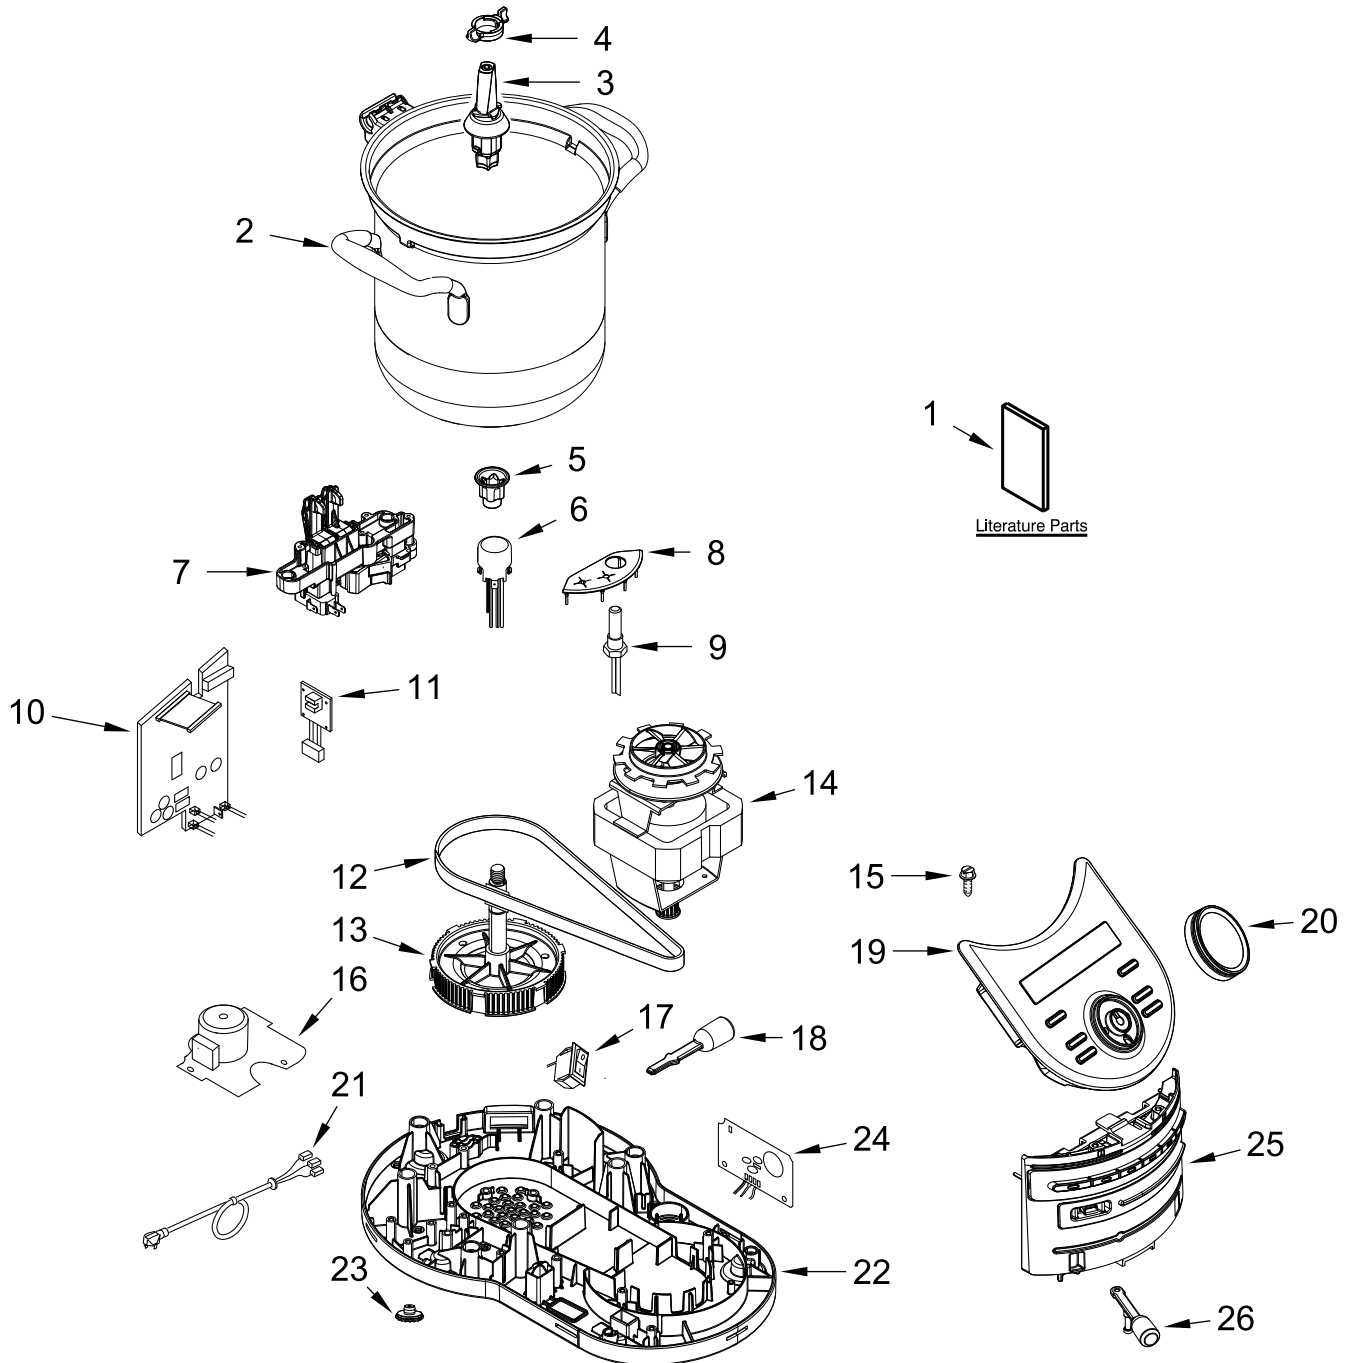

UNIT PARTS

UNIT PARTS

<u>Illus. No.</u>	<u>Part No.</u>	<u>Description</u>	<u>Illus. No.</u>	<u>Part No.</u>	<u>Description</u>	<u>Illus. No.</u>	<u>Part No.</u>	<u>Description</u>
		Note: Parts below are the only items available for service. For all other parts issues, please contact Customer Service.	11	W10803161	PCBA, Speed Sensor	22	W10803160	Base
1		Literature Parts	12	W10769048	Belt	23	W10803184	Foot, Base
	W10755536	Use & Care Guide (Australia)	13	W10803183	Gear, Drive Pulley	24	W10803164	PCBA, Loudspeaker
	W10692501	Use & Care Guide (United Kingdom)	14	W10769049	Motor	25	W10803180	Panel, Control
2	W10769029	Pot, Cooking	15	W10803157	Screw	26	W10769054	Knob, Control Panel
3	W10803482	Adapter, Blade Drive	16	W10803162	PCBA, EMC			
4	W10803483	Coupling, Blade Drive Lock	17	W10769057	Switch, Power			
5	W10803182	Coupler, Gear Shaft	18	W10769055	Knob, Bowl Lock			
6	W10769050	Cap Assembly, Thermal Fuse	19		Display, Top			
7	W10803181	Switch Assembly, Interlock (5KCF0103*)		W10803176	Almond Creme			
	W10909930	Switch Assembly, Interlock (5KCF0104*)		W10897893	Imperial Black			
8	W10803158	Gasket, Terminal		W10803170	Candy Apple			
9	W10803156	Thermostat, Auxiliary		W10803169	Empire Red			
10	W10803159	PCBA, Main		W10803173	Frosted Pearl			
				W10803177	Medallion Silver			
			20	W10803165	Knob, Display			
			21		Power Cord			
				W10769052	Europe			
				W10803187	Australia			
				W10803185	United Kingdom			