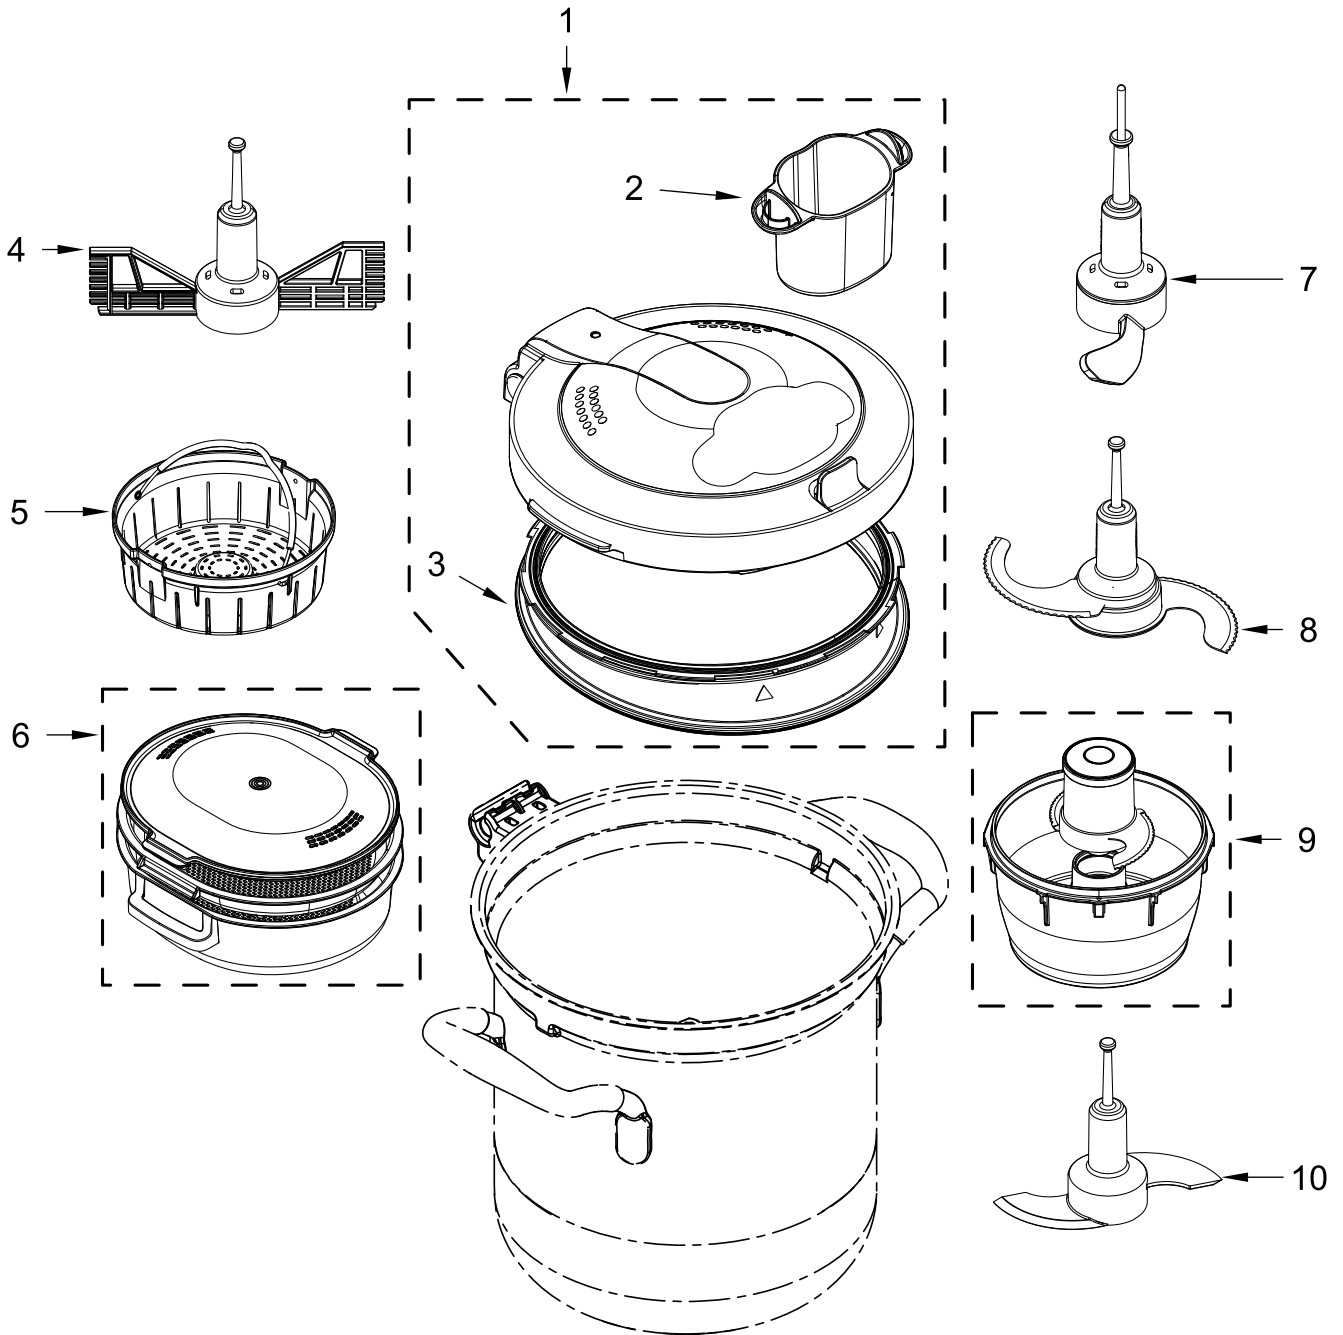

ATTACHMENT PARTS

ATTACHMENT PARTS

<u>Illus.</u> <u>No.</u>	<u>Part No.</u>	<u>Description</u>	<u>Illus.</u> <u>No.</u>	<u>Part No.</u>	<u>Description</u>	<u>Illus.</u> <u>No.</u>	<u>Part No.</u>	<u>Description</u>
1	W10877418	Lid Assembly	6	W10769036	Basket, Steaming (Includes Lid, Middle and Lower Basket)	9	W10909932	Bowl Assembly (Includes Small Blade)
2	W10877420	Measuring Cup	7	W10909931	Wand, Stir Assist	10	W10769042	Doughblade
3	W10877419	Seal, Lid	8	W10769040	Multiblade			FOLLOWING PARTS NOT ILLUSTRATED
4	W10769045	Whisk, Egg				W10877421		Storage Case
5	W10769038	Steamer Basket, Inner