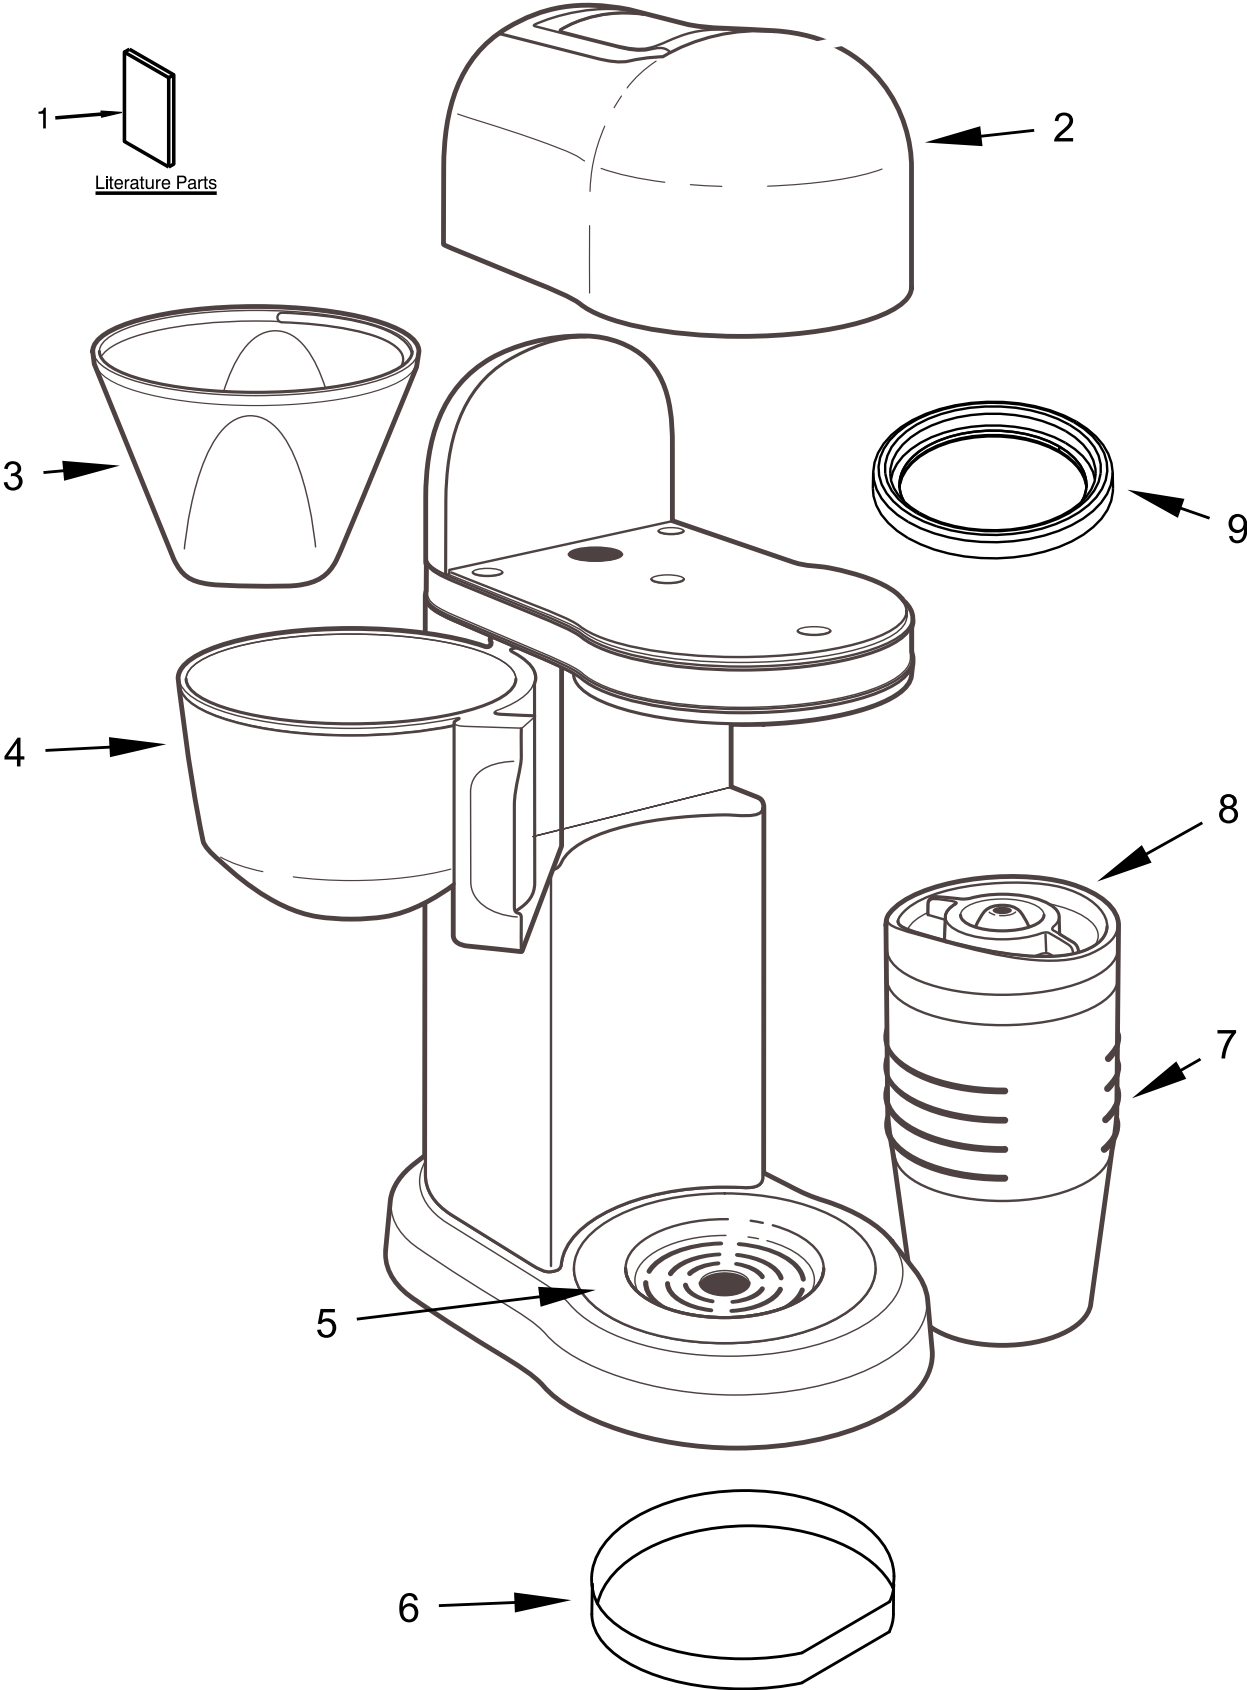

COFFEE MAKER - TRAVEL MUG

MODELS:

KCM0402OB0 (Onyx Black)
KCM0402ER0 (Empire Red)
KCM0402CU0 (Contour Silver)
KCM0402ES0 (Espresso)
KCM0402QG0 (Liquid Graphite)
5KCM0402EOB0 (Onyx Black - European)
5KCM0402EER0 (Empire Red - European)
5KCM0402BOB0 (Onyx Black - Britain)
5KCM0402BER0 (Empire Red - Britain)

COFFEE MAKER AND FILTER PARTS

COFFEE MAKER AND FILTER PARTS

<u>Illus.</u> <u>No.</u>	<u>Part No.</u>	<u>Description</u>
1		Literature Parts
	W10491893	Use and Care Guide
2	W10530578	Tank, Water
3	W10530577	Filter, Gold Tone
4	W10530579	Basket, Brew

<u>Illus.</u> <u>No.</u>	<u>Part No.</u>	<u>Description</u>
5	W10530587	Plate, Drain
6	W10530585	Tray, Drip
7		Travel Mug
	W10530580	Onyx Black
	W10530581	Empire Red
	W10530583	Espresso

<u>Illus.</u> <u>No.</u>	<u>Part No.</u>	<u>Description</u>
8	W10530584	Lid, Travel Mug
9	W10531602	Seal