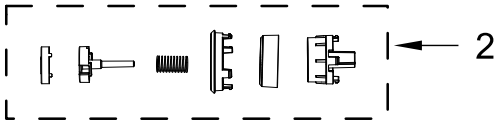

MOTOR AND MAIN ASSEMBLY PARTS

MOTOR AND MAIN ASSEMBLY PARTS

<u>Illus. No.</u>	<u>Part No.</u>	<u>Description</u>
1		Literature Parts
	W10673584	Use and Care Guide
2	W10763042	Switch Assembly
3	W10762664	PCB Assembly (Europe/United Kingdom)
	W10850150	PCB Assembly (Brazil)
4	W10763053	Brush, Cleaning
5	W10762665	Motor, 220-240V
	W10763060	Motor, 110V

<u>Illus. No.</u>	<u>Part No.</u>	<u>Description</u>
6	W10788807	Base Assembly (Includes Trimband, Europe/United Kingdom)
	W10788806	Base Assembly (Includes Trimband, Brazil)
7	W10762667	Cord, Power (Europe)
	W10886509	Cord, Power (United Kingdom)
	W10850152	Cord, Power (Brazil)

<u>Illus. No.</u>	<u>Part No.</u>	<u>Description</u>
8		Lower Body Housing
	W10832245	Almond Creme
	W10763487	Candy Apple
	W10763485	Empire Red
	W10763486	Medallion Silver
	W10763484	Onyx Black