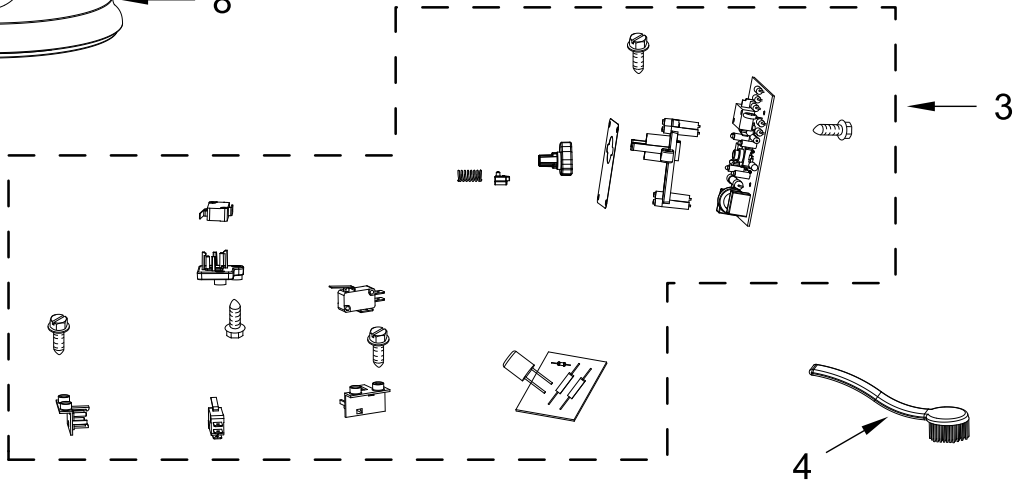

MOTOR AND MAIN ASSEMBLY PARTS

MOTOR AND MAIN ASSEMBLY PARTS

<u>Illus. No.</u>	<u>Part No.</u>	<u>Description</u>
1		Literature Parts
	W10673584	Use and Care Guide
2	W10763042	Switch Assembly
3	W10762664	PCB Assembly (Europe/United Kingdom)
	W10850150	PCB Assembly (Brazil)
4	W10763053	Brush, Cleaning
5	W10762665	Motor, 220-240V
	W10763060	Motor, 110V

<u>Illus. No.</u>	<u>Part No.</u>	<u>Description</u>
6	W10788807	Base Assembly (Includes Trimband, Europe/United Kingdom)
	W10788806	Base Assembly (Includes Trimband, Brazil)
7	W10762667	Cord, Power (Europe)
	W10886509	Cord, Power (United Kingdom)
	W10850152	Cord, Power (Brazil)

<u>Illus. No.</u>	<u>Part No.</u>	<u>Description</u>
8		Lower Body Housing
	W10832245	Almond Creme
	W10763487	Candy Apple
	W10763485	Empire Red
	W10763486	Medallion Silver
	W10763484	Onyx Black