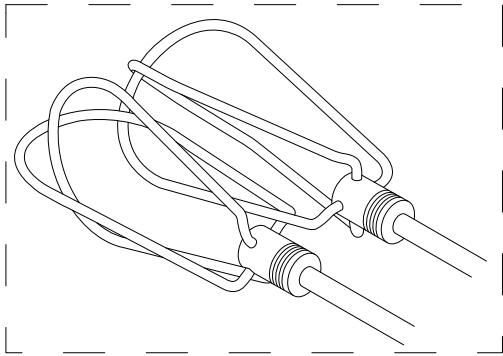

**KitchenAid®**

**7 SPEED CORDLESS HAND MIXER**

**MODELS:**

5KHMB732EBM0 (Black Matte)

5KHMB732EER0 (Empire Red)

# UNIT PARTS