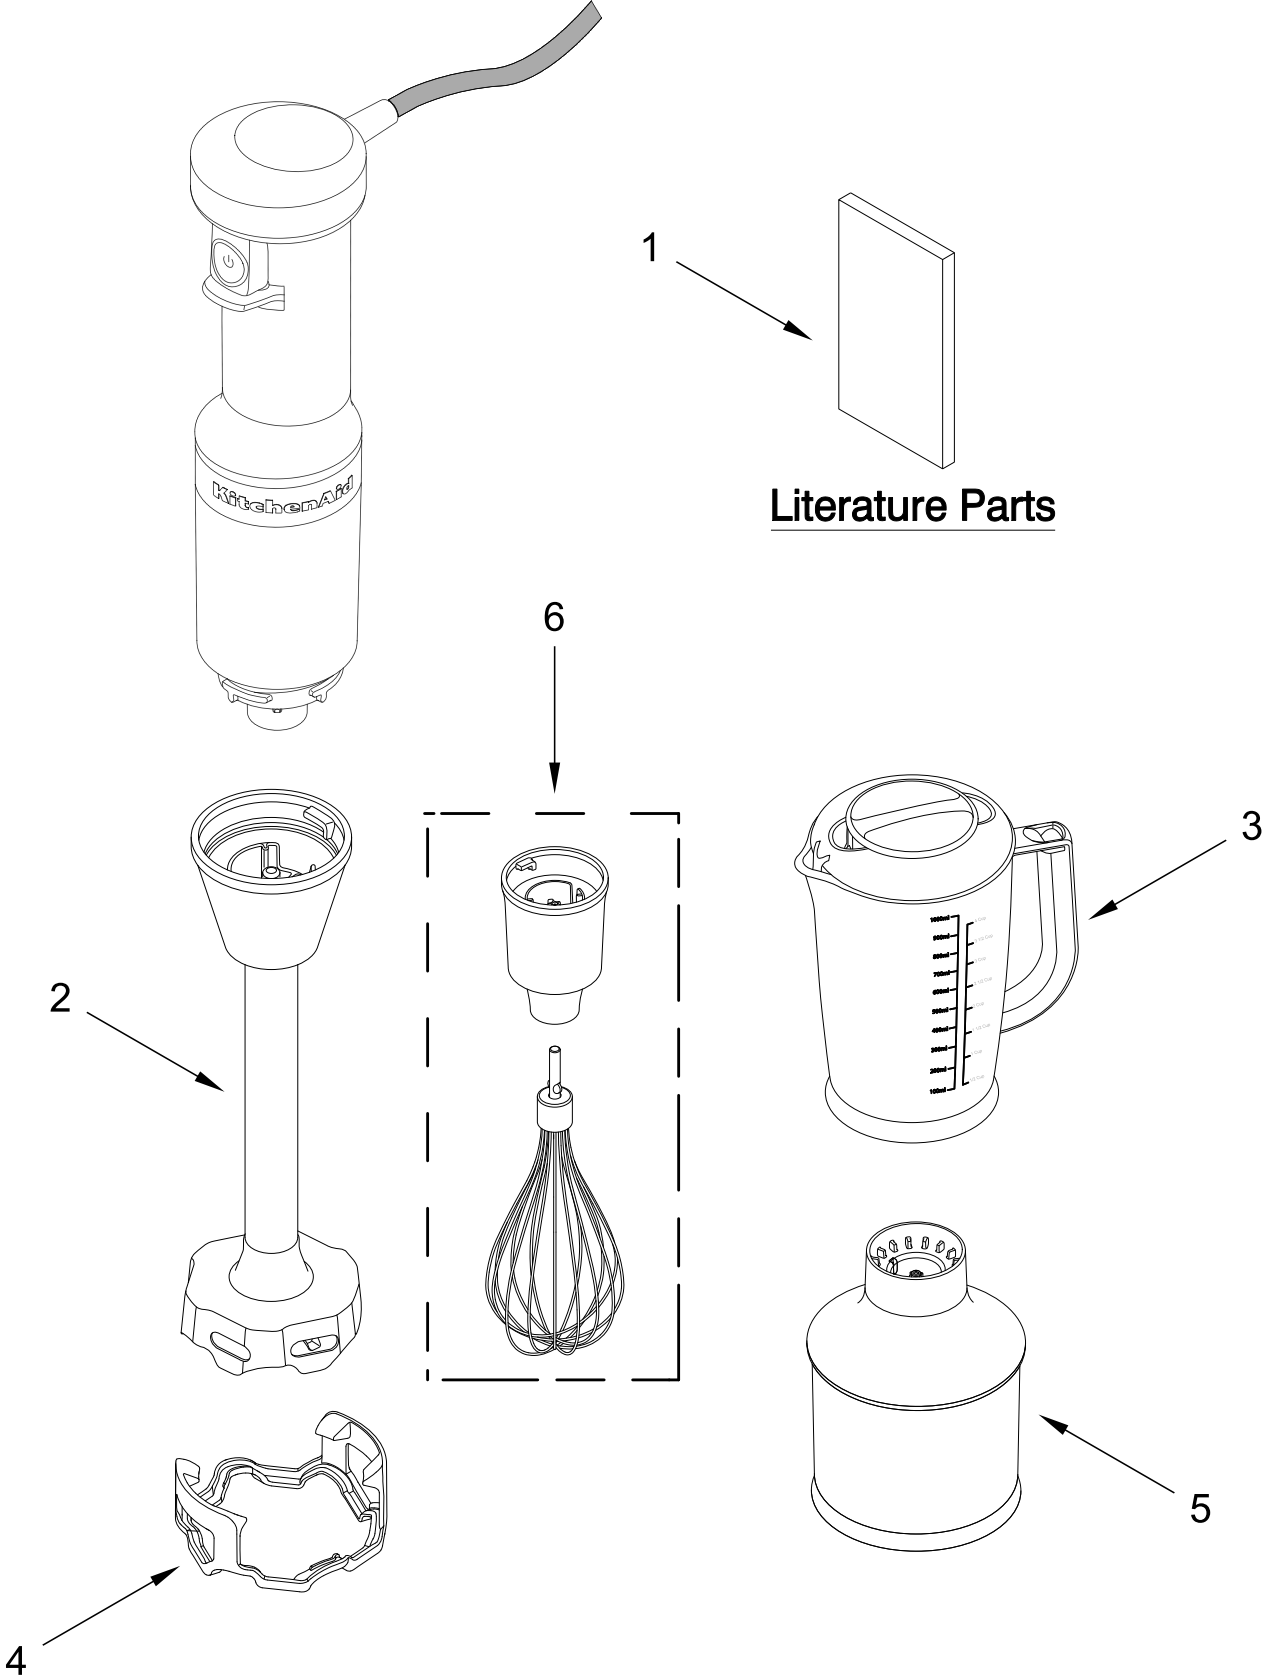

KitchenAid®

Corded Variable Speed Hand Blender

MODELS:

5KHBV83EAC0 (Almond Cream)
5KHBV83EBM0 (Black Matte)
5KHBV83EDG0 (Matte Charcoal Grey)
5KHBV83EER0 (Empire Red)
5KHBV83EOB0 (Onyx Black)

BLENDER PARTS

BLENDER PARTS

<u>Illus. No.</u>	<u>Part No.</u>	<u>Description</u>
1		Literature Parts
	W11477343	Use & Care Guide
2		Blending Arm Assembly
	W11413702	Almond Cream
	W11413703	Black Matte
	W11413704	Matte Charcoal Grey
	W11413700	Empire Red
	W11413695	Onyx Black

<u>Illus. No.</u>	<u>Part No.</u>	<u>Description</u>
3	W11413685	Pitcher w/ Lid
4	W11413707	Pan Guard
5	W11413711	Chopper Attachment

<u>Illus. No.</u>	<u>Part No.</u>	<u>Description</u>
6		Whisk Assembly
	W11491943	Almond Cream
	W11413719	Textured Finish (Black Matte)
	W11491914	Matte Charcoal Grey
	W11491950	Empire Red
	W11413716	Polished Finish (Onyx Black)