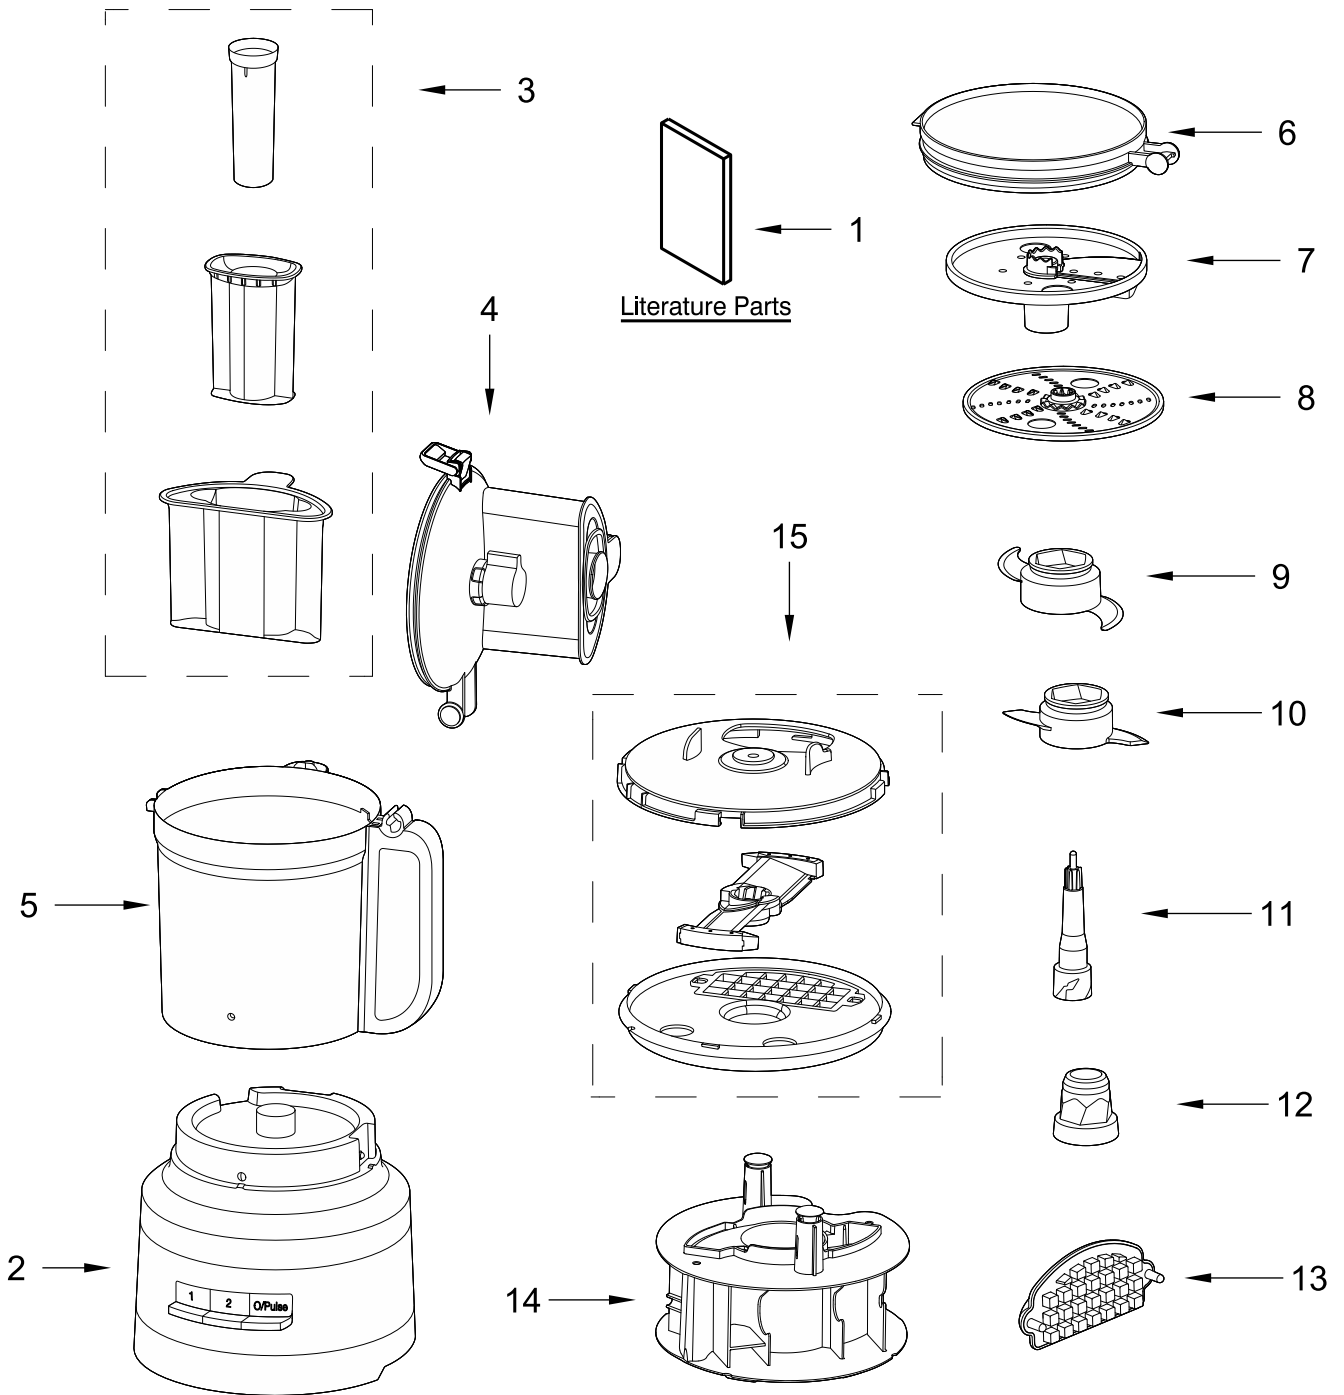

KitchenAid®

13-CUP FOOD PROCESSOR

MODELS:

5KFP1319EAC0 (Almond Cream)

5KFP1319EBM0 (Black Matte)

5KFP1319ECU0 (Contour Silver)

5KFP1319EER0 (Empire Red)

5KFP1319EOB0 (Onyx Black)

HOUSING UNIT AND ATTACHMENT PARTS

HOUSING UNIT AND ATTACHMENT PARTS

<u>Illus. No.</u>	<u>Part No.</u>	<u>Description</u>	<u>Illus. No.</u>	<u>Part No.</u>	<u>Description</u>	<u>Illus. No.</u>	<u>Part No.</u>	<u>Description</u>
1		Literature Parts	7	W11519120	Externally Adjustable Slicing Disc	13	W11519131	Dicing Kit Clean Out Tool
	W11511621	Use & Care Guide	8	W11519121	Reversible Shredding Disc	14	W11519130	Storage Caddy
2		Base (Not Serviced)	9	W11519122	Multipurpose Blade	15	W11519129	Dicing Kit
3	W11519115	3 in1 Food Pusher Assembly	10	W11519123	Dough Blade			
4	W11567754	Work Bowl Cover (Includes Slicing Knob)	11	W11519124	Drive Adaptor (Upper)			
5	W11567753	13 Cup Work Bowl	12	W11519126	Drive Adaptor (Lower)			
6	W11519119	Refrigerator Lid						