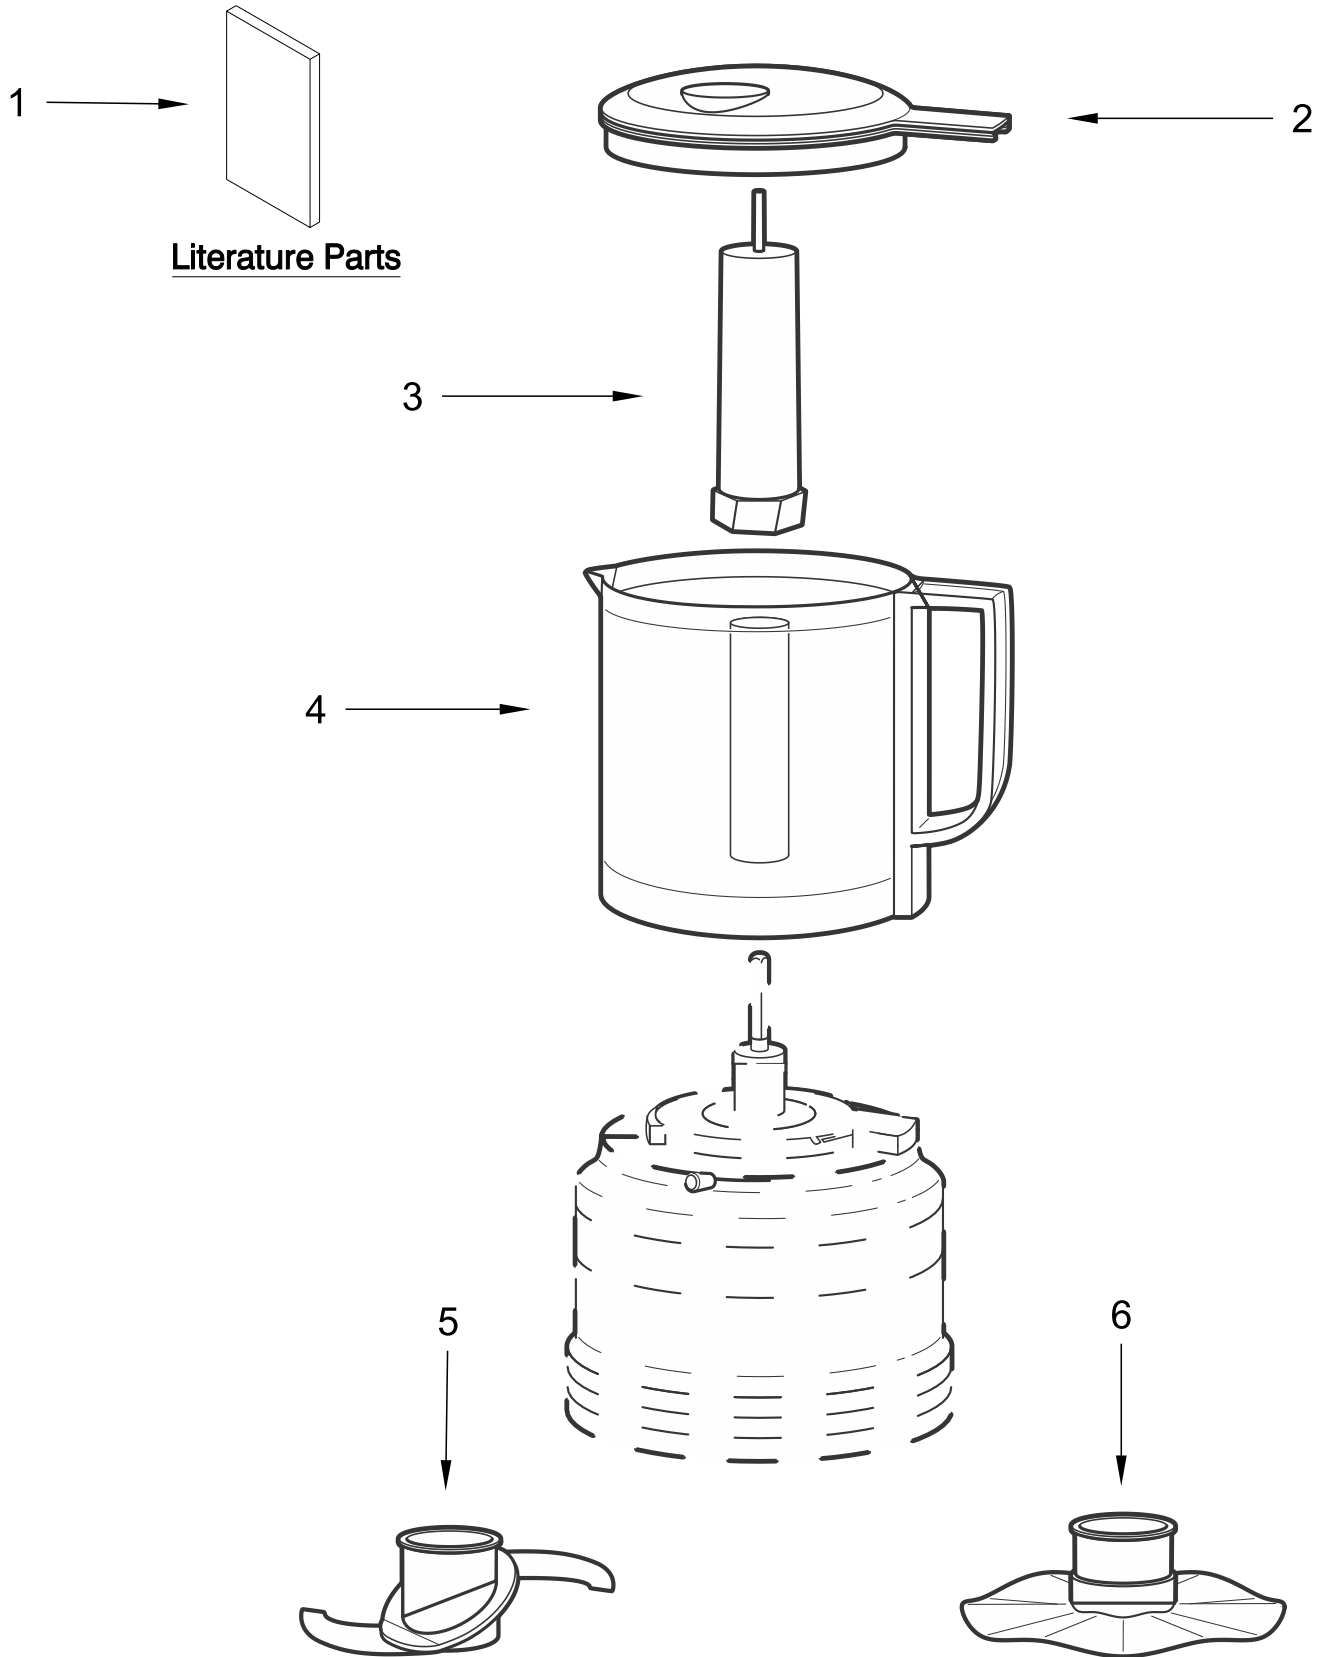

5 CUP FOOD PROCESSOR

MODELS:

5KFC0516BAC0 (Almond Creme - United Kingdom)

5KFC0516BBM0 (Black Matte - United Kingdom)

5KFC0516BCU0 (Contour Silver - United Kingdom)

5KFC0516BER0 (Empire Red - United Kingdom)

5KFC0516BFW0 (Matte White - United Kingdom)

5KFC0516EAC0 (Almond Creme - Europe)

5KFC0516EBM0 (Black Matte - Europe)

5KFC0516ECU0 (Contour Silver - Europe)

5KFC0516EER0 (Empire Red - Europe)

5KFC0516EFW0 (Matte White - Europe)

HOUSING UNIT PARTS

HOUSING UNIT PARTS

<u>Illus.</u> <u>No.</u>	<u>Part No.</u>	<u>Description</u>	<u>Illus.</u> <u>No.</u>	<u>Part No.</u>	<u>Description</u>	<u>Illus.</u> <u>No.</u>	<u>Part No.</u>	<u>Description</u>
1		Literature Parts	2	W11310452	Lid Assembly	5	W11310454	Blade, Multipurpose
	W11250099	Use & Care Guide	3	W11310462	Adapter, Drive	6	W11310460	Blade, Whisking
			4	W11310453	Bowl Assembly			