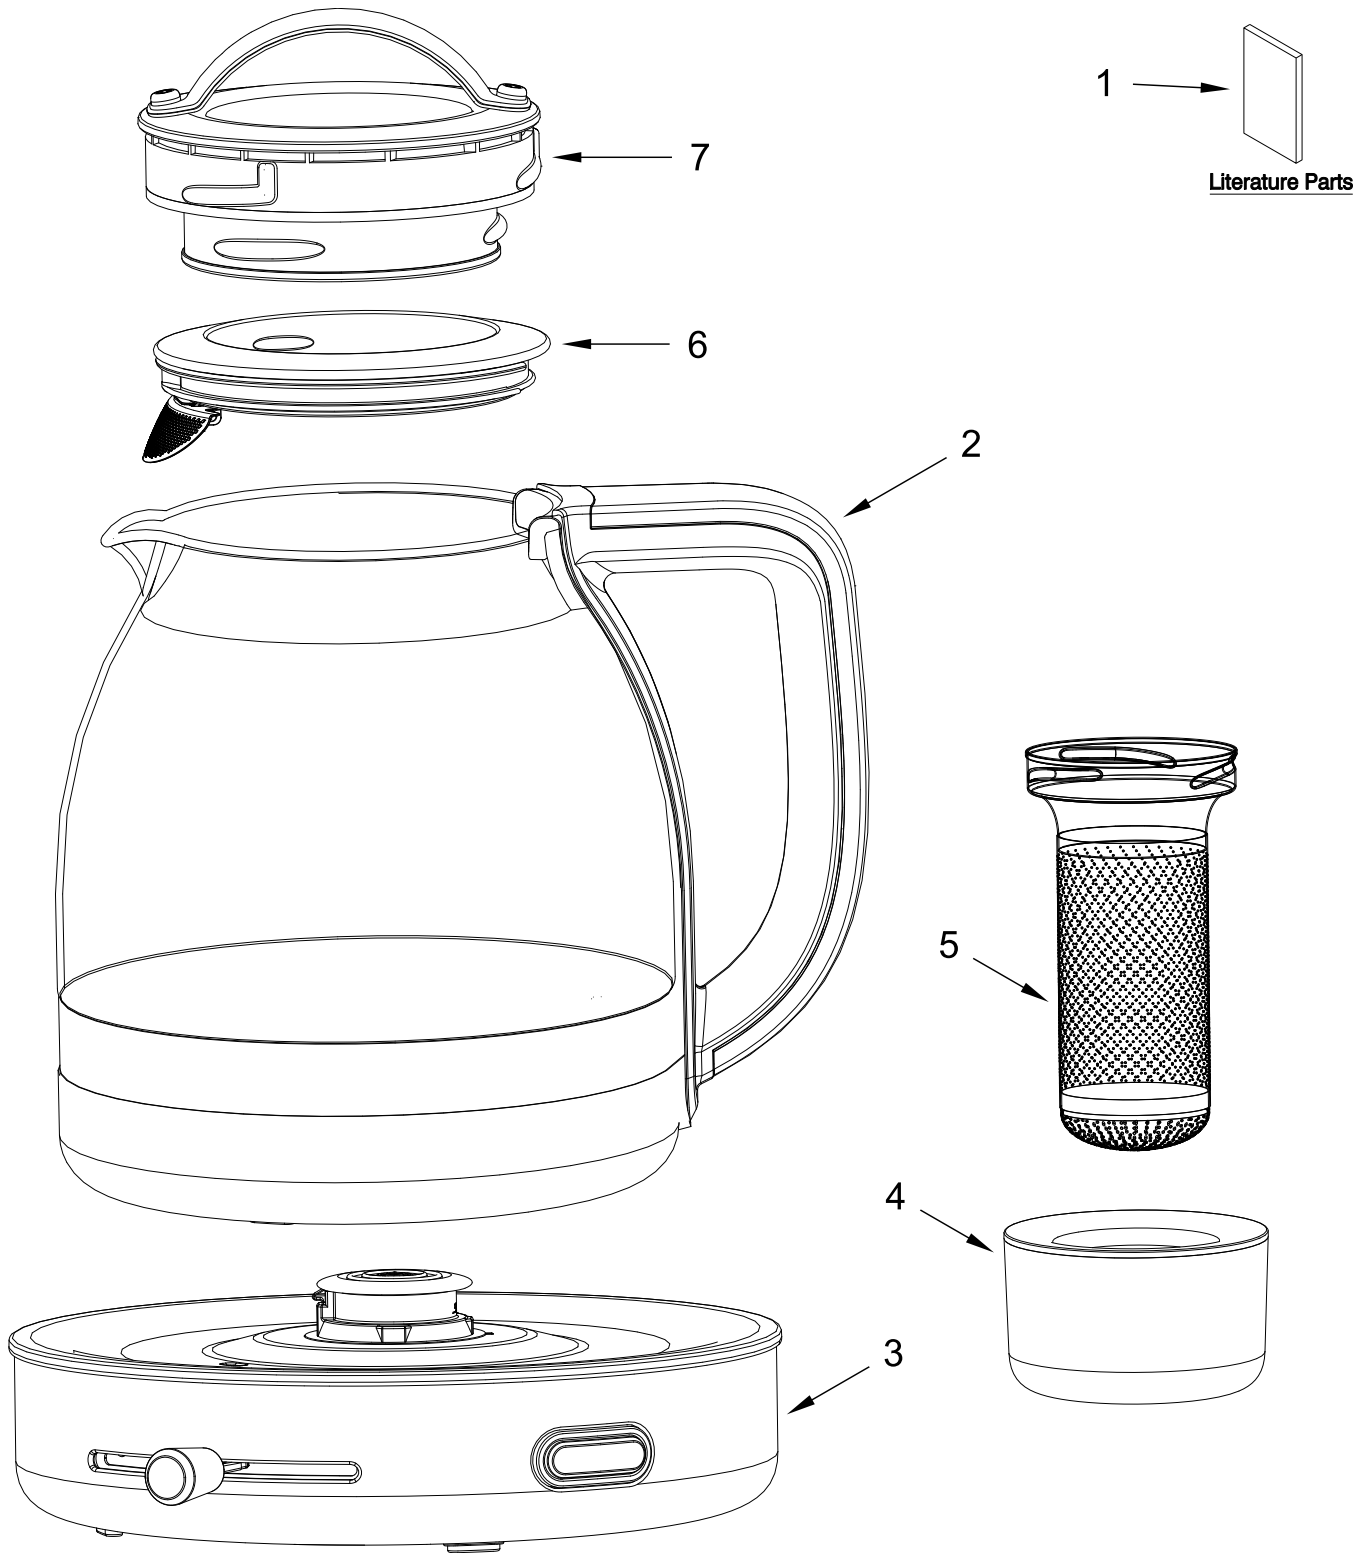

# UNIT PARTS

<u>Illus. No.</u>	<u>Part No.</u>	<u>Description</u>	<u>Illus. No.</u>	<u>Part No.</u>	<u>Description</u>	<u>Illus. No.</u>	<u>Part No.</u>	<u>Description</u>
1		Literature Parts	3	W10854172	Power Base (United States)	6	W10854178	Inner Lid Assembly (KEK*0 Models)
	W10837034	Use & Care Guide (United States)		W10854176	Power Base (Europe)		W11047106	Inner Lid Assembly (KEK*1 Models)
	W10837036	Use & Care Guide (Europe/United Kingdom/Switzerland)		W10854174	Power Base (United Kingdom/Switzerland)	7	W10854177	Outer Lid Assembly (KEK*0 Models)
	W10878653	Use & Care Guide (Australia)		W10854173	Power Base (Australia)		W11047108	Outer Lid Assembly (KEK*1 Models)
2	W10854171	Kettle (United States)	4	W10854180	Steeper Holder			
	W10870522	Kettle (Europe/Australia)	5	W10854179	Steeper			
	W10870523	Kettle (United Kingdom/Switzerland)						