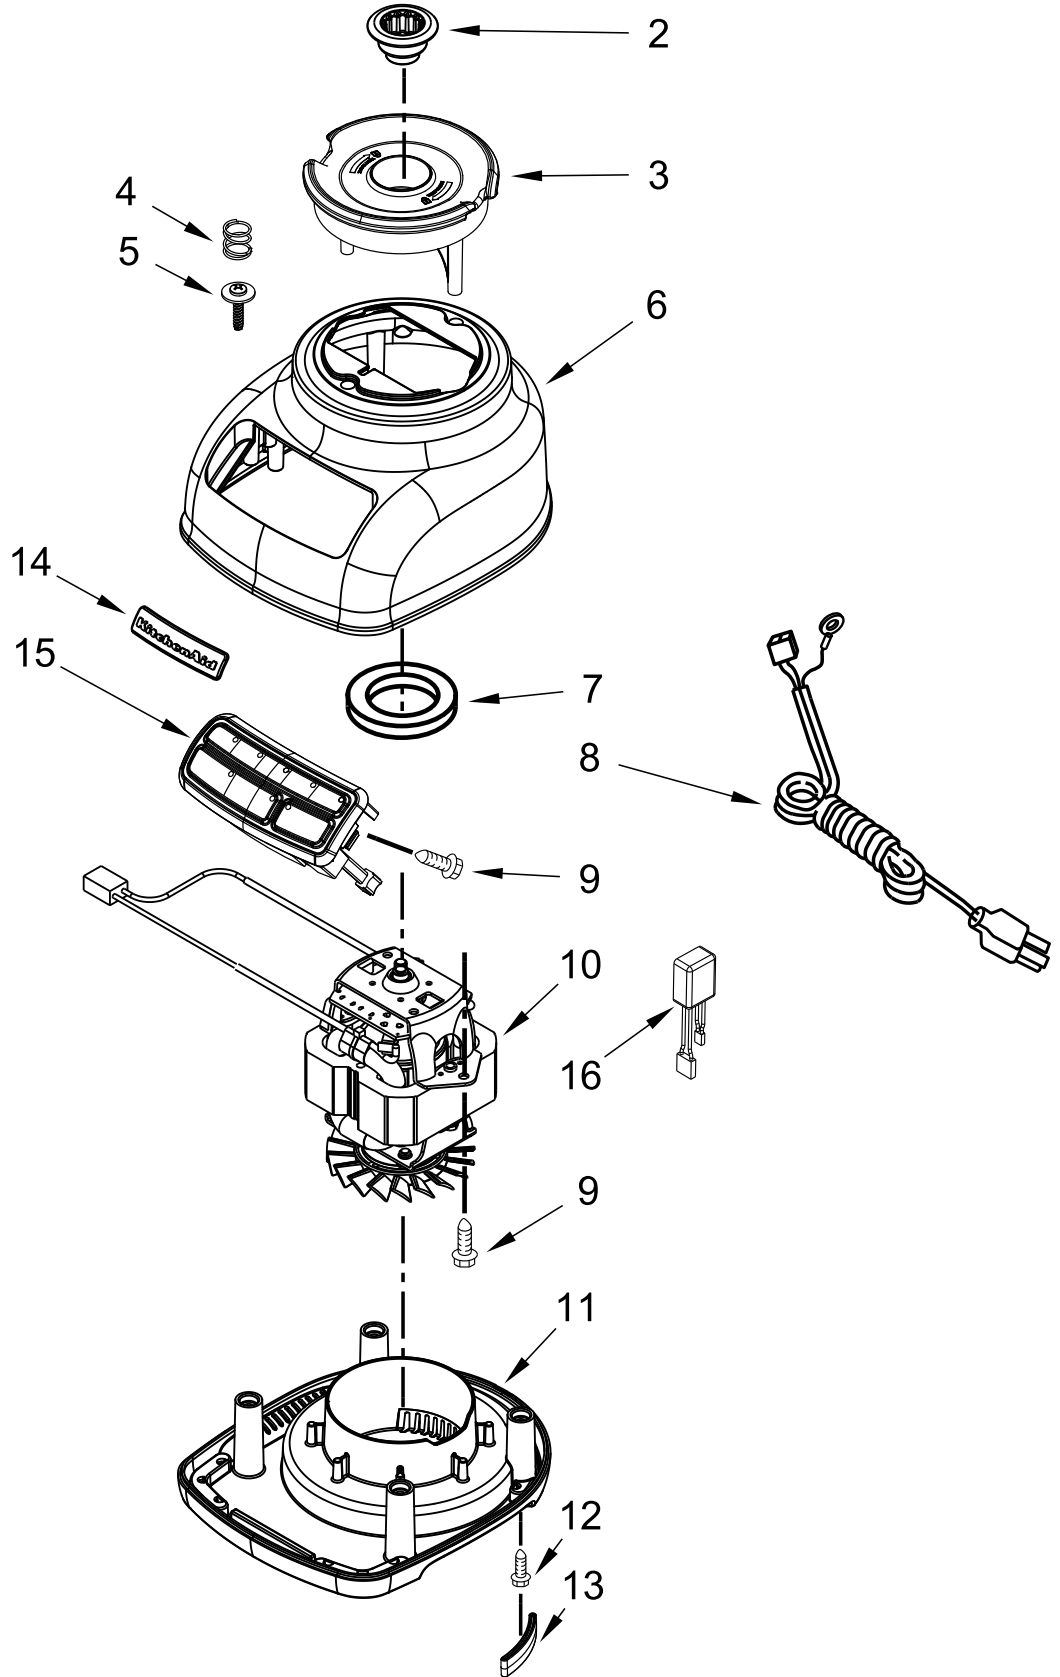

UNIT PARTS

UNIT PARTS

<u>Illus.</u> <u>No.</u>	<u>Part No.</u>	<u>Description</u>
1		Literature Parts
	W10617477	Use and Care Guide
	W10698089	Use and Care Guide (Australia)
2	W10279256	Coupling, Drive
3	W10497275	Lock, Jar
4	W10573822	Spring
5	W10570740	Screw
6		Housing, Upper
	W10646512	Onyx Black
	W10646511	Empire Red
	W10646868	Almond Creme
	W10646514	Contour Silver
	W10646510	White
	W10709769	Candy Apple
	W10646521	Green Apple
	W10646519	Cobalt Blue
	W10646541	Liquid Graphite
	W10646540	Raspberry Ice

<u>Illus.</u> <u>No.</u>	<u>Part No.</u>	<u>Description</u>
7	9709366	Seal, Motor
8		Power Cord
	9708931	Black - Europe
	9708929	Black - Britain
	W10452060	Cord, Power (Australia)
	W10702032	Black - India
9	W10001200	Screw
10	W10290347	Motor, 240 Volt, 5 Speed
11		Base
	W10497274	Black
12	W10584177	Screw
13	W10513193	Foot
14		Nameplate
	W10514169	KitchenAid
15	W10634672	Control Assembly (includes Overlay)
16	W10269237	Filter, EMI